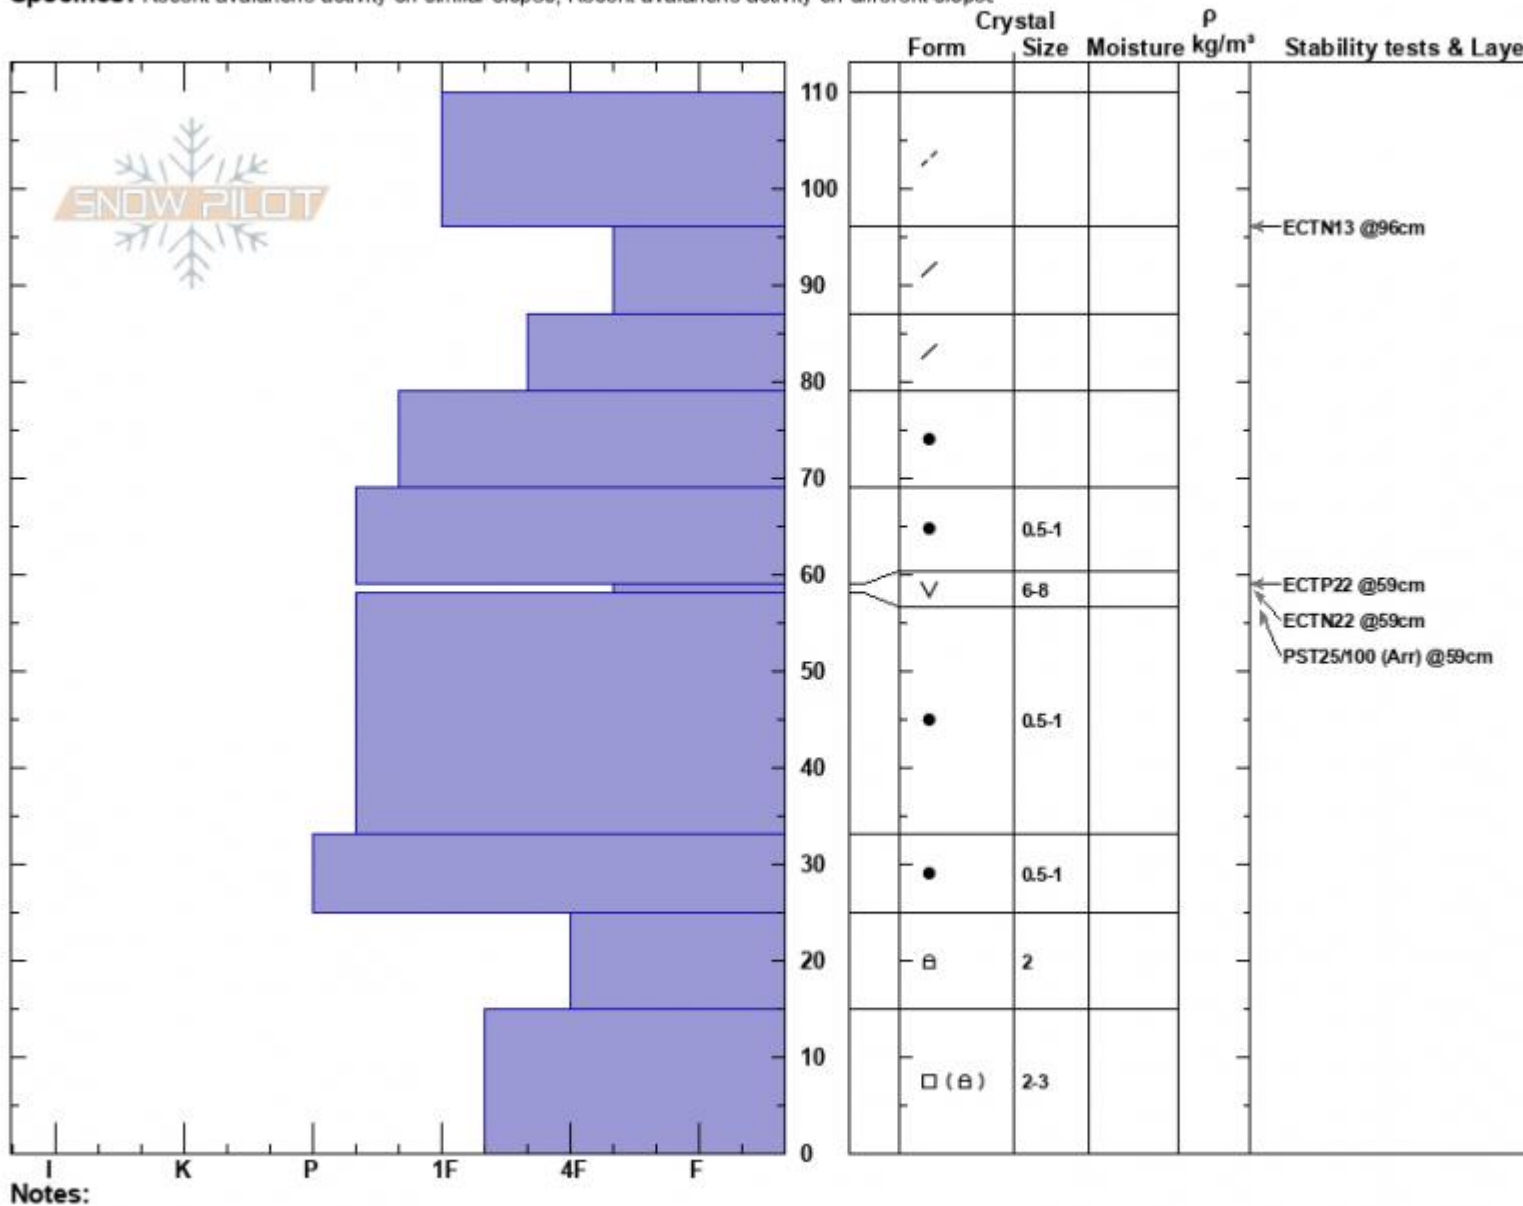

Robs Knob  
 Cooke City  
 MT  
 Elevation: 9562 ft  
 Aspect: 23°  
 Specifics: Recent avalanche activity on similar slopes; Recent avalanche activity on different slopes

Alex Marienthal  
 12/20/2024 - 2:20pm  
 Co-ord: 45.06775N, -109.95294W  
 Slope Angle: 15°  
 Wind Loading: previous

Stability: Poor  
 Air Temperature:  
 Sky Cover: FEW  
 Precipitation: NO  
 Wind: SW Light Breeze

HS:110    Layer Notes:  
 59-58cm: Problematic layer

Advisory Region  
 Cooke City  
 Longitude  
 -109.96W  
 Latitude  
 45.07N  
 Cooke City, 2024-12-20