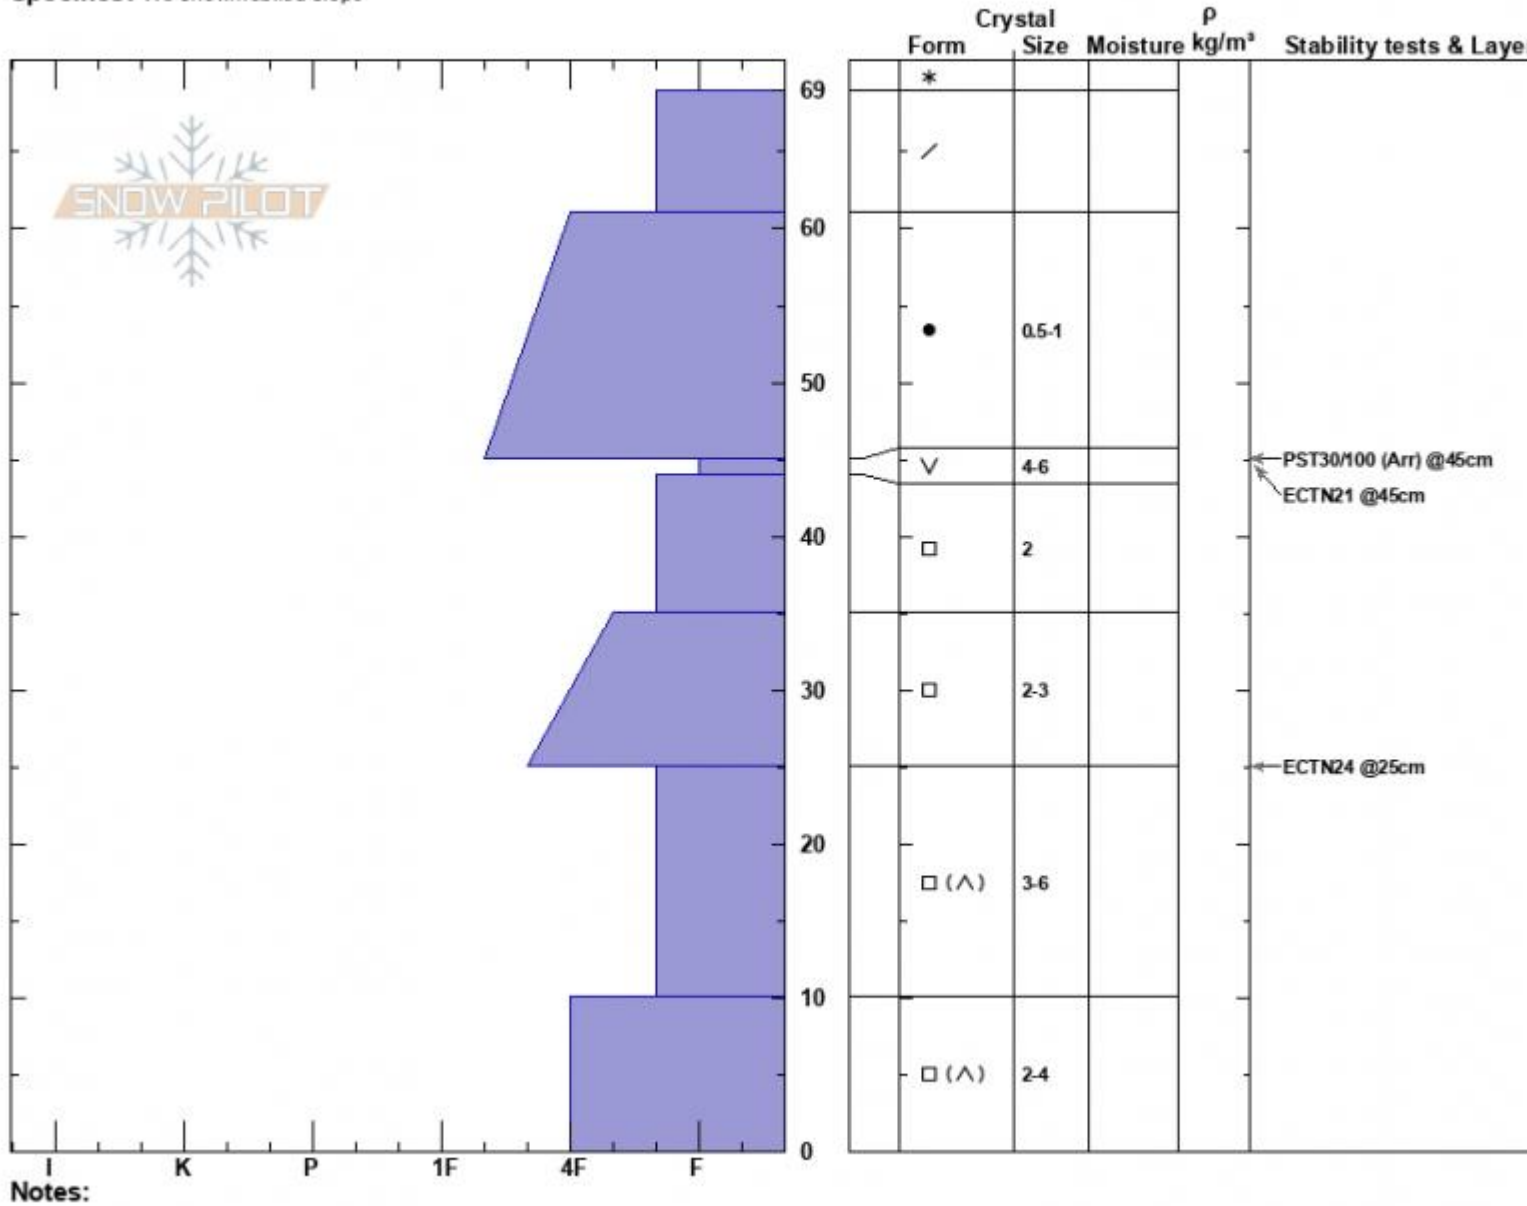

Top of Denny Profile
 Lionhead Range
 MT
 Elevation: 8380 ft
 Aspect: 40°
 Specifics: We snowmobiled slope

Dave Zinn
 12/22/2024 - 11:20am
 Co-ord: 44.71109N, -111.30690W
 Slope Angle: 25°
 Wind Loading: no

Stability: Fair
 Air Temperature:
 Sky Cover: OVC
 Precipitation: NO
 Wind: Calm

HS:69
 PF:55
 Layer Notes:
 45-44cm: Problematic layer

Advisory Region
 Lionhead Range
 Longitude
 -111.32W
 Latitude
 44.73N
 Lionhead Range, 2024-12-22