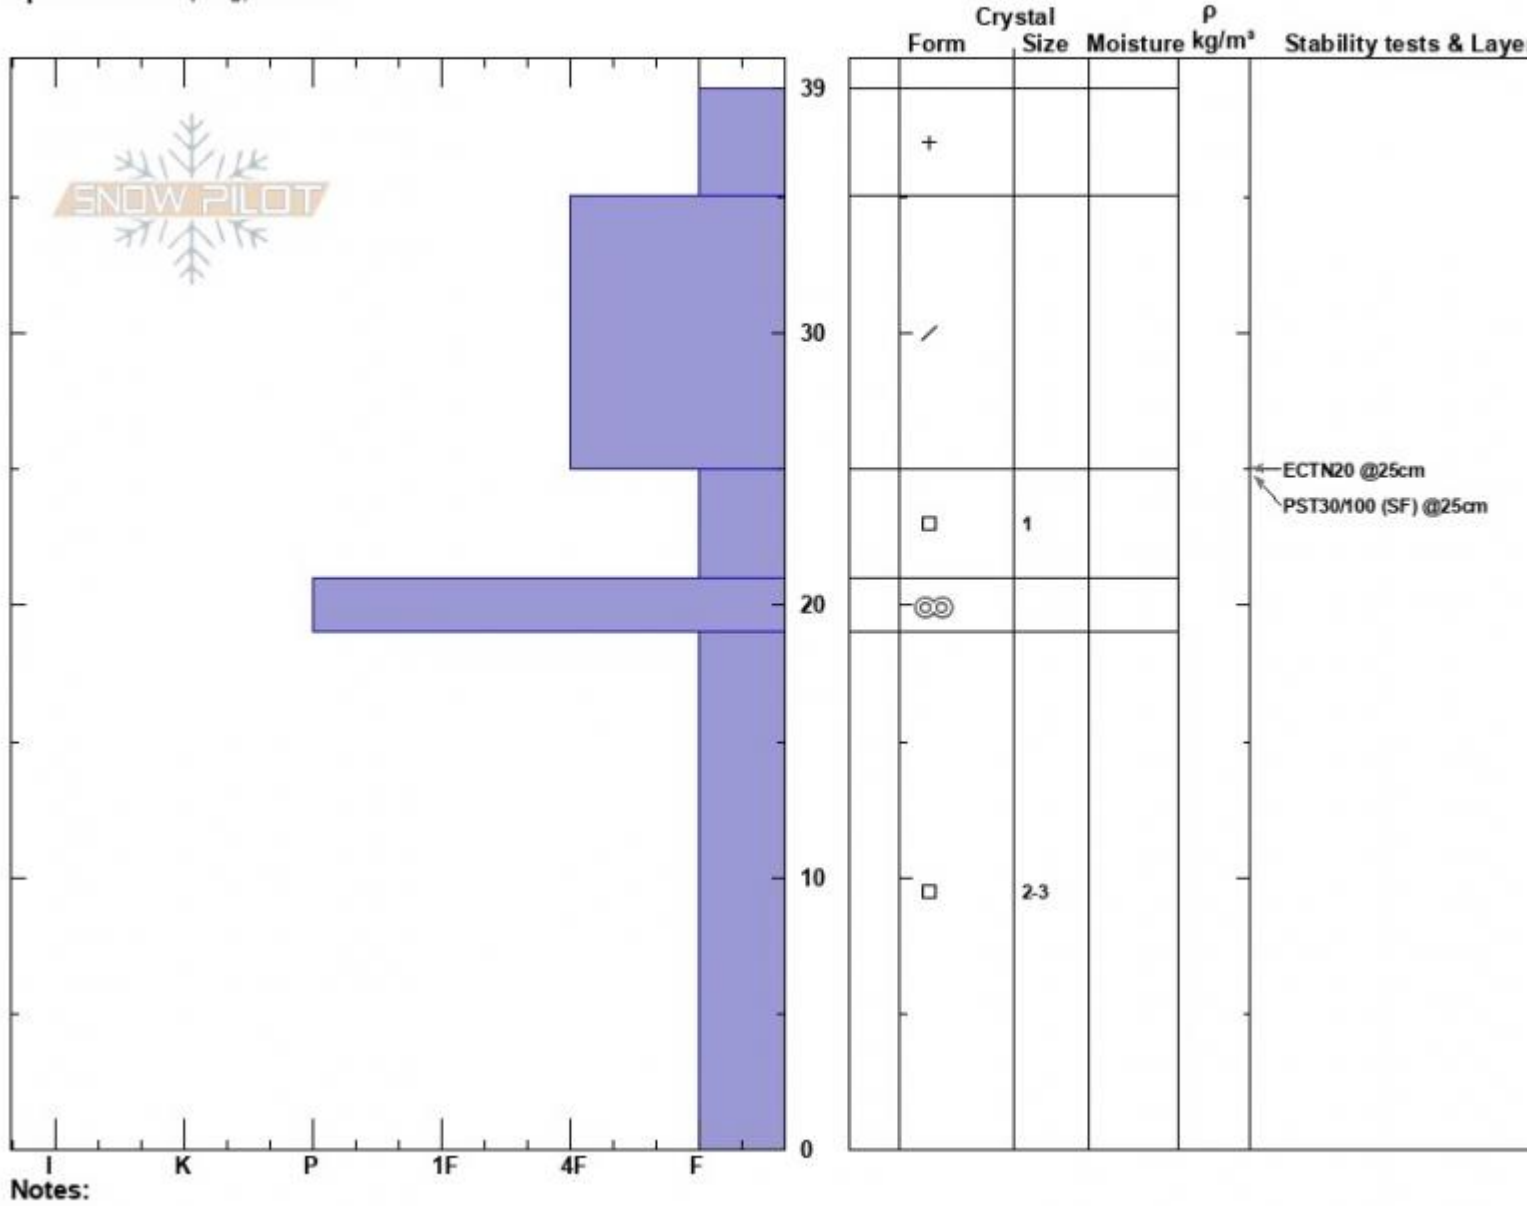

Bacon Rind South
 Madison Range-S
 MT
 Elevation: 8630 ft
 Aspect: 140°
 Specifics: Collapsing, localizer

Haylee Darby
 12/23/2024 - 11:15am
 Co-ord: 44.96911N, -111.09446W
 Slope Angle: 24°
 Wind Loading: no

Stability:
 Air Temperature: -2°C
 Sky Cover: OVC
 Precipitation: S-1
 Wind: SW Calm

HS:39
 PF:35
 Layer Notes:

Advisory Region
 Southern Madison
 Longitude
 -111.10W
 Latitude
 44.96N
 Southern Madison, 2024-12-23