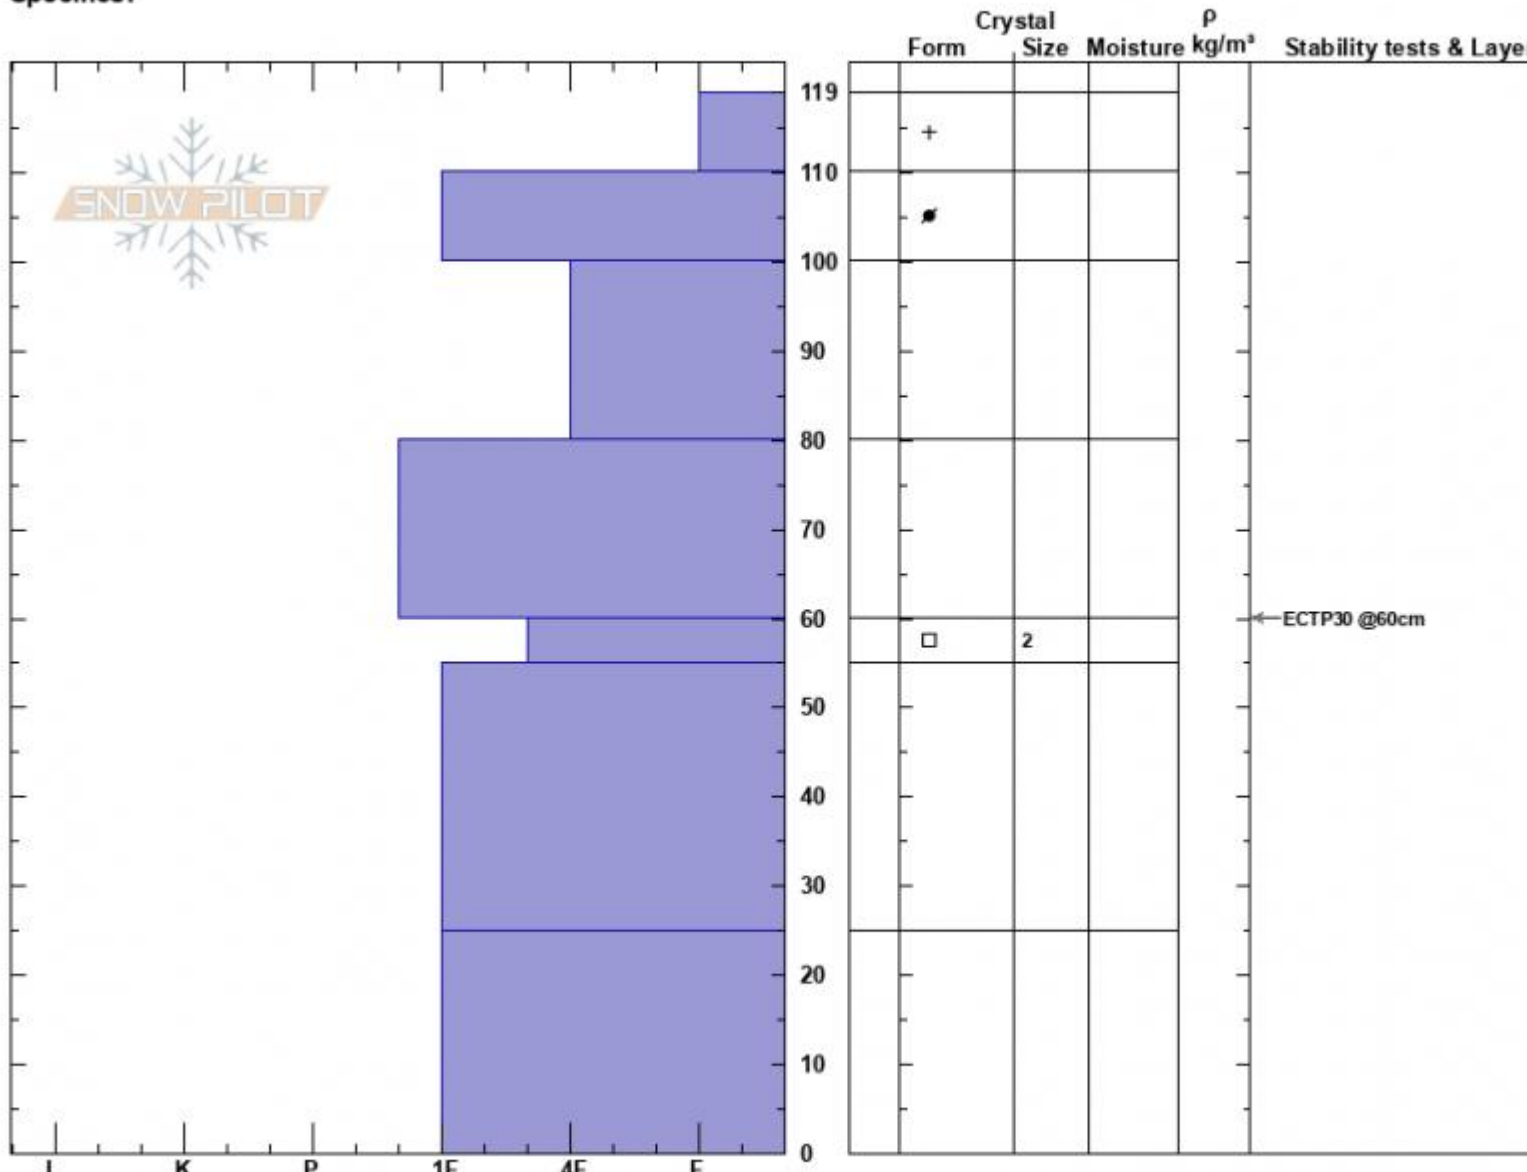

Divide Pk E facing  
 Gallatin Range-N  
 MT  
 Elevation: 9563 ft  
 Aspect: 110°  
 Specifics:

Mark Staples  
 12/27/2024 - 12:40pm  
 Co-ord: 45.40289N, -110.96975W  
 Slope Angle: 27°  
 Wind Loading:

Stability: Good  
 Air Temperature:  
 Sky Cover:  
 Precipitation:  
 Wind:

HS:119    **Layer Notes:**  
 60-55cm: Problematic layer

Notes: Similar stratigraphy as a northeast facing pit about 500 feet lower and 0.7 miles away except that pit had ECTN on the faceted layer.

Divide Peak 9560ft E facing profile 27 Dec 2024

Advisory Region  
 Northern Gallatin  
 Longitude  
 -110.98W

Latitude

45.40N

Northern Gallatin, 2024-12-27