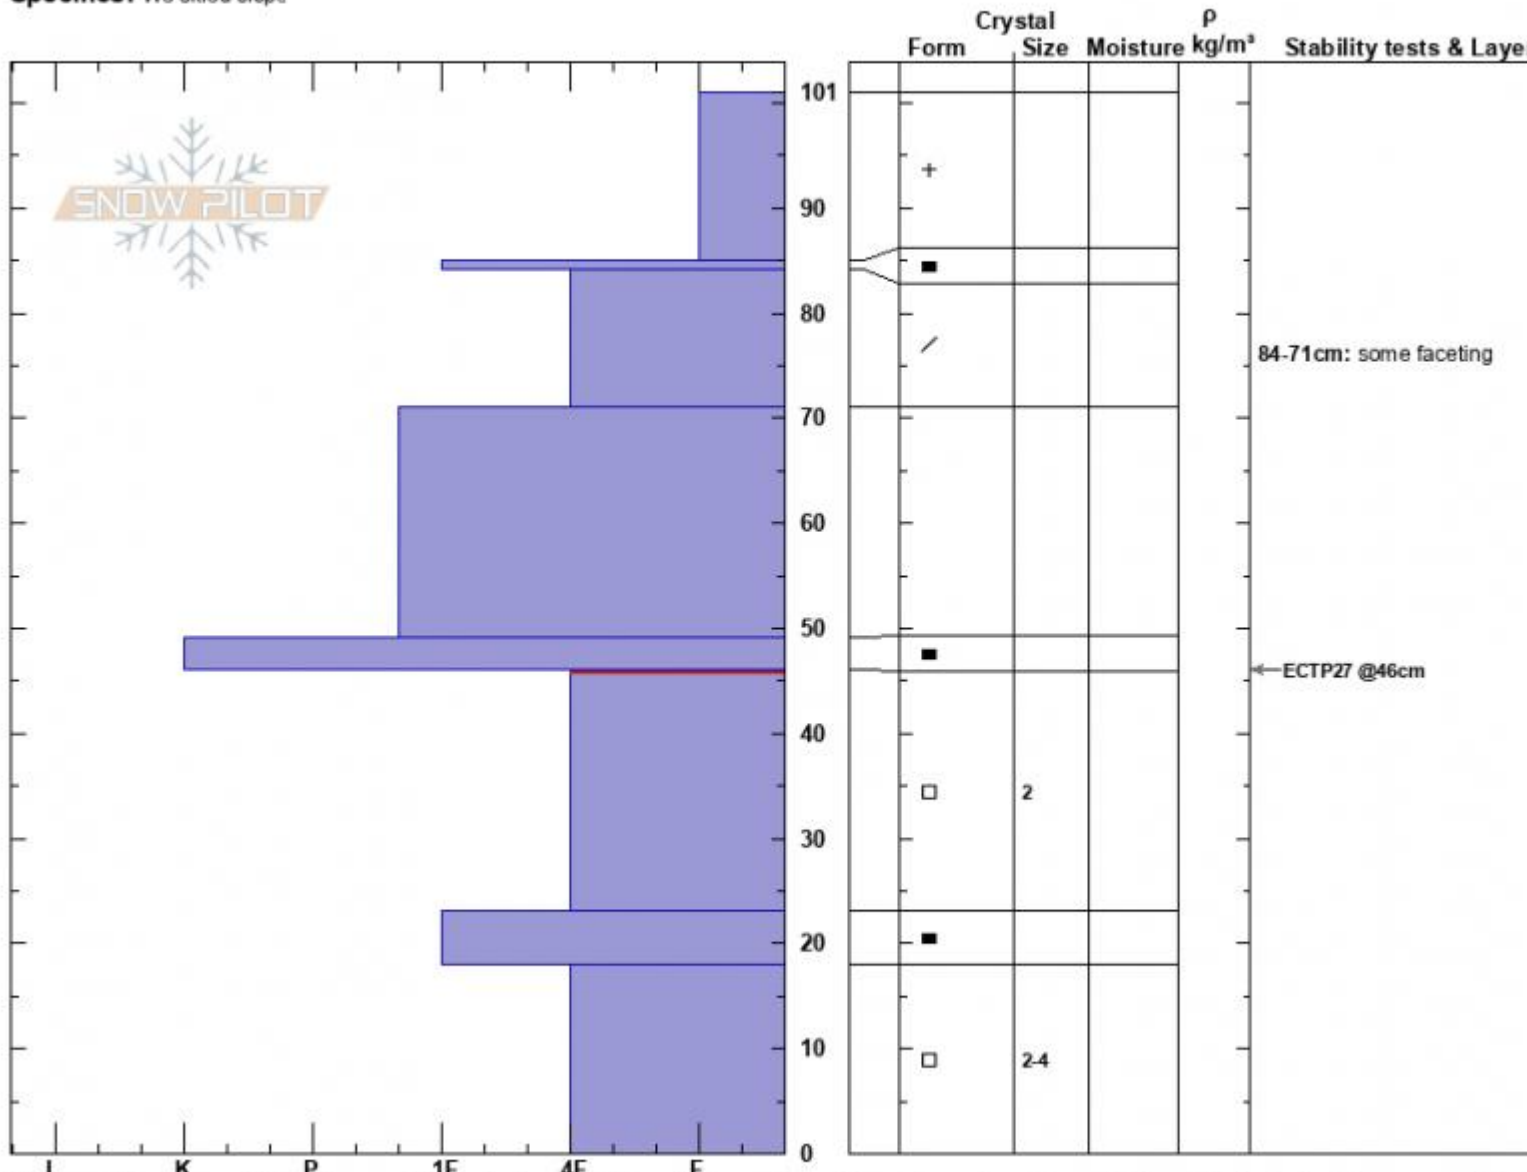

Divide Pk SE facing  
 Gallatin Range-N  
 MT  
 Elevation: 9626 ft  
 Aspect: 141°  
 Specifics: We skied slope

Mark Staples  
 12/27/2024 - 1:05pm  
 Co-ord: 45.40249N, -110.97051W  
 Slope Angle: 28°  
 Wind Loading: no

Stability: Good  
 Air Temperature:  
 Sky Cover:  
 Precipitation:  
 Wind:

HS:101 Layer Notes:  
 84-71cm: some faceting  
 46-23cm: Problematic layer

Notes: We found percolation columns of ice inside the faceted layer between 46 and 23 cm from water. They probably make the faceted layer more resistant to sliding, but we don't know how widespread they are. We didn't have time to look in other places.

Divide Peak 9600ft SE facing profile 27 Dec 2024

Advisory Region  
 Northern Gallatin  
 Longitude  
 -110.98W

Latitude

45.40N

Northern Gallatin, 2024-12-27