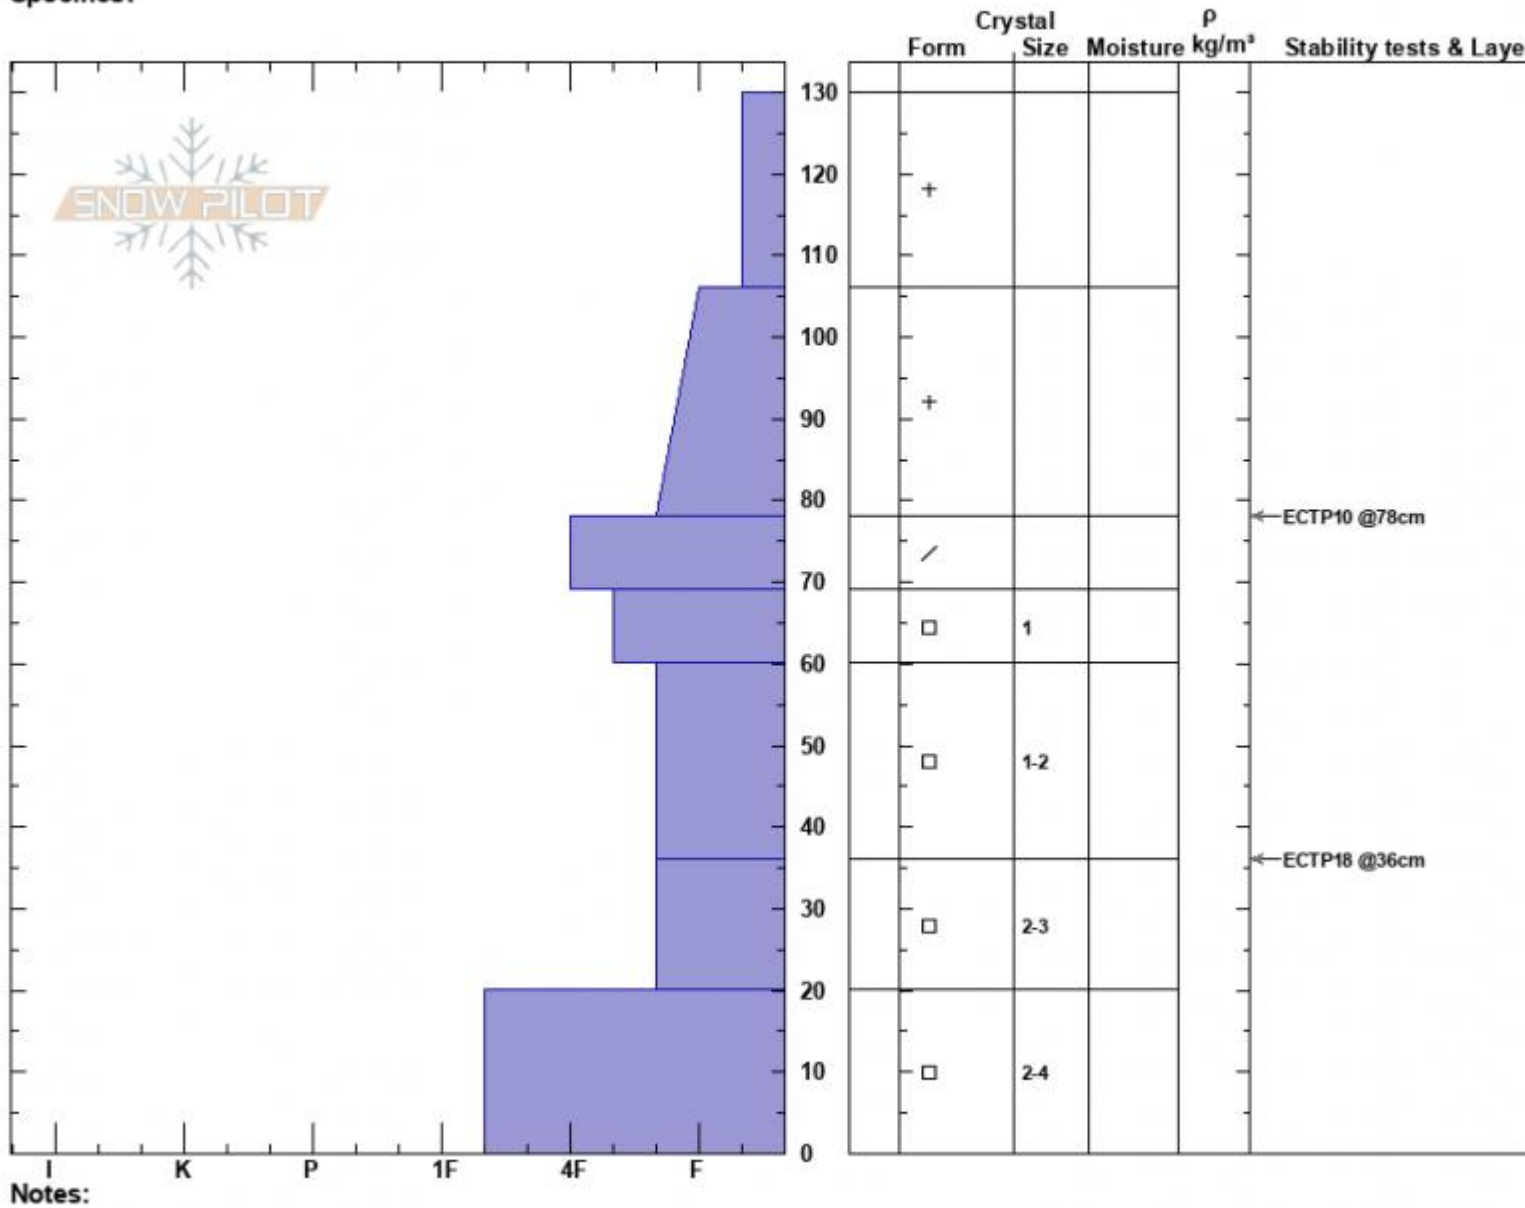

Tyler's - South  
 Madison Range-N  
 MT  
 Elevation: 8446 ft  
 Aspect: 237°  
 Specifics:

Haylee Darby  
 12/30/2024 - 11:45am  
 Co-ord: 45.32052N, -111.38517W  
 Slope Angle: 21°  
 Wind Loading: no

Stability:  
 Air Temperature: -1°C  
 Sky Cover: OVC  
 Precipitation: S2  
 Wind: NE Light Breeze

HS:130 Layer Notes:

Advisory Region  
 Northern Madison  
 Longitude  
 -111.39W  
 Latitude  
 45.34N  
 Northern Madison, 2024-12-30