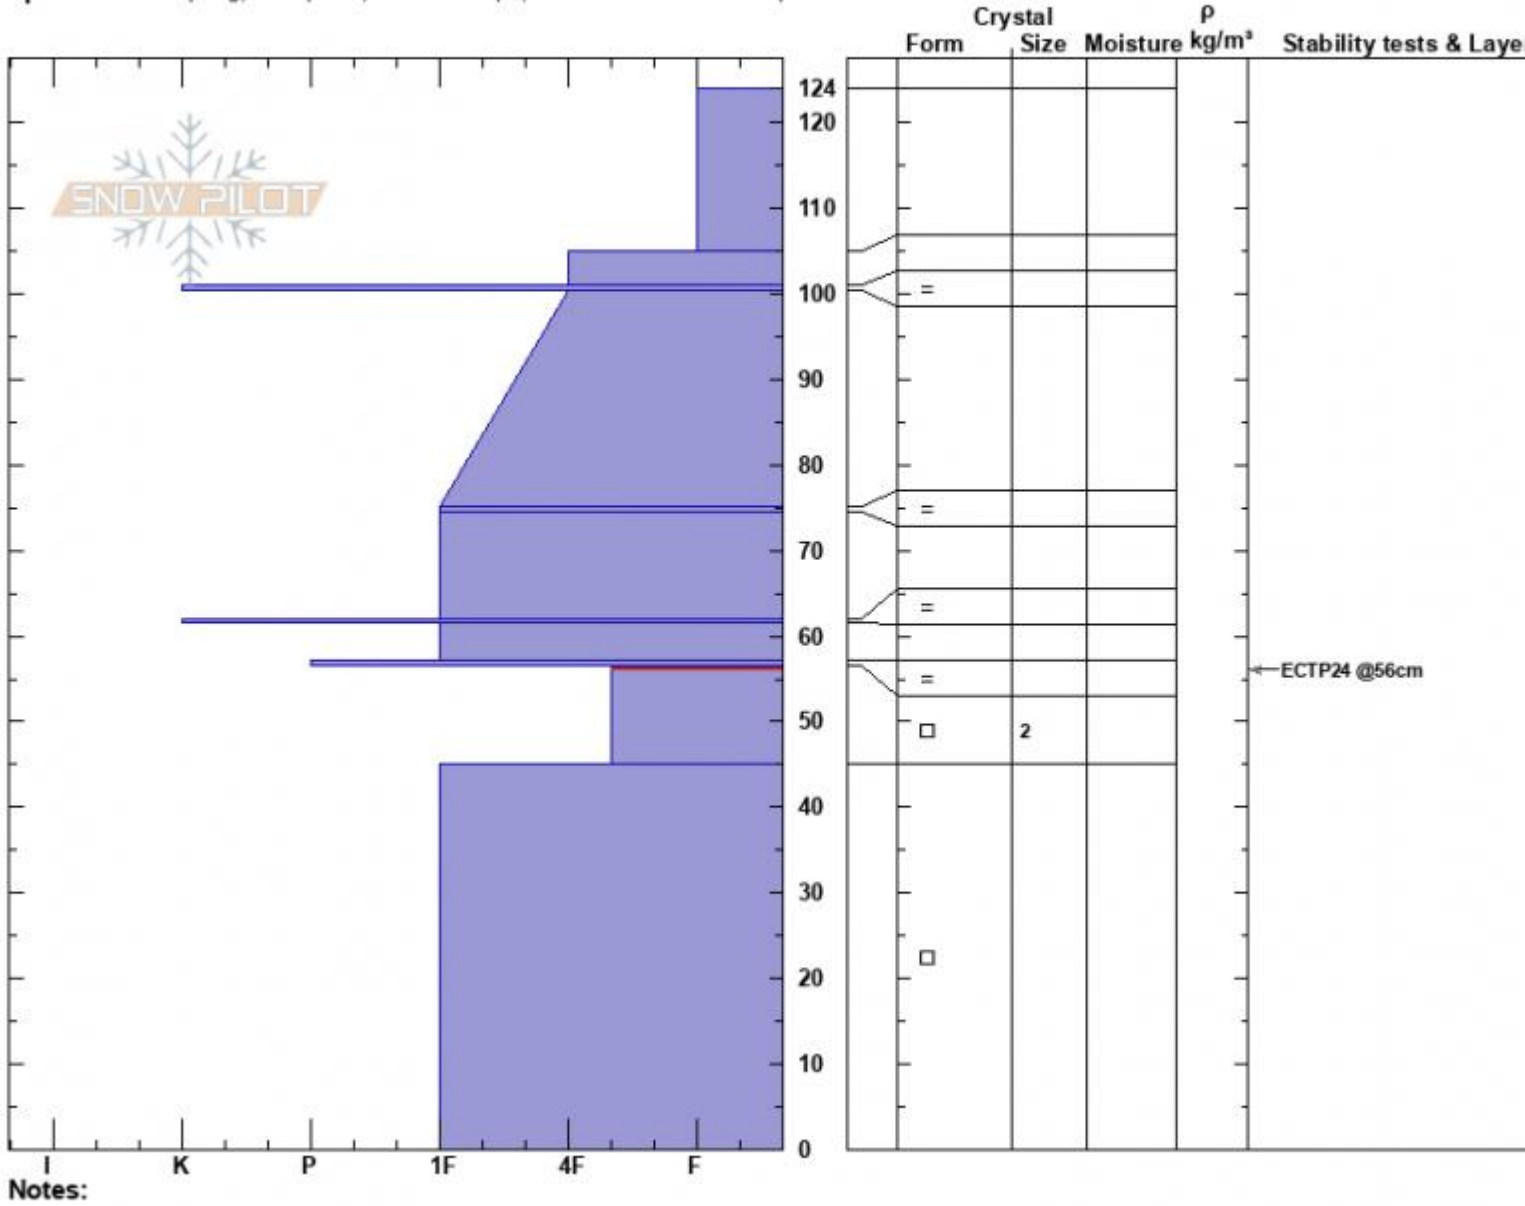

Sawtell Switchback E
 Centennial Range
 ID
 Elevation: 9000 ft
 Aspect: 90°
 Specifics: Collapsing, widespread; We skied slope; Snowmobile tracks on slope

Ian Hoyer
 12/31/2024 - 11:30am
 Co-ord: 44.55302N, -111.44415W
 Slope Angle: 27°
 Wind Loading: previous

Stability: Poor
 Air Temperature:
 Sky Cover: BKN
 Precipitation: NO
 Wind: Calm

HS:124
 PF:50
 PS:20
 Layer Notes: 56.5-45cm: Problematic layer

Sawtelle Peak E-facing Profile at 9000 ft - 31 Dec 2024

Advisory Region
 Island Park
 Longitude
 -111.44W
 Latitude
 44.56N