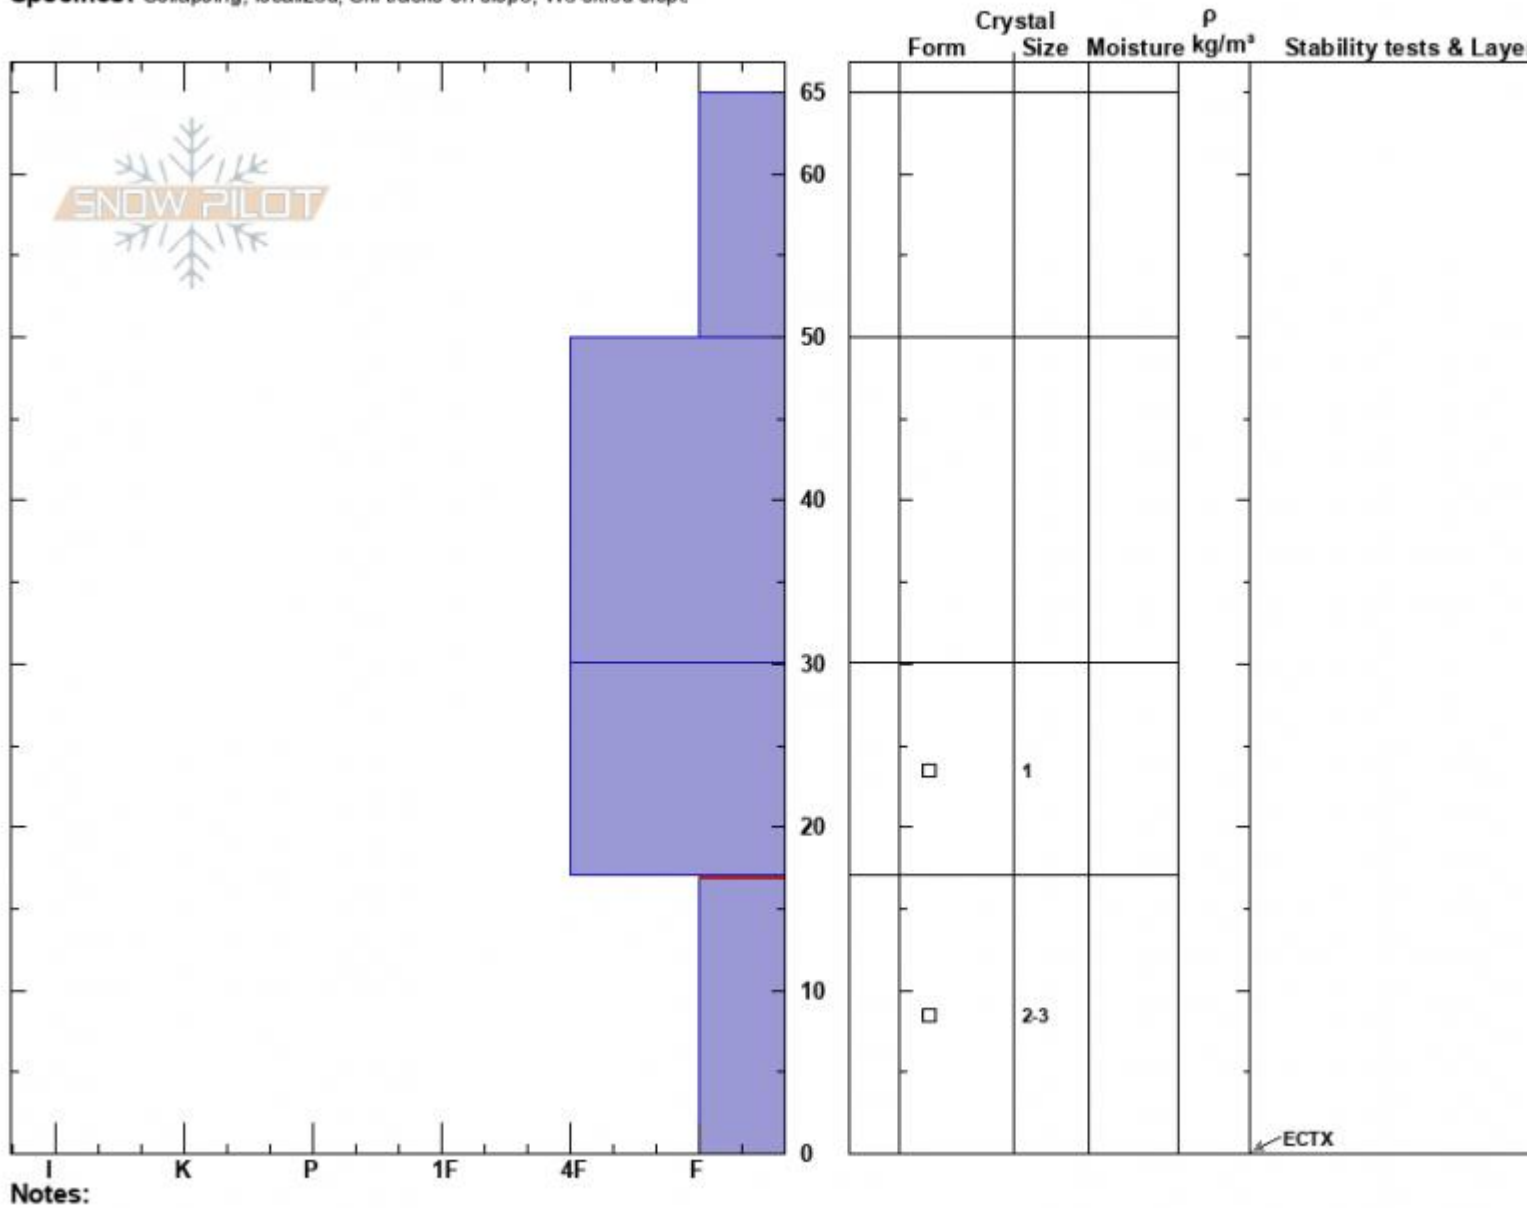

Trapper Creek Upper
 Lionhead Range
 MT
 Elevation: 9000 ft
 Aspect: 130°
 Specifics: Collapsing, localized; Ski tracks on slope; We skied slope

Ian Hoyer
 01/01/2025 - 1:00pm
 Co-ord: 44.83930N, -111.34355W
 Slope Angle: 20°
 Wind Loading: no

Stability: Poor
 Air Temperature:
 Sky Cover: OVC
 Precipitation: S-1
 Wind: Calm

HS:65
 PF:65
 PS:20
 Layer Notes:
 17-0cm: Problematic layer

Trapper Creek Upper Profile - 1 Jan 2025

Advisory Region
 Lionhead Range
 Longitude
 -111.34W
 Latitude
 44.84N