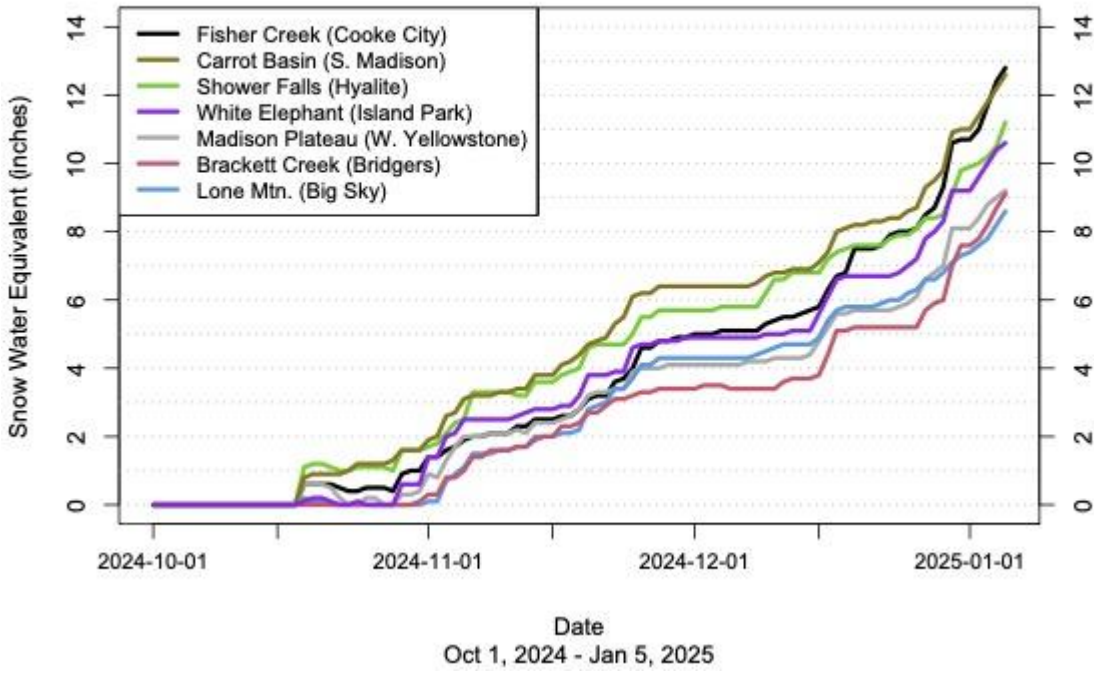

Snow Water Equivalent at SNOTEL sites in GNFAC area

No Region, 2025-01-06