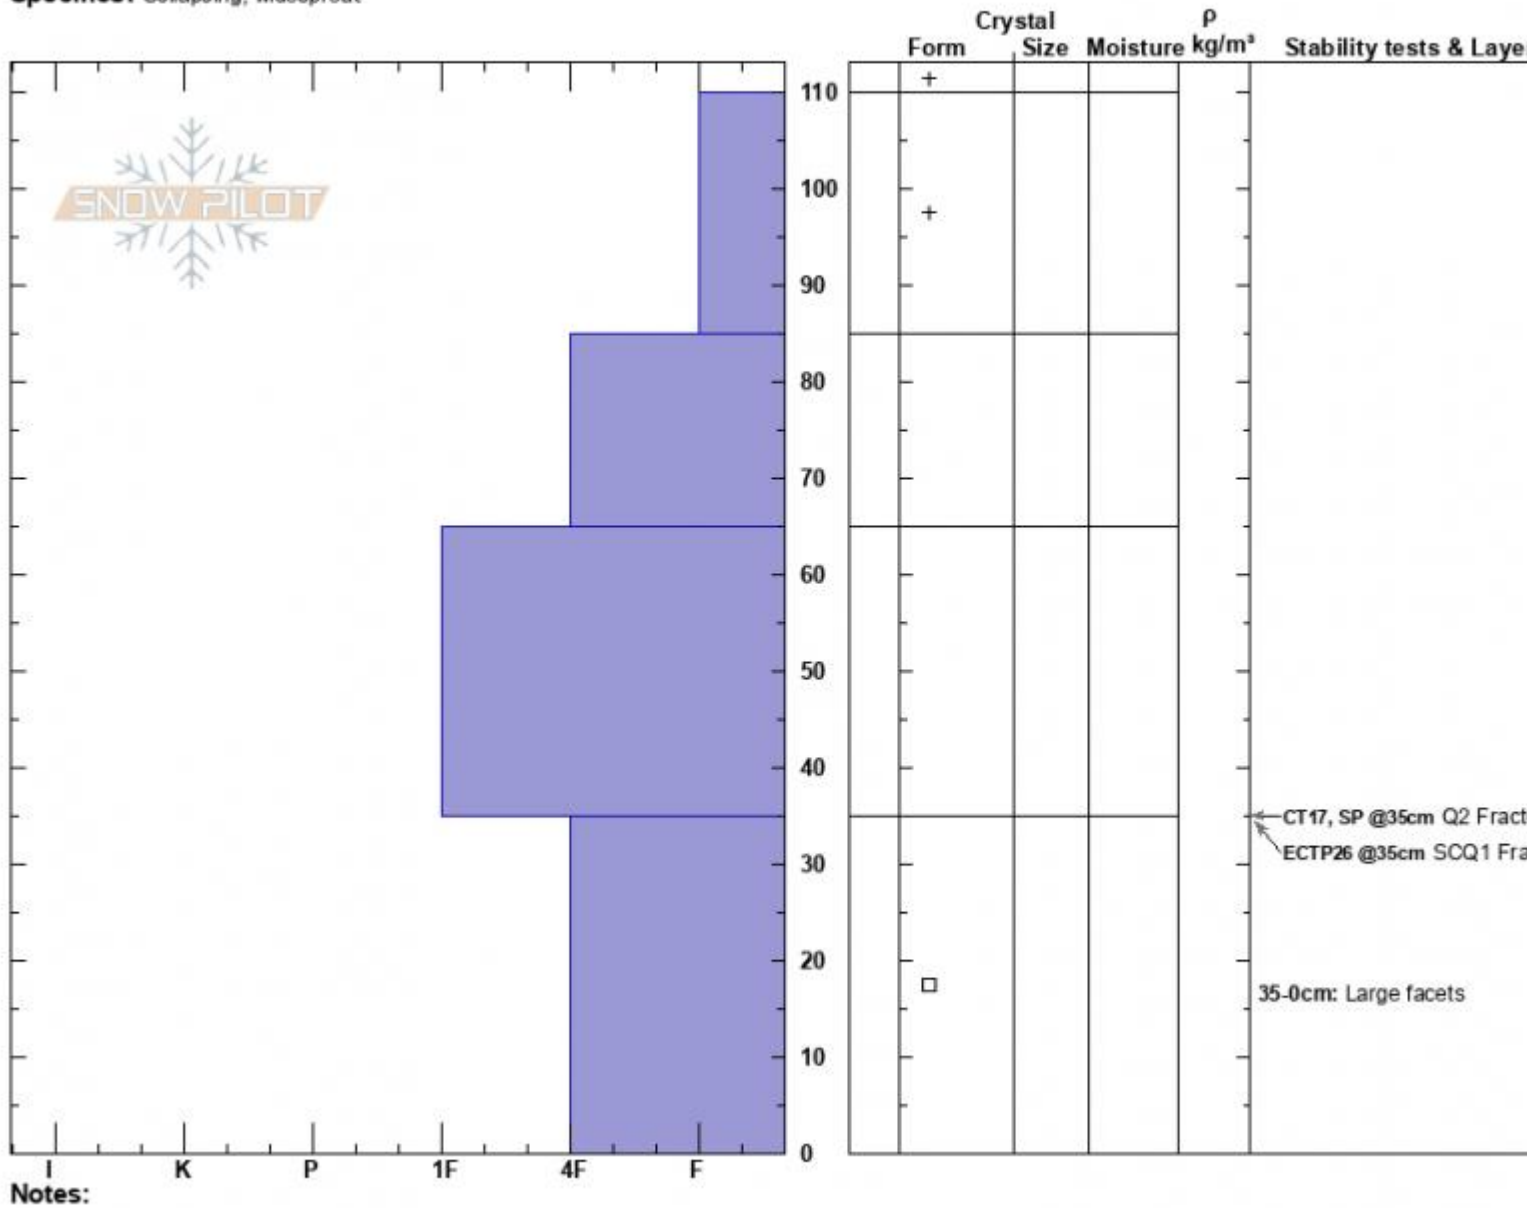

Sheep Creek
 Lionhead Range
 MT
 Elevation: 7652 ft
 Aspect: E
 Specifics: Collapsing, widespreac

Connor Culver
 01/11/2025 - 1:00pm
 Co-ord: 44.79968N, -111.39103W
 Slope Angle: 15°
 Wind Loading:

Stability: Poor
 Air Temperature: 20°F
 Sky Cover: SCT
 Precipitation: NO
 Wind: W Light Breeze

HS:110
 Layer Notes:
 35-0cm: Large facets
 35-0cm: Problematic layer

Advisory Region
 Lionhead Range
 Longitude
 -111.39W
 Latitude
 44.80N
 Lionhead Range, 2025-01-12