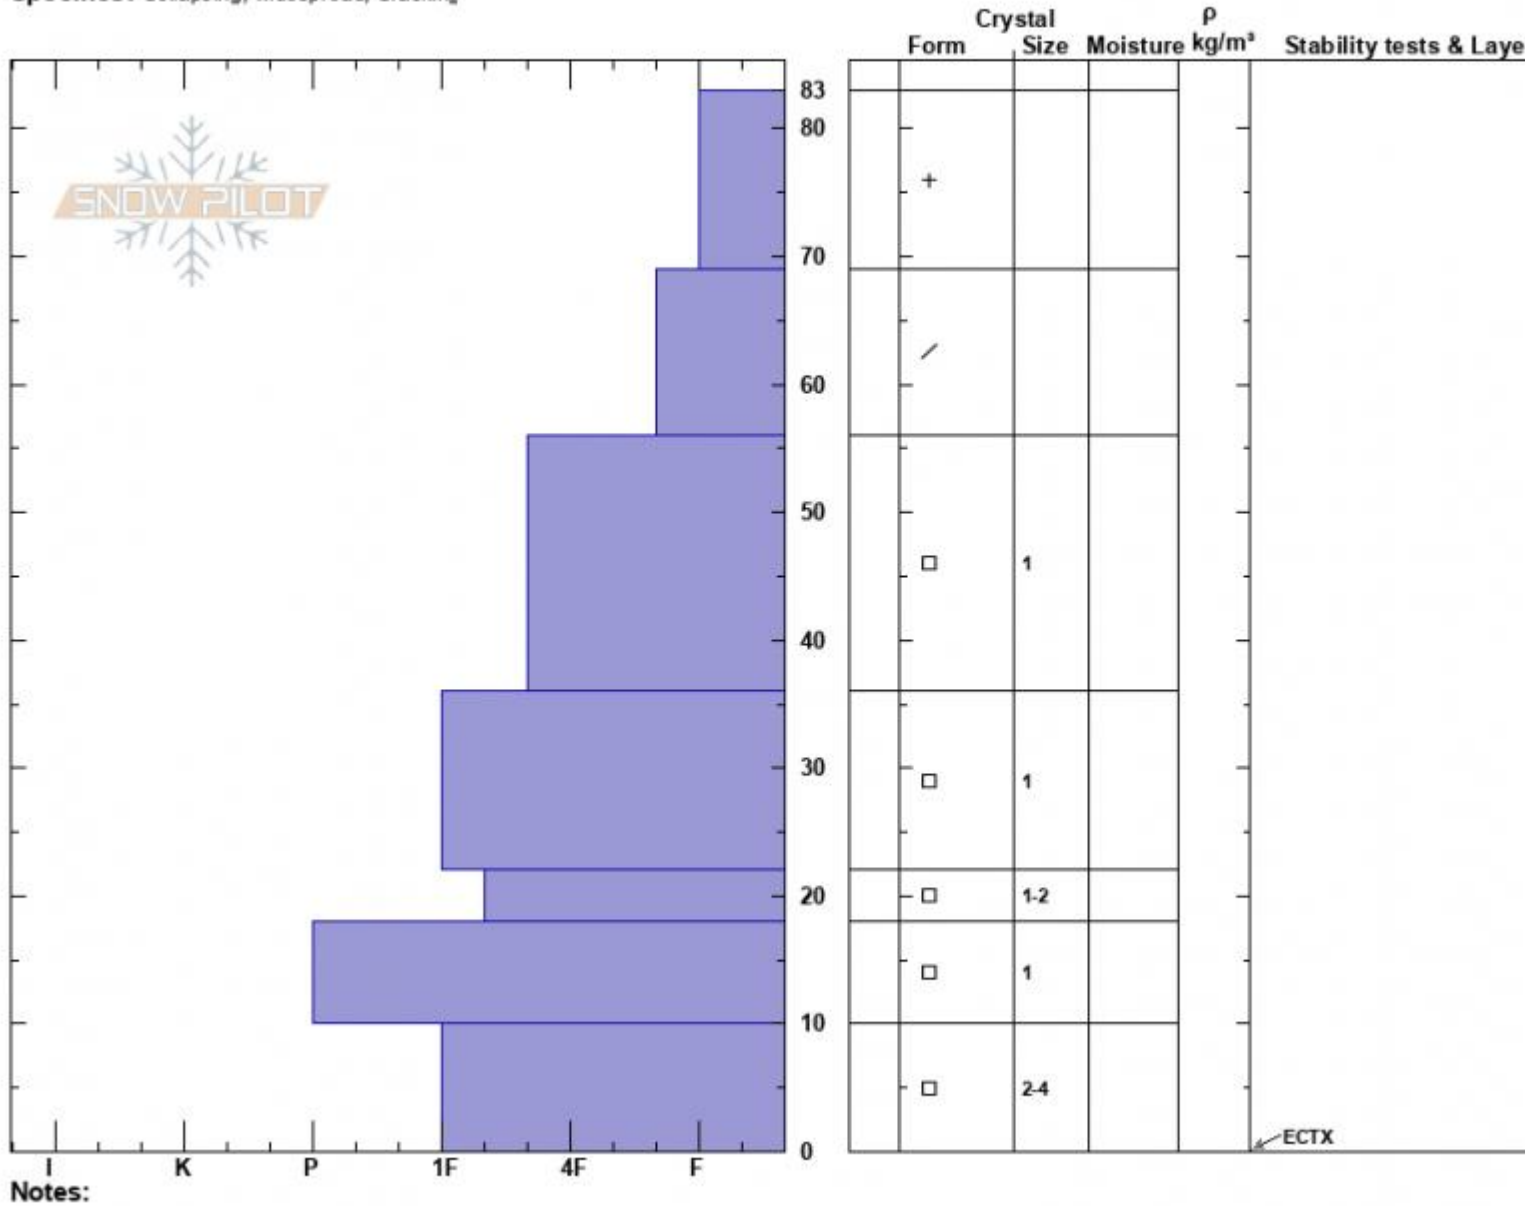

Bacon Rind South
Madison Range-S
MT

Elevation: 8665 ft
Aspect: 144°

Specifics: Collapsing, widespread, Cracking

Haylee Darby
01/13/2025 - 12:00pm

Co-ord: 44.96908N, -111.09440W

Slope Angle: 18°

Wind Loading: no

Stability:

Air Temperature: -11°C

Sky Cover: OVC

Precipitation: S-1

Wind: W Calm

HS:83

PF:83

Layer Notes:

Advisory Region
Southern Madison
Longitude
-111.10W
Latitude
44.96N
Southern Madison, 2025-01-13