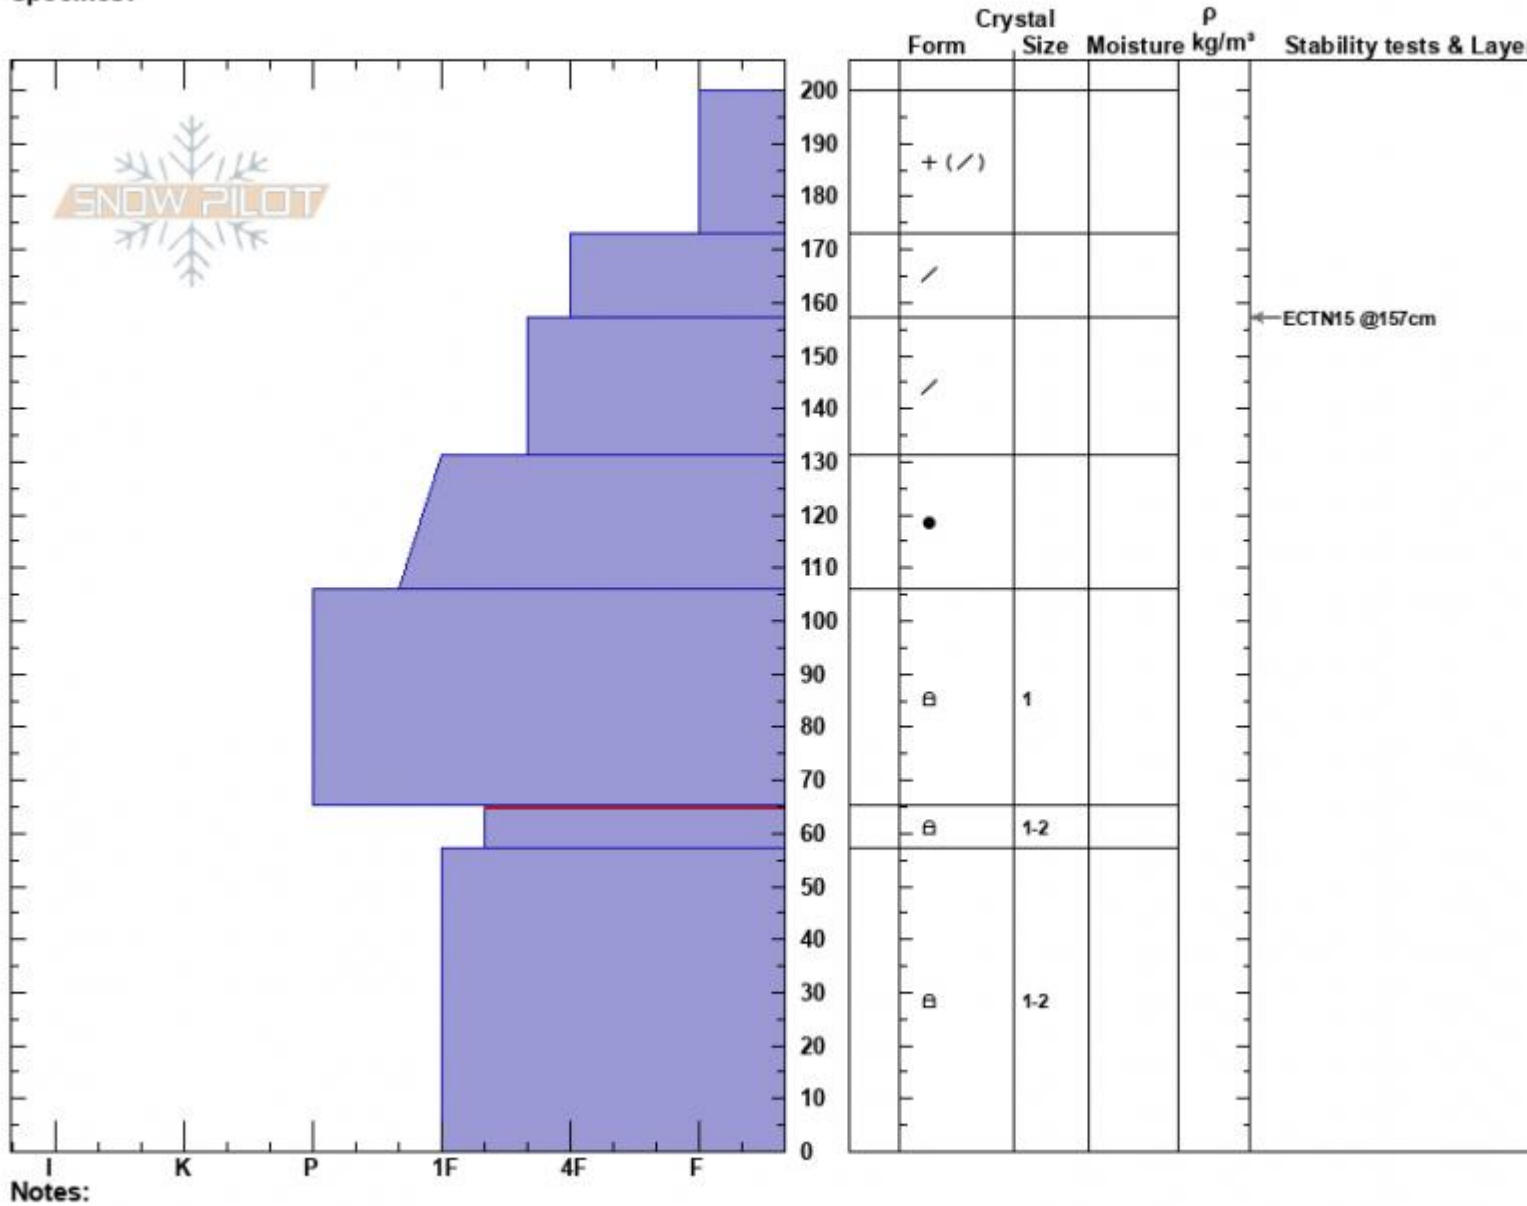

Below Windy Pass  
 Gallatin Range-N  
 MT  
 Elevation: 8640 ft  
 Aspect: 230°  
 Specifics:

Dave Zinn  
 01/14/2025 - 1:00pm  
 Co-ord: 45.24063N, -111.11333W  
 Slope Angle: 27°  
 Wind Loading: no

Stability: Good  
 Air Temperature:  
 Sky Cover: CLR  
 Precipitation: NO  
 Wind: Calm

HS:200 Layer Notes:  
 PF:75 65-57cm:Problematic layer

Advisory Region  
 Northern Gallatin  
 Longitude  
 -111.14W  
 Latitude  
 45.29N  
 Northern Gallatin, 2025-01-14