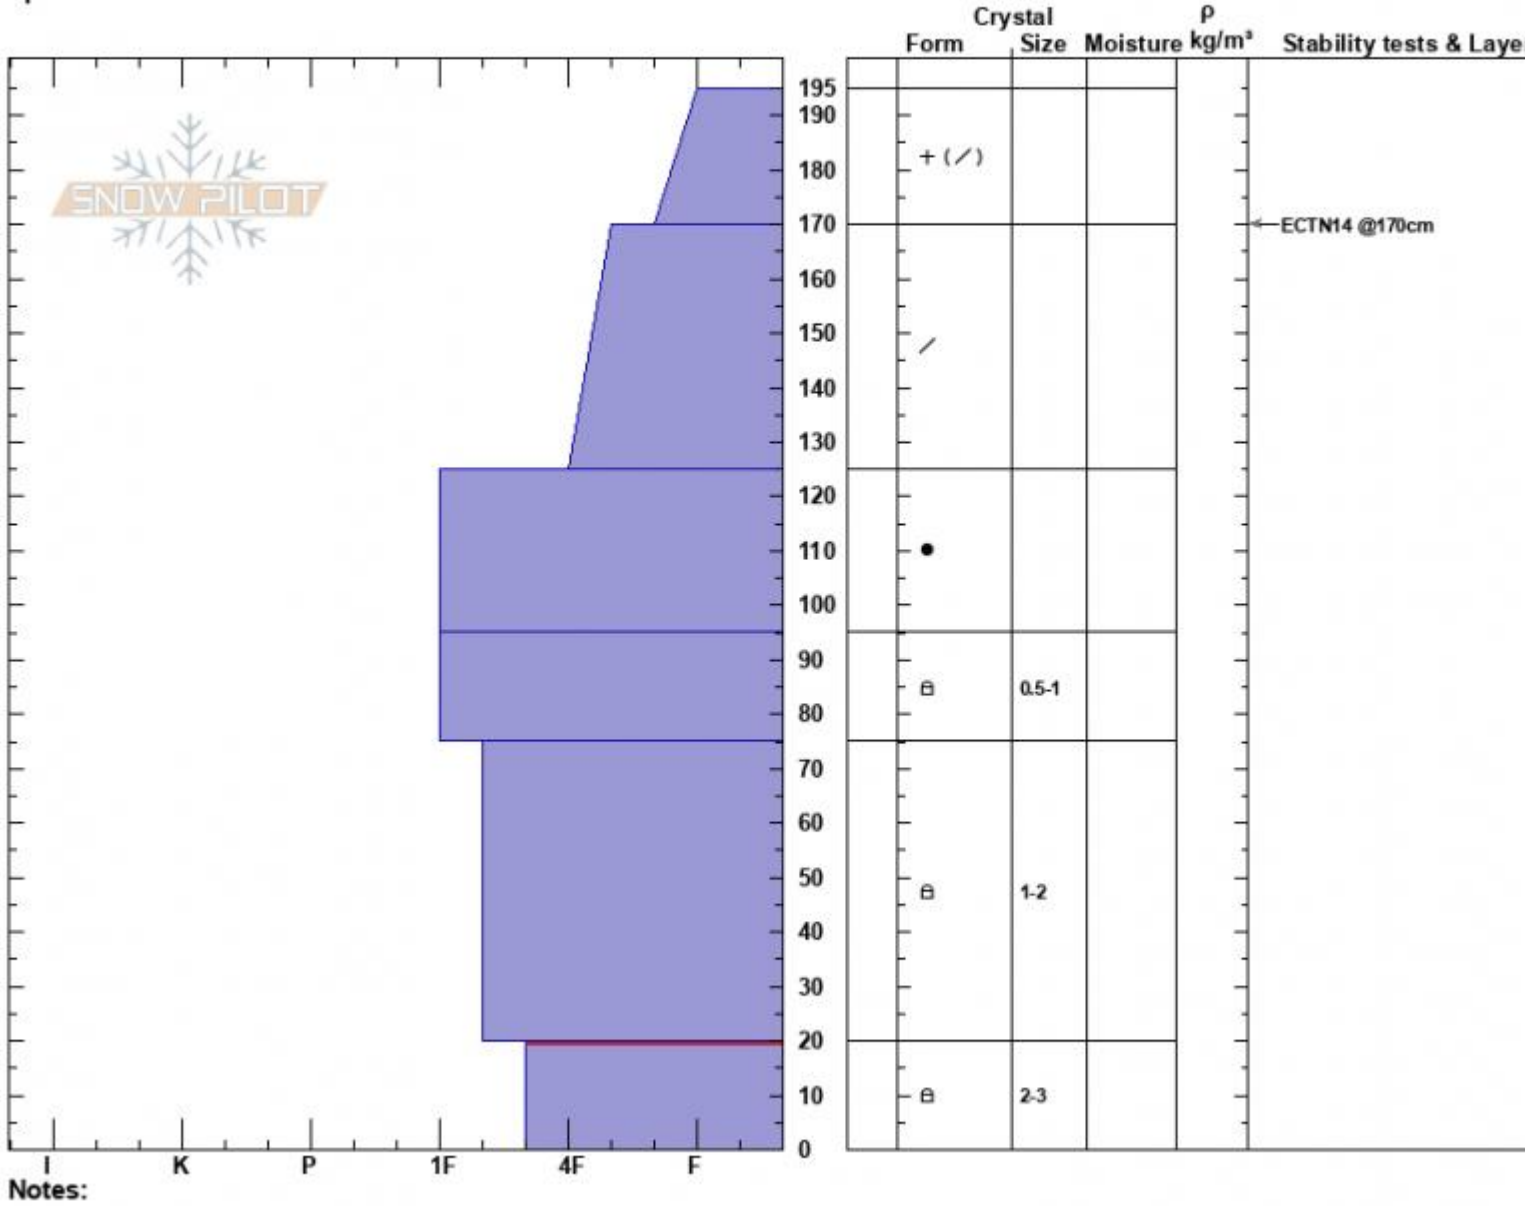

Above Hidden Lakes
 Gallatin Range-N
 MT
 Elevation: 9400 ft
 Aspect: 0°
 Specifics:

Dave Zinn
 01/14/2025 - 11:15am
 Co-ord: 45.25084N, -111.16159W
 Slope Angle: 25°
 Wind Loading: no

Stability: Good
 Air Temperature:
 Sky Cover: CLR
 Precipitation: NO
 Wind: W Calm

HS:195 Layer Notes:
 PF:75 20-0cm: Problematic layer

Advisory Region
 Northern Gallatin
 Longitude
 -111.14W
 Latitude
 45.29N
 Northern Gallatin, 2025-01-14