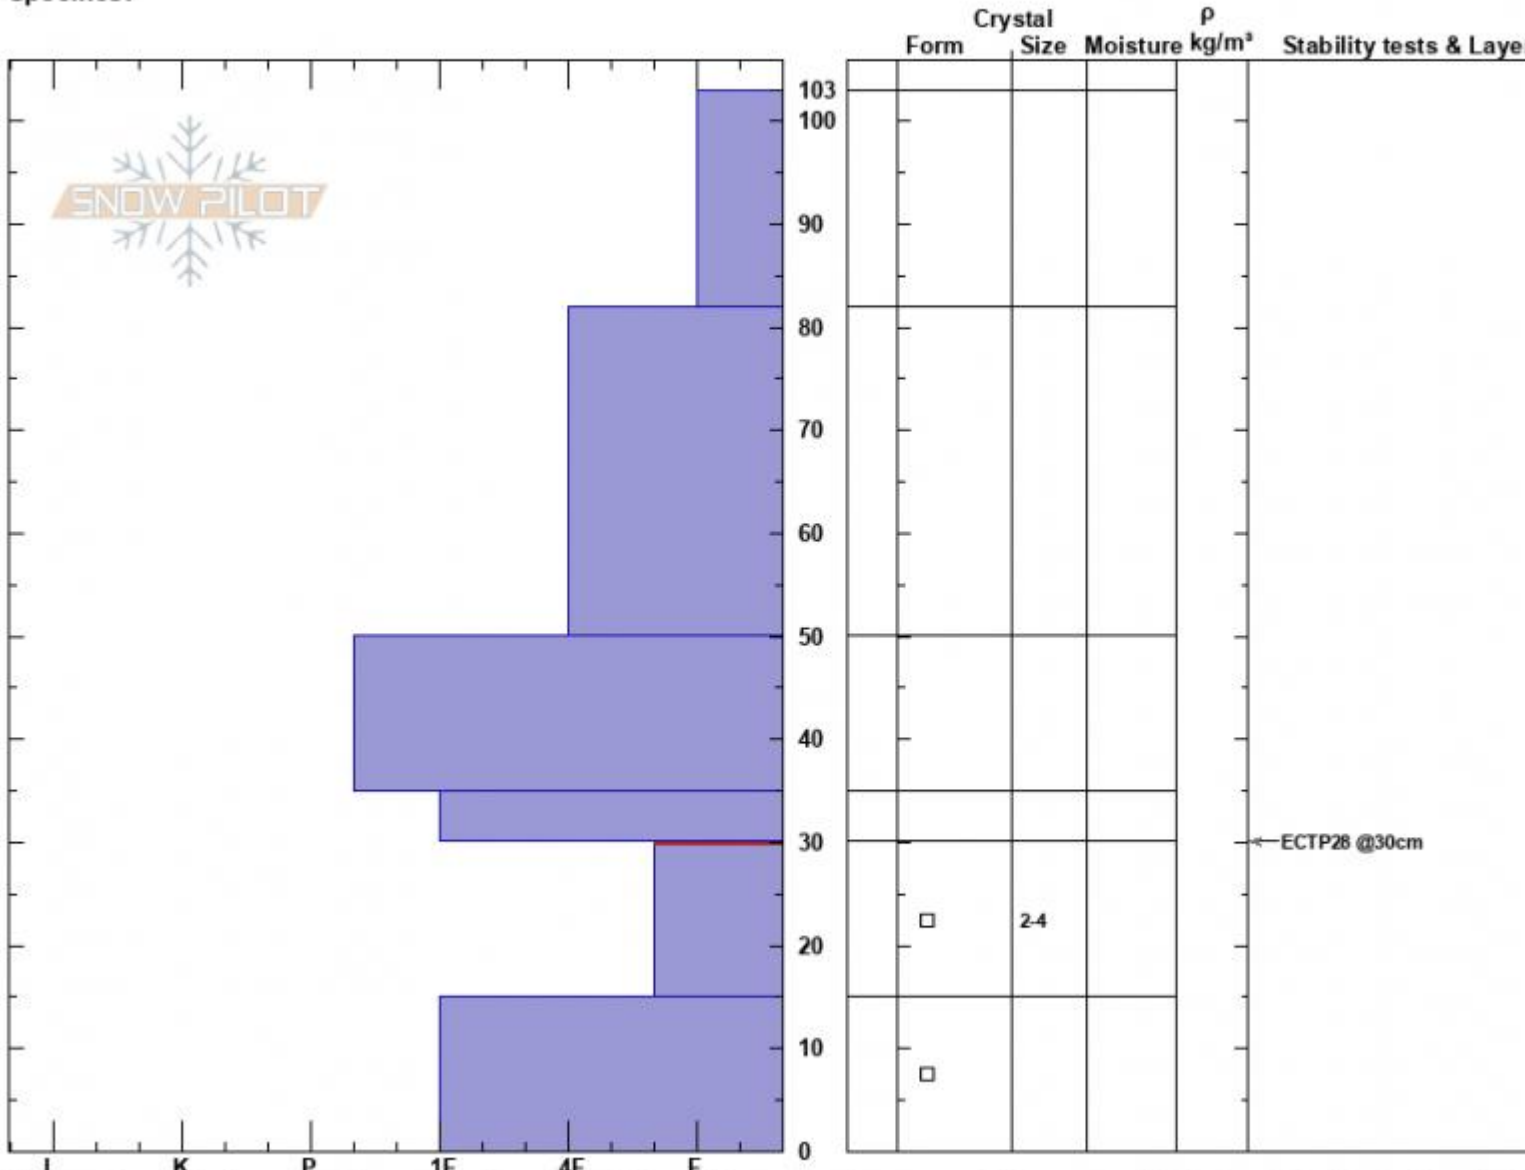

Tylers Slope  
 Madison Range-N  
 MT  
 Elevation: 9200 ft  
 Aspect: 234°  
 Specifics:

Mark Staples  
 01/15/2025 - 11:55am  
 Co-ord: 45.32312N, -111.38164W  
 Slope Angle: 28°  
 Wind Loading: no

Stability: Fair  
 Air Temperature:  
 Sky Cover:  
 Precipitation:  
 Wind: Calm

HS:103    Layer Notes:  
 30-15cm:Problematic layer

Notes: This area is often scoured by westerly winds and usually has a thinner and weaker snowpack (like many west facing slopes). Another location about similar aspect had an HS ~90 and ECTP18 on a similar layer of facets

Snowprofile from the top of Tyler's slope in Beehive Basin. W facing, 9200 ft

Advisory Region  
 Northern Madison  
 Longitude  
 -111.39W  
 Latitude  
 45.34N

Northern Madison, 2025-01-15