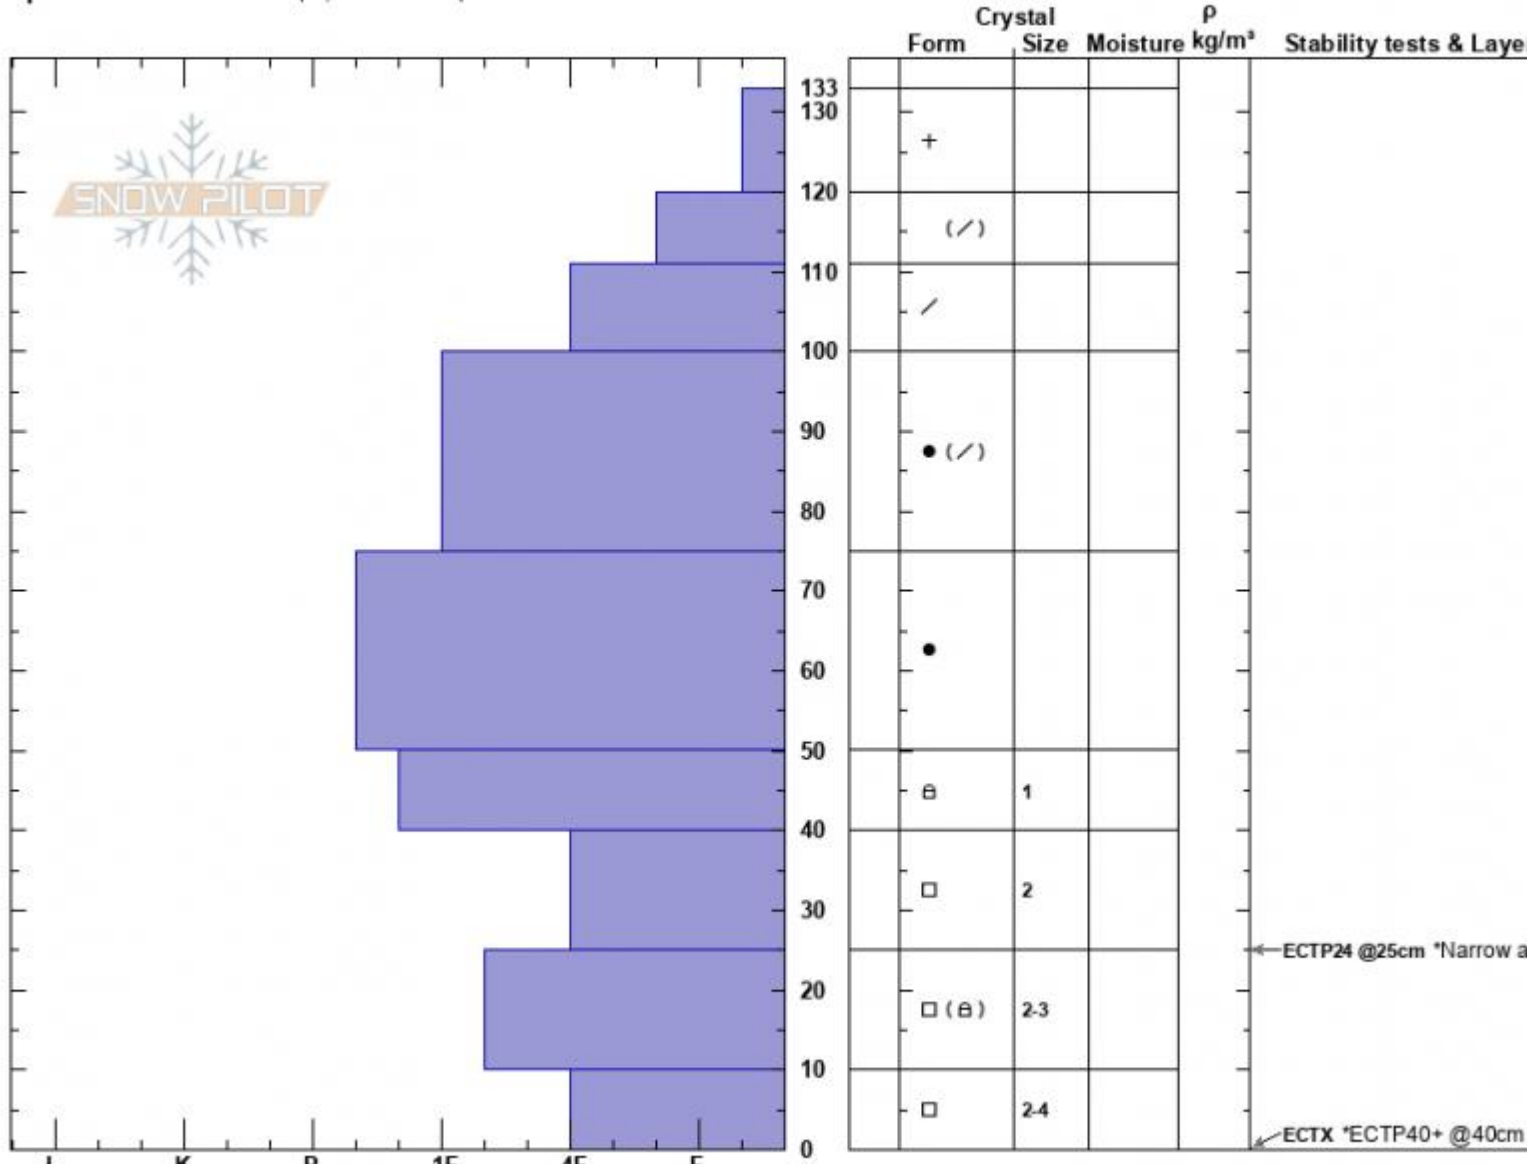

Mt. Ellis -Top of Bum  
 Gallatin Range-N  
 MT  
 Elevation: 8135 ft  
 Aspect: 80°  
 Specifics: Ski tracks on slope; We skied slope

Alex Marienthal  
 01/17/2025 - 12:45pm  
 Co-ord: 45.57702N, -110.95279W  
 Slope Angle: 25°  
 Wind Loading: no

Stability: Good  
 Air Temperature:  
 Sky Cover: BKN  
 Precipitation: S-1  
 Wind: Calm

HS:133 Layer Notes:  
 133-120cm:Problematic layer

Notes: First ect (ECTP24) was tapered at the bottom of column on the side I hit, may have made it fail easier. Second ECT (ECTX) propagated after extra h of the slab above the weak layer. (ECTP40+ @40cm).

Advisory Region  
 Northern Gallatin  
 Longitude  
 -110.96W  
 Latitude  
 45.58N  
 Northern Gallatin, 2025-01-17