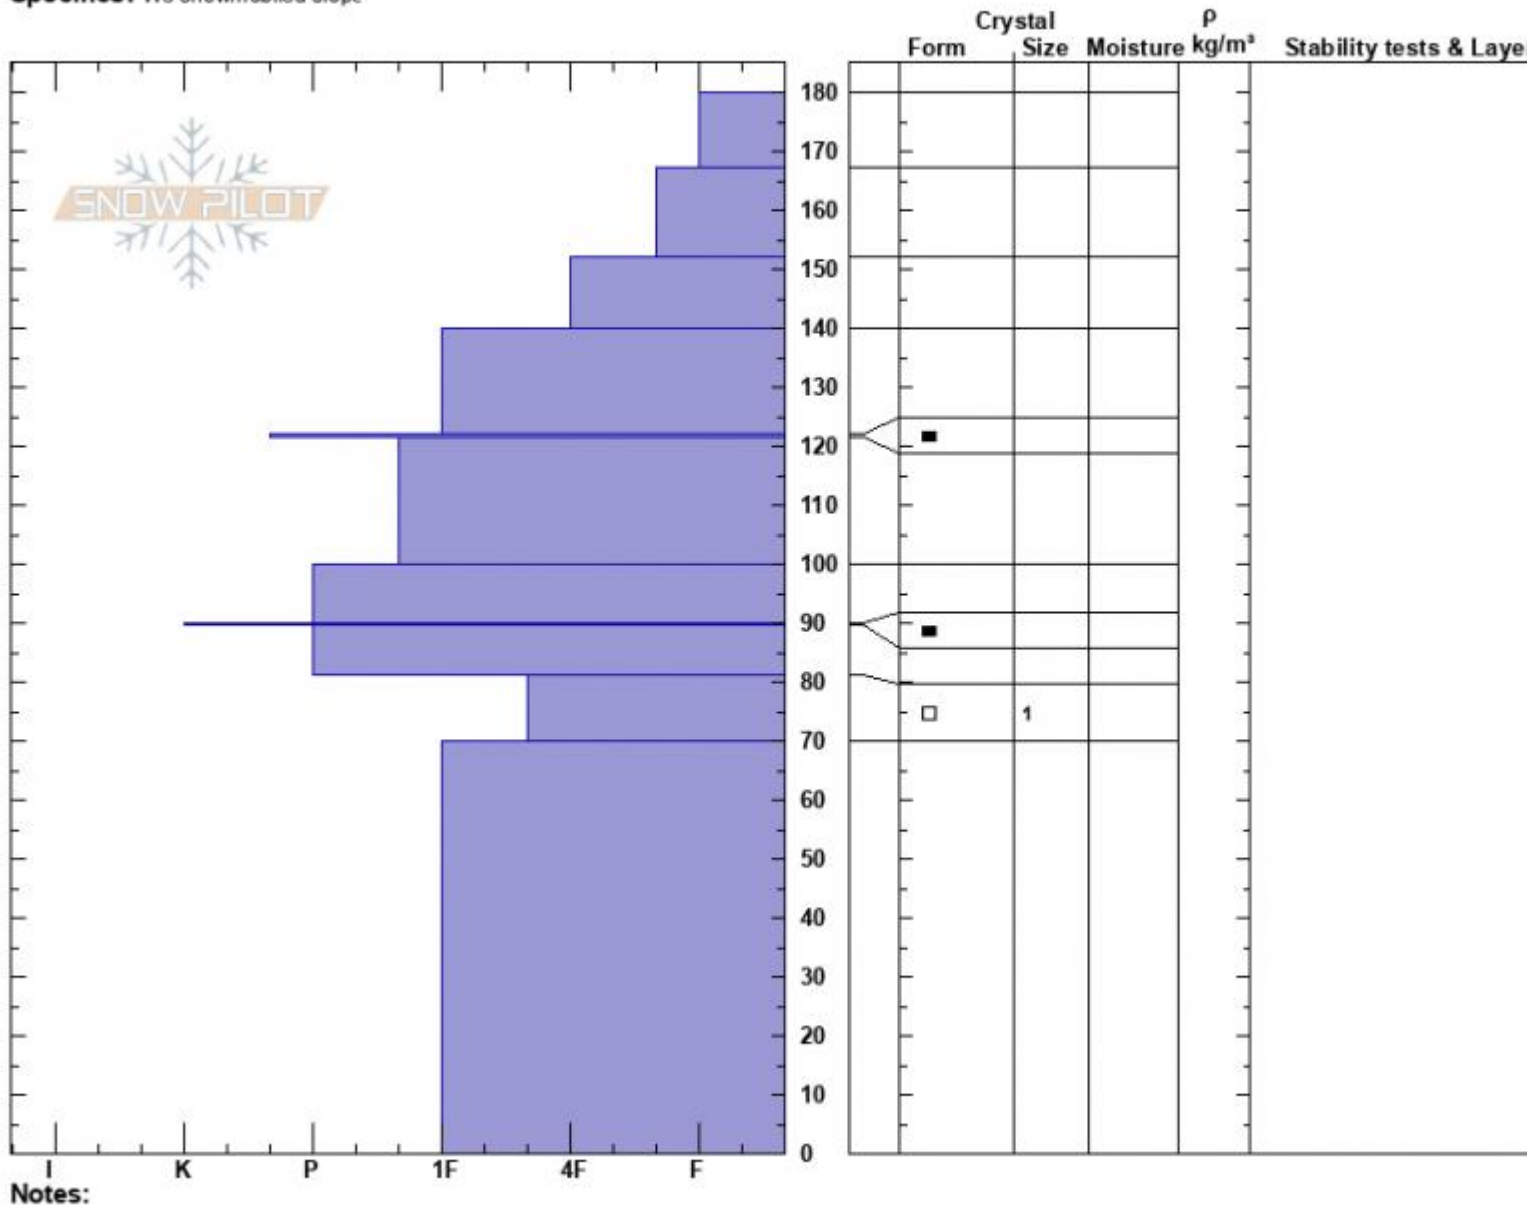

Hellroaring 2  
 Centennial Range  
 ID  
 Elevation: 8534 ft  
 Aspect: 354°  
 Specifics: We snowmobiled slope

Mark Staples  
 01/17/2025 - 4:00pm  
 Co-ord: 44.54502N, -111.48345W  
 Slope Angle: 31°  
 Wind Loading: no

Stability: Very Good  
 Air Temperature:  
 Sky Cover:  
 Precipitation:  
 Wind:

HS:180  
 Layer Notes:  
 81-70cm: Problematic layer

North facing snow profile Hellroaring Creek, Centennials

Advisory Region  
 Island Park  
 Longitude  
 -111.51W  
 Latitude  
 44.56N