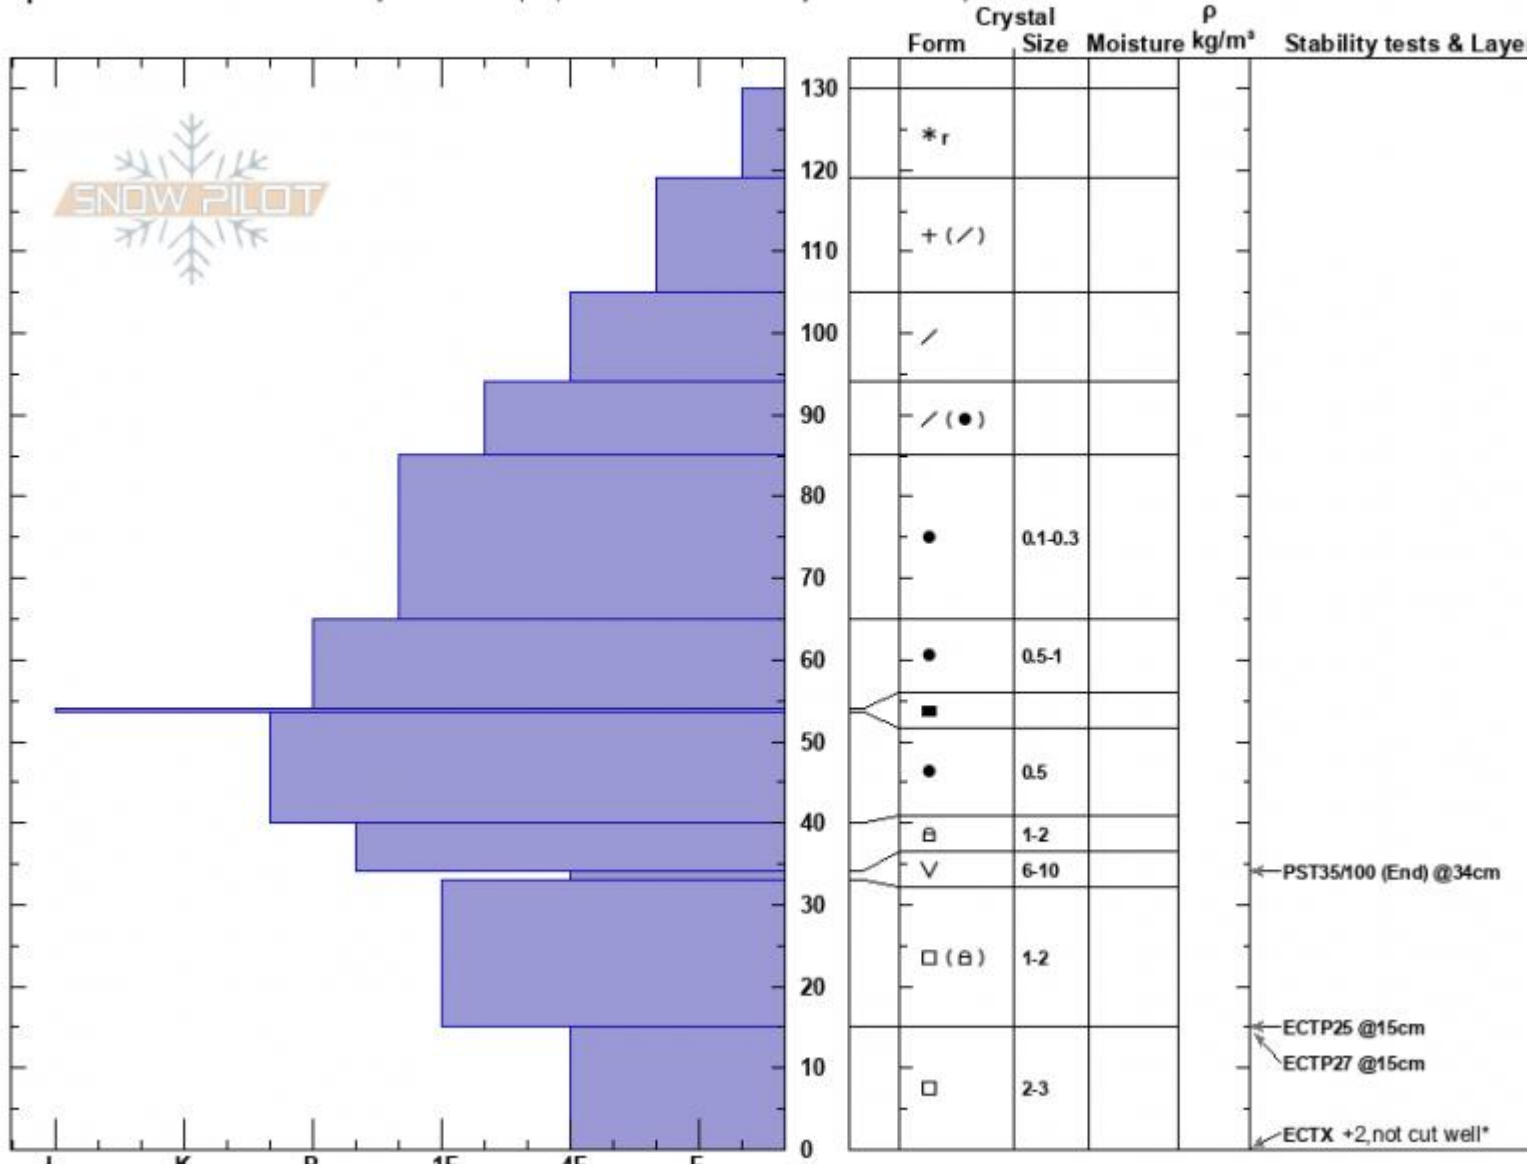

Town Hill
 Cooke City
 MT
 Elevation: 8881 ft
 Aspect: 60°

Alex Marienthal
 01/11/2025 - 10:30am
 Co-ord: 45.02916N, -109.94159W
 Slope Angle: 15°
 Wind Loading: no

Stability:
 Air Temperature:
 Sky Cover: OVC
 Precipitation: S-1
 Wind: Light Breeze

HS:130 Layer Notes:
 PF:50 15-0cm: Problematic layer

Specifics: Recent avalanche activity on similar slopes; Recent avalanche activity on different slopes

Notes: *ECTX, but propagated with 2 extra hits (ECTP32) on surface hoar @ 34, for this test the back of the column was not isolated fully below the surface intentional, but ended up being interesting). The other two tests broke on the basal facets and the surface hoar layer did not break. Regardless, both

Advisory Region
 Cooke City
 Longitude
 -109.94W
 Latitude
 45.03N
 Cooke City, 2025-01-12