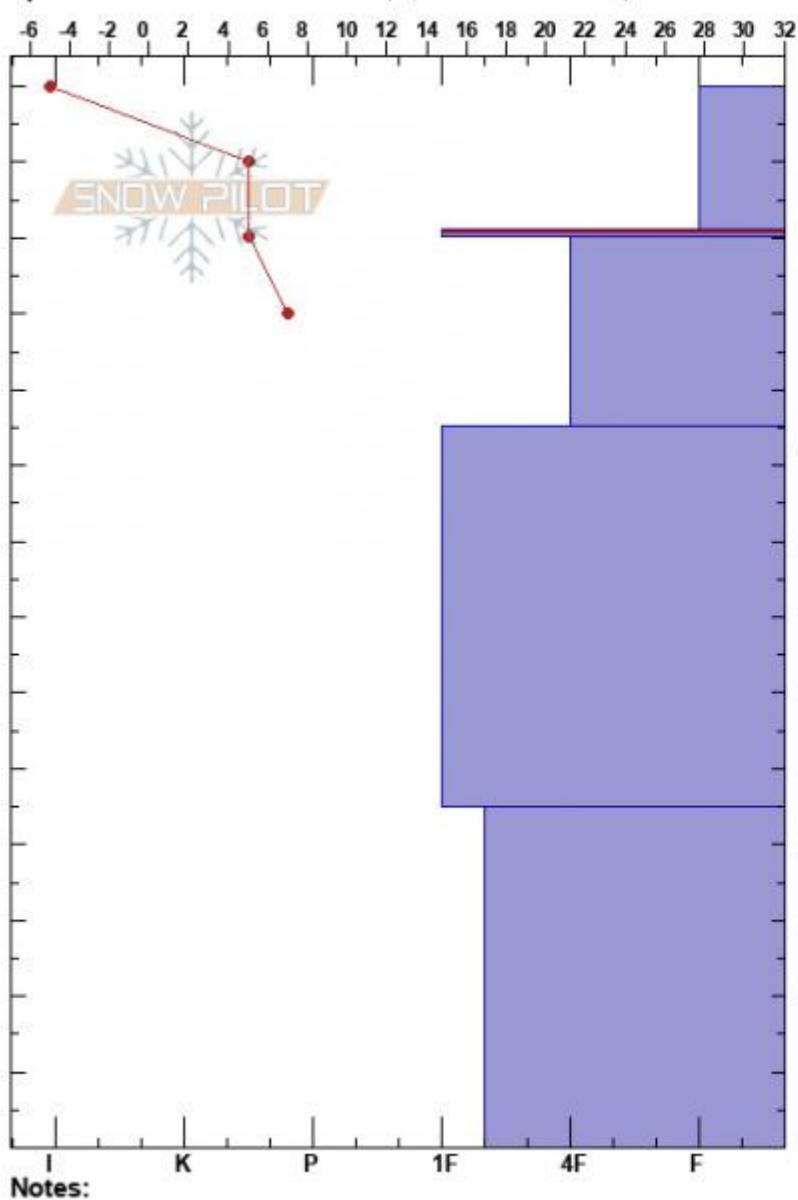

Pit Practice
 Gallatin Range-N
 MT
 Elevation: 6915 ft
 Aspect: E
 Specifics: Snowmobile tracks on slope; We snowmobiled slope

Isaac Freeland
 01/18/2025 - 4:05pm
 Co-ord: 45.49580N, -111.10465W
 Slope Angle: 27°
 Wind Loading: no

Stability: Very Good
 Air Temperature: -7°F
 Sky Cover: BKN
 Precipitation: NO
 Wind: Light Breeze

HS:140
 PF:90
 Layer Notes: 121-120cm: Problematic layer

Crystal Form	Crystal Size	Moisture	ρ kg/m ³	Stability tests & Layer
/	0.5-1			
O (□)				← CT2, Q2 @121cm
/	1-2			
/ (●)	1.5			← ECTN22 @95cm
⊖	1-3			← CT15, Q1 @45cm

Advisory Region
 Northern Gallatin
 Longitude
 -111.11W
 Latitude
 45.50N
 Northern Gallatin, 2025-01-18