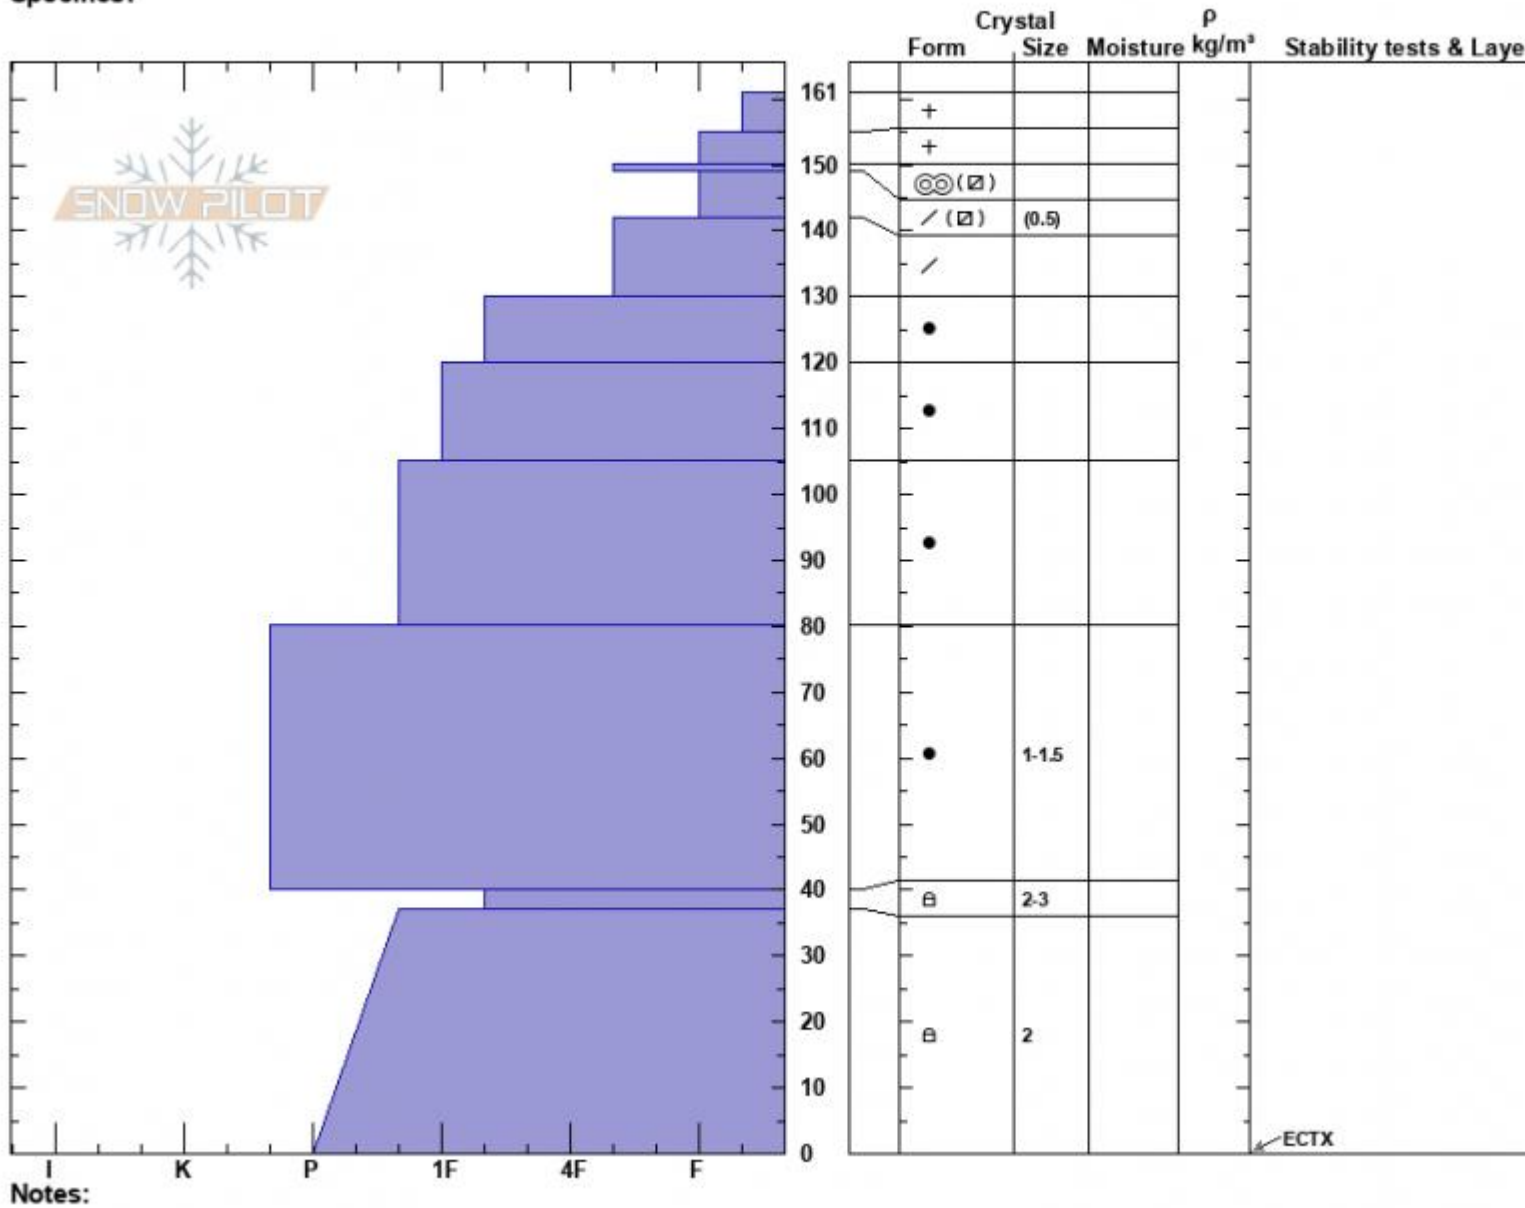

Refrigerator Chutes  
 Bridger Range  
 MT  
 Elevation: 8323 ft  
 Aspect: 2°  
 Specifics:

Haylee Darby  
 01/19/2025 - 11:50am  
 Co-ord: 45.82880N, -110.93216W  
 Slope Angle: 25°  
 Wind Loading: no

Stability:  
 Air Temperature: -14°C  
 Sky Cover: OVC  
 Precipitation: S1  
 Wind: W Calm

HS:161 Layer Notes:

Notes:  
 Advisory Region  
 Bridger Range  
 Longitude  
 -110.93W  
 Latitude  
 45.83N  
 Bridger Range, 2025-01-19