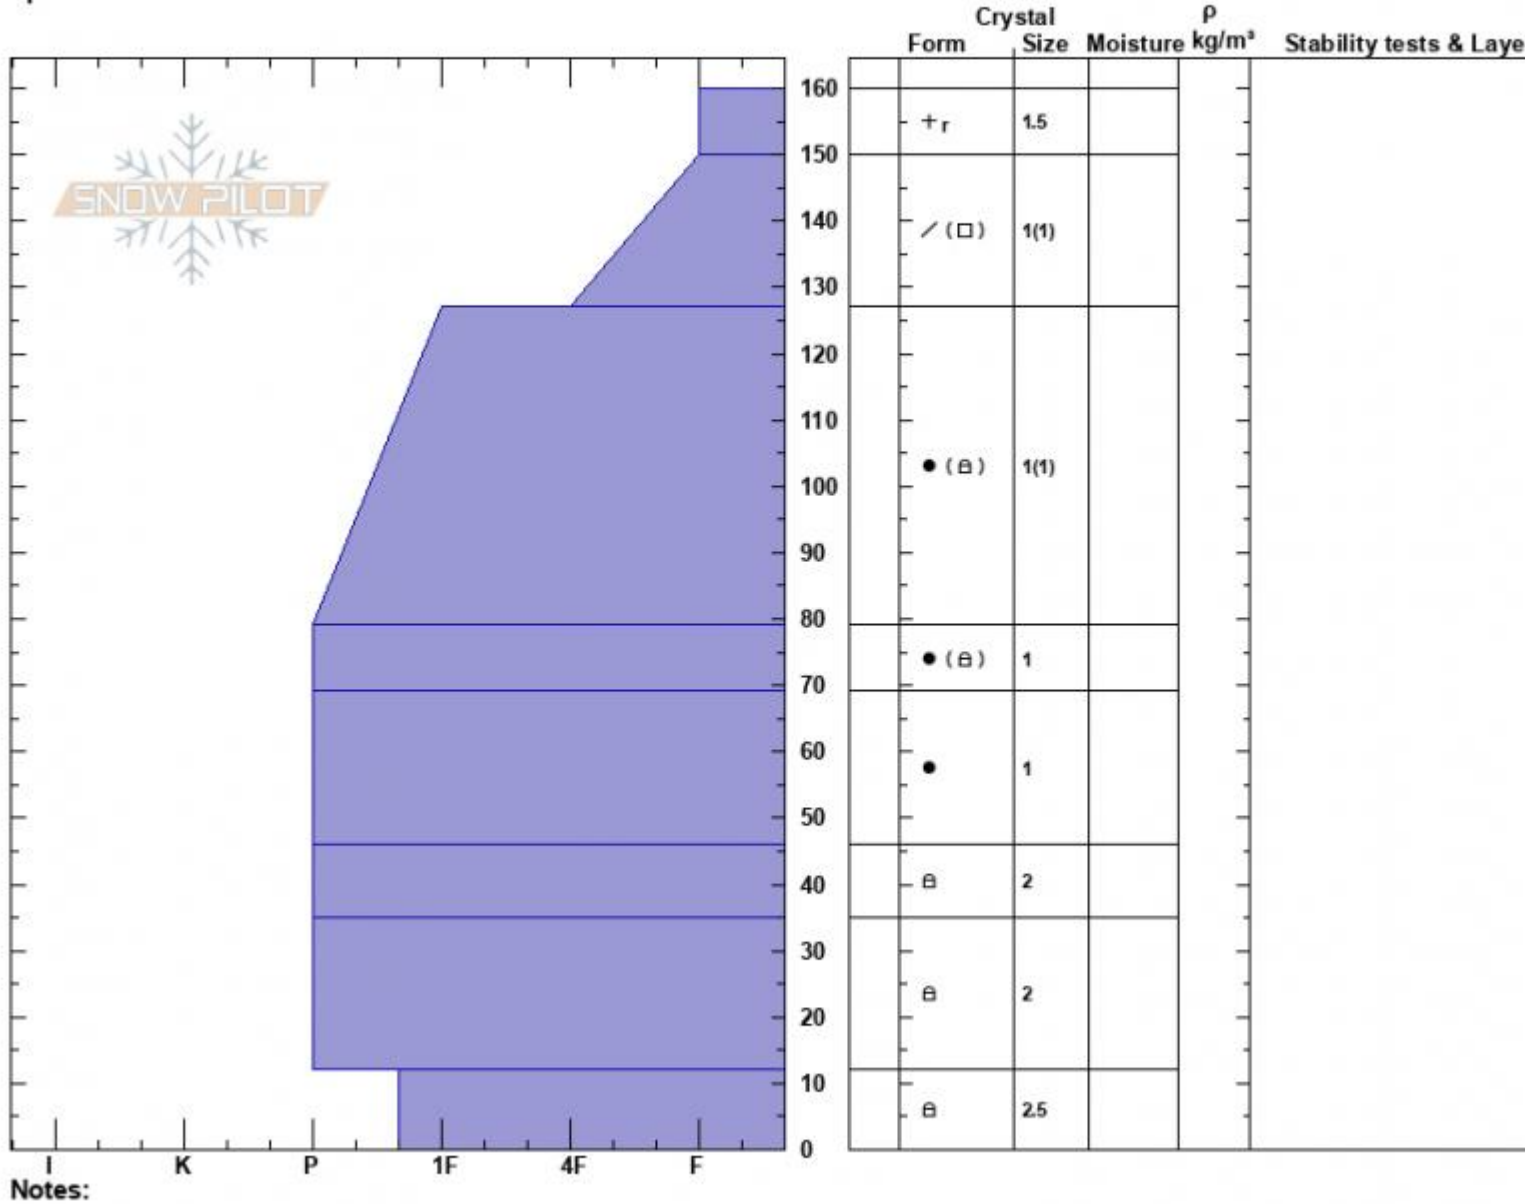

Wolverine Basin  
 Bridger Range  
 MT  
 Elevation: 2320 m  
 Aspect: W  
 Specifics:

Christopher Pruden  
 01/19/2025 - 1:00pm  
 Co-ord: 505 142W 5075847N  
 Slope Angle: 10°  
 Wind Loading:

Stability:  
 Air Temperature:  
 Sky Cover:  
 Precipitation:  
 Wind:

HS:160 Layer Notes:

Advisory Region  
 Bridger Range  
 Longitude  
 -110.93W  
 Latitude  
 45.84N  
 Bridger Range, 2025-01-19