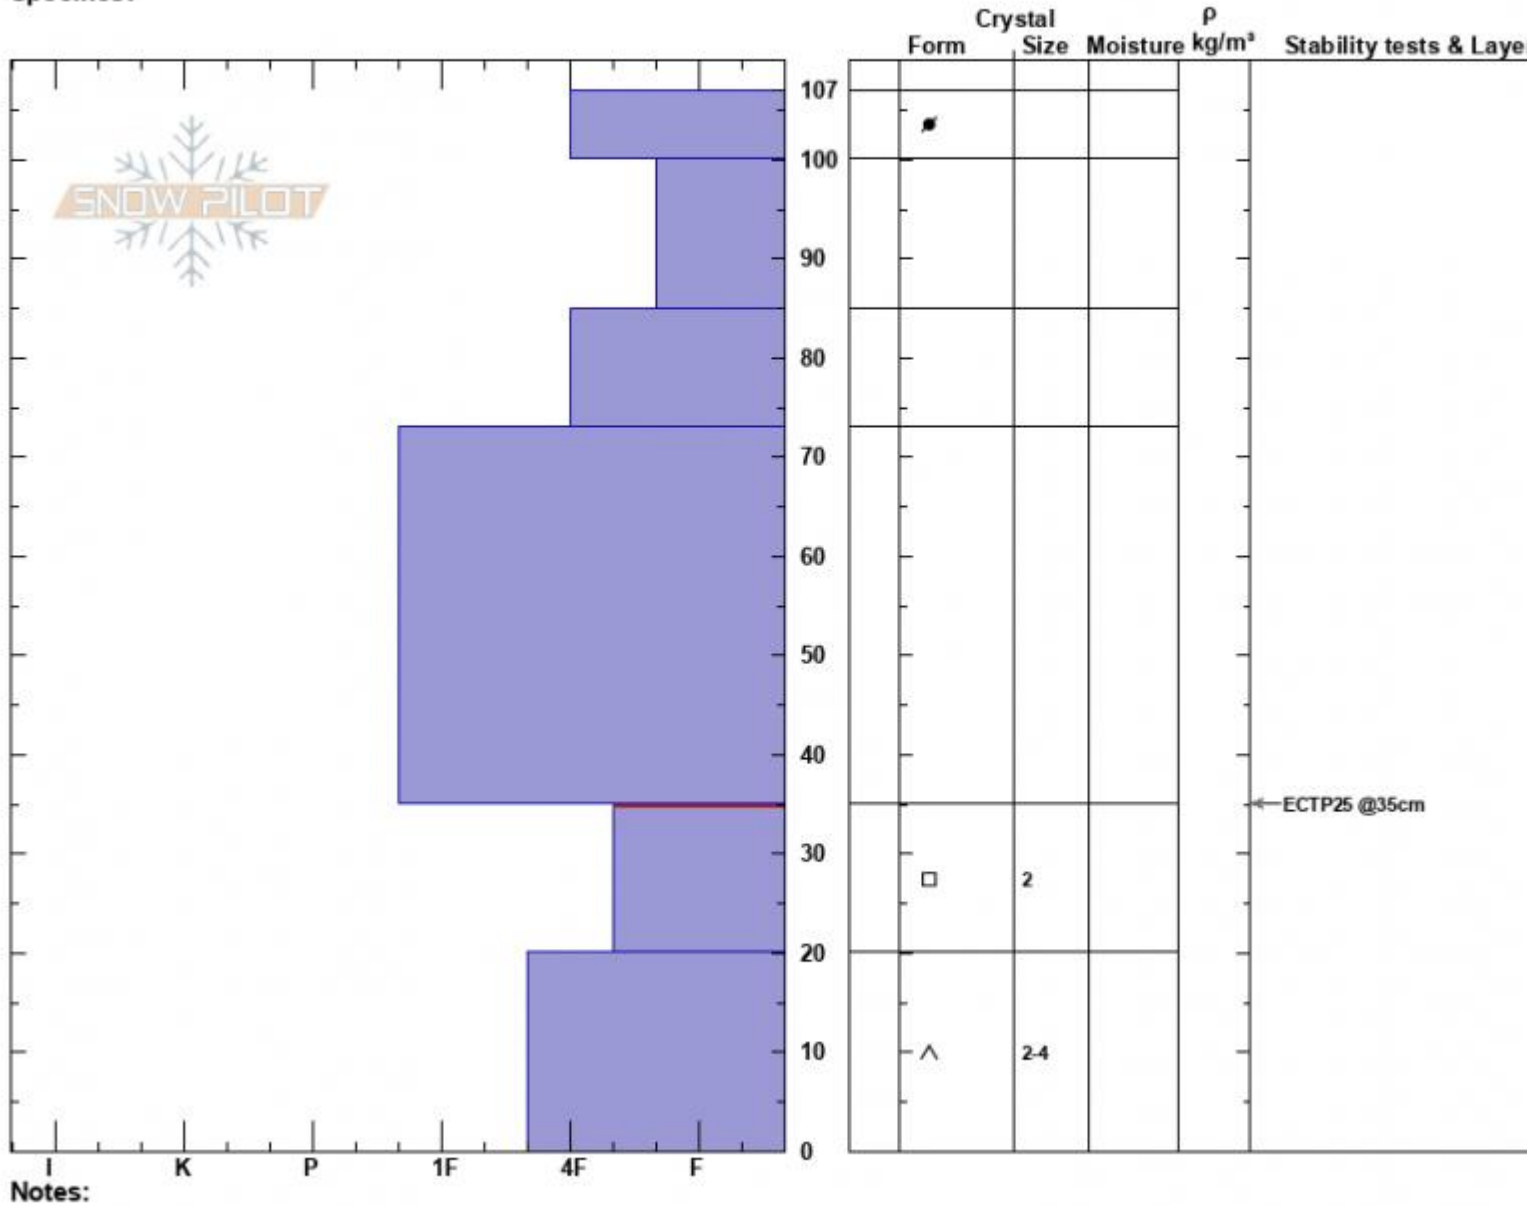

Up From Marge
 Lionhead Range
 MT
 Elevation: 8640 ft
 Aspect: 80°
 Specifics:

Dave Zinn
 01/23/2025 - 3:00pm
 Co-ord: 44.71972N, -111.32219W
 Slope Angle: 25°
 Wind Loading: no

Stability: Fair
 Air Temperature:
 Sky Cover: OVC
 Precipitation: NO
 Wind: NE Light Breeze

HS:107 Layer Notes:
 PF:60 35-20cm:Problematic layer

Advisory Region
 Lionhead Range
 Longitude
 -111.32W
 Latitude
 44.71N
 Lionhead Range, 2025-01-23