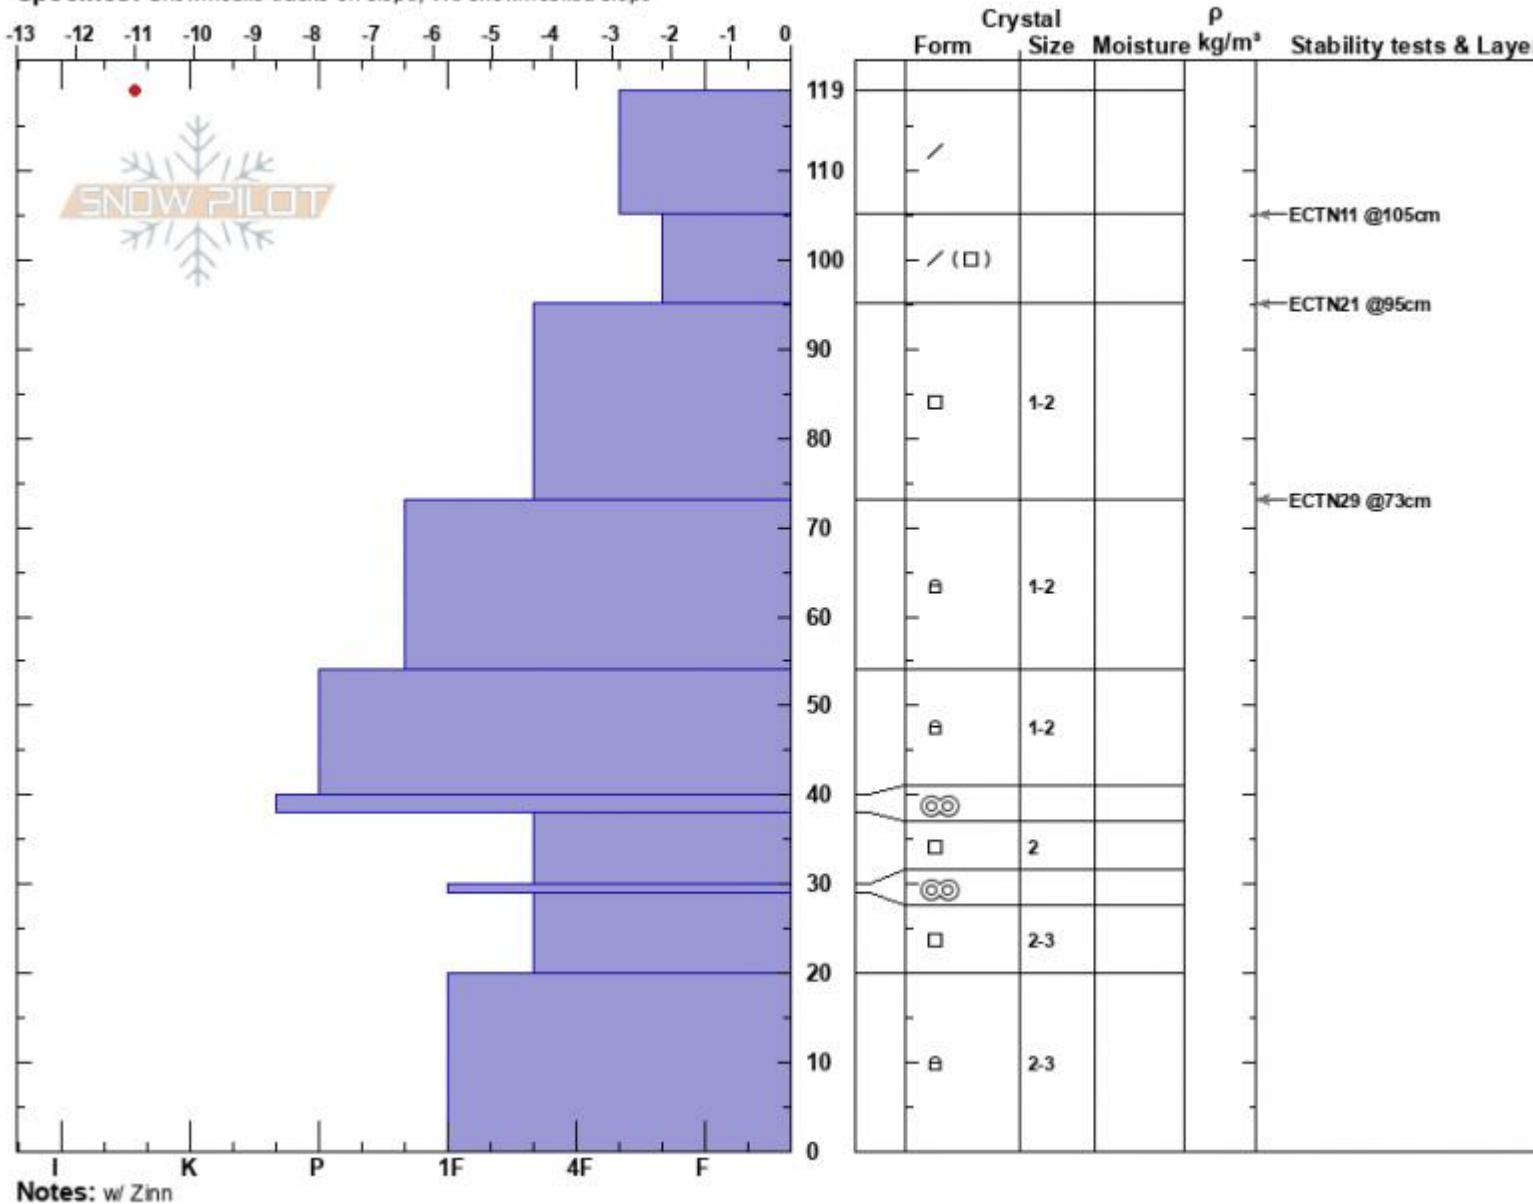

Mt. Abundance, SE  
 Cooke City  
 MT  
 Elevation: 9235 ft  
 Aspect: 170°  
 Specifics: Snowmobile tracks on slope; We snowmobiled slope

Alex Marienthal  
 01/26/2025 - 2:20pm  
 Co-ord: 45.06483N, -110.01138W  
 Slope Angle: 15°  
 Wind Loading: no

Stability: Good HS:119 Layer Notes:  
 Air Temperature: -8.5°C PF:45 38-30cm:Problematic layer  
 Sky Cover: CLR  
 Precipitation: NO  
 Wind: Calm

Advisory Region  
 Cooke City  
 Longitude  
 -109.94W  
 Latitude  
 45.02N  
 Cooke City, 2025-01-26