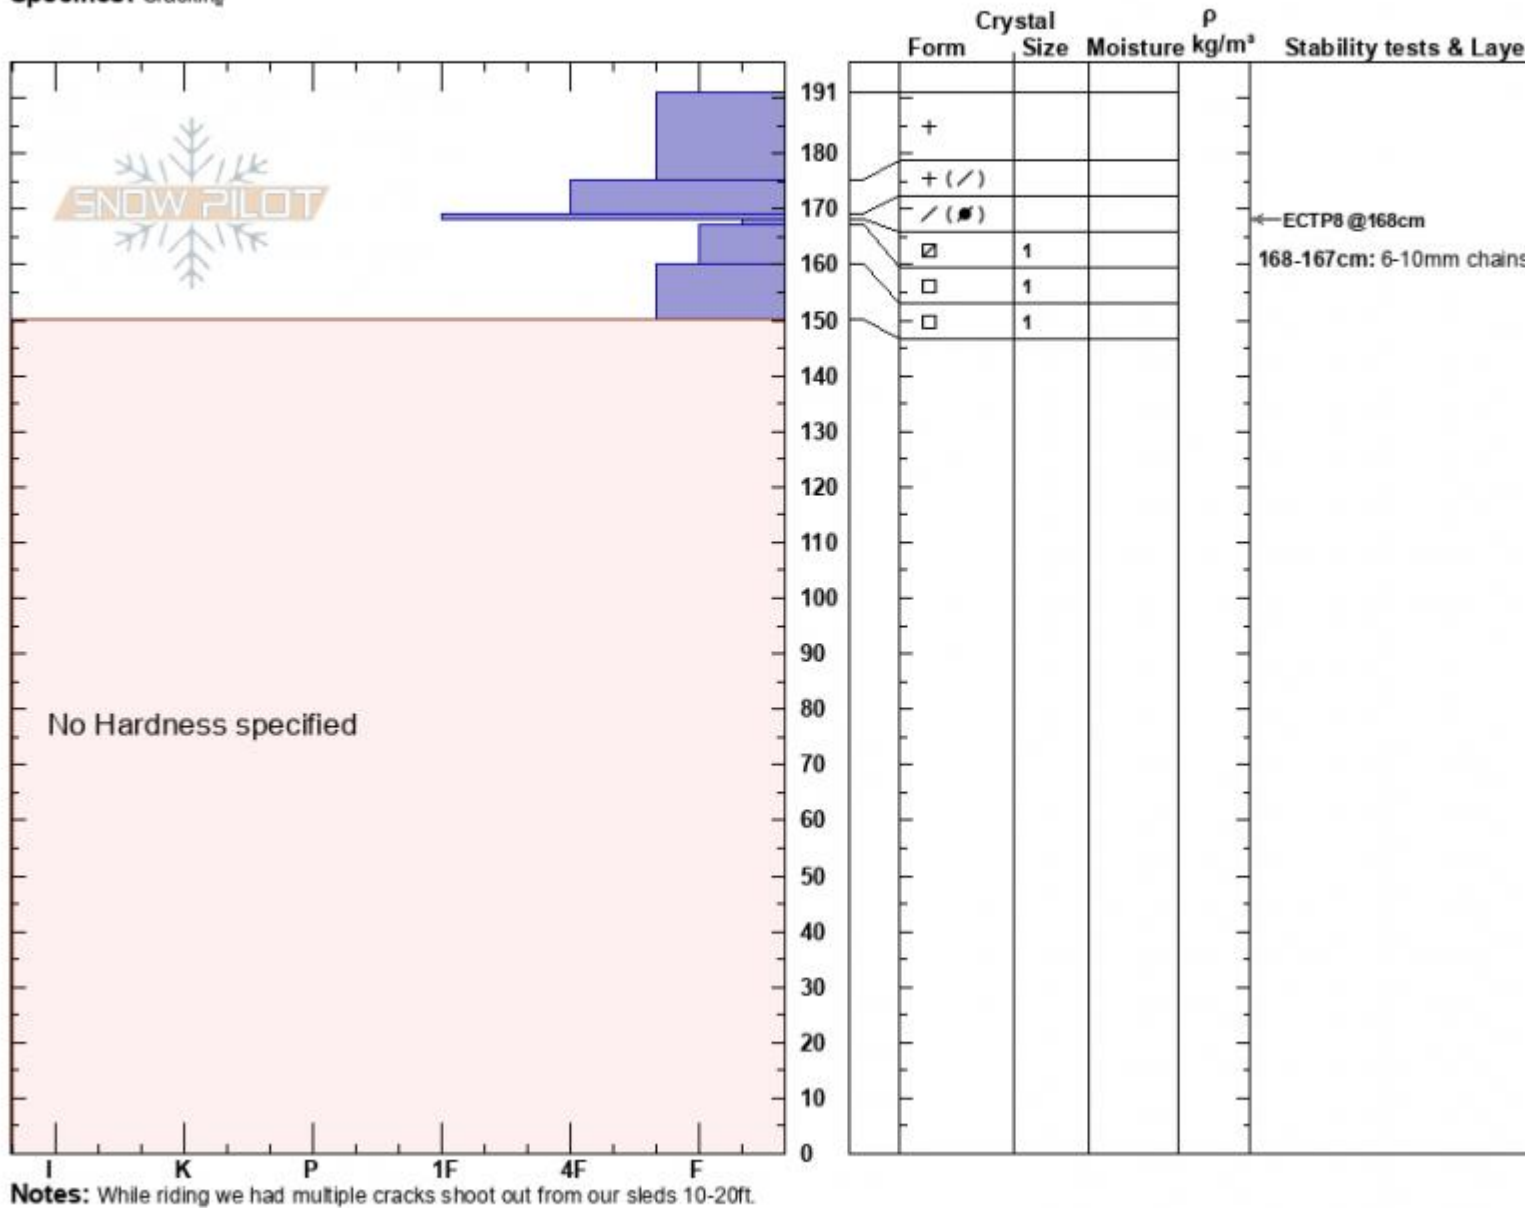

Carrot Basin
 Madison Range-S
 MT
 Elevation: 9169 ft
 Aspect: 50°
 Specifics: Cracking

Alex Marienthal
 02/02/2025 - 11:37am
 Co-ord: 44.95843N, -111.32835W
 Slope Angle: 32°
 Wind Loading: yes

Stability: Poor
 Air Temperature:
 Sky Cover: OVC
 Precipitation: S1
 Wind: SW Moderate

HS:191 **Layer Notes:**
 168-167cm: 6-10mm chains of 1
 168-167cm: Problematic layer

Advisory Region
 Southern Madison
 Longitude
 -111.27W
 Latitude
 45.06N
 Southern Madison, 2025-02-02