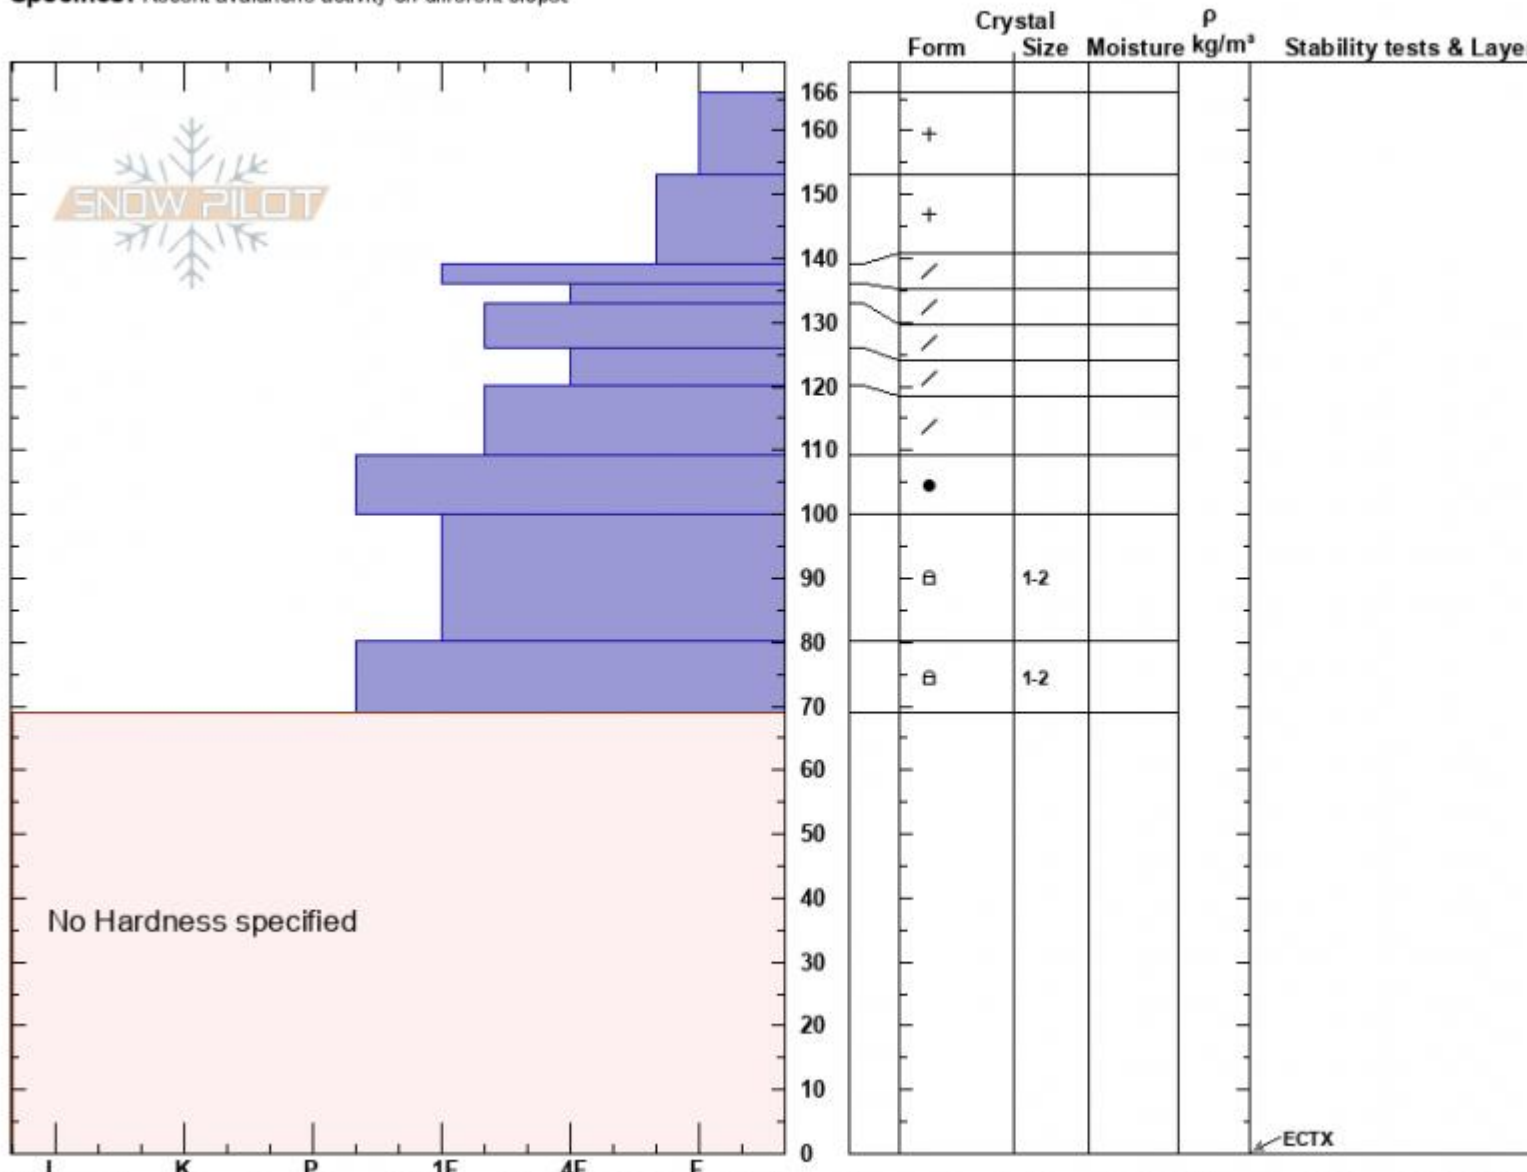

Mt. Abundance, S.shldr
 Cooke City
 MT
 Elevation: 9251 ft
 Aspect: 170°
 Specifics: Recent avalanche activity on different slopes

Alex Marienthal
 02/09/2025 - 12:25pm
 Co-ord: 45.06501N, -110.01150W
 Slope Angle: 15°
 Wind Loading: no

Stability:
 Air Temperature:
 Sky Cover: SCT
 Precipitation: NO
 Wind: W Moderate

HS:166
 PF:60
 Layer Notes: 153-139cm:Problematic layer

Notes: We saw natural wind slabs on Wolverine, R1-D1.5, 8-12" deep x 50' wide, and two snowboarders triggered wind slabs on Scotch Bonnet, R1-D2, 12"

Advisory Region
 Cooke City
 Longitude
 -109.95W

Latitude

45.07N

Cooke City, 2025-02-10