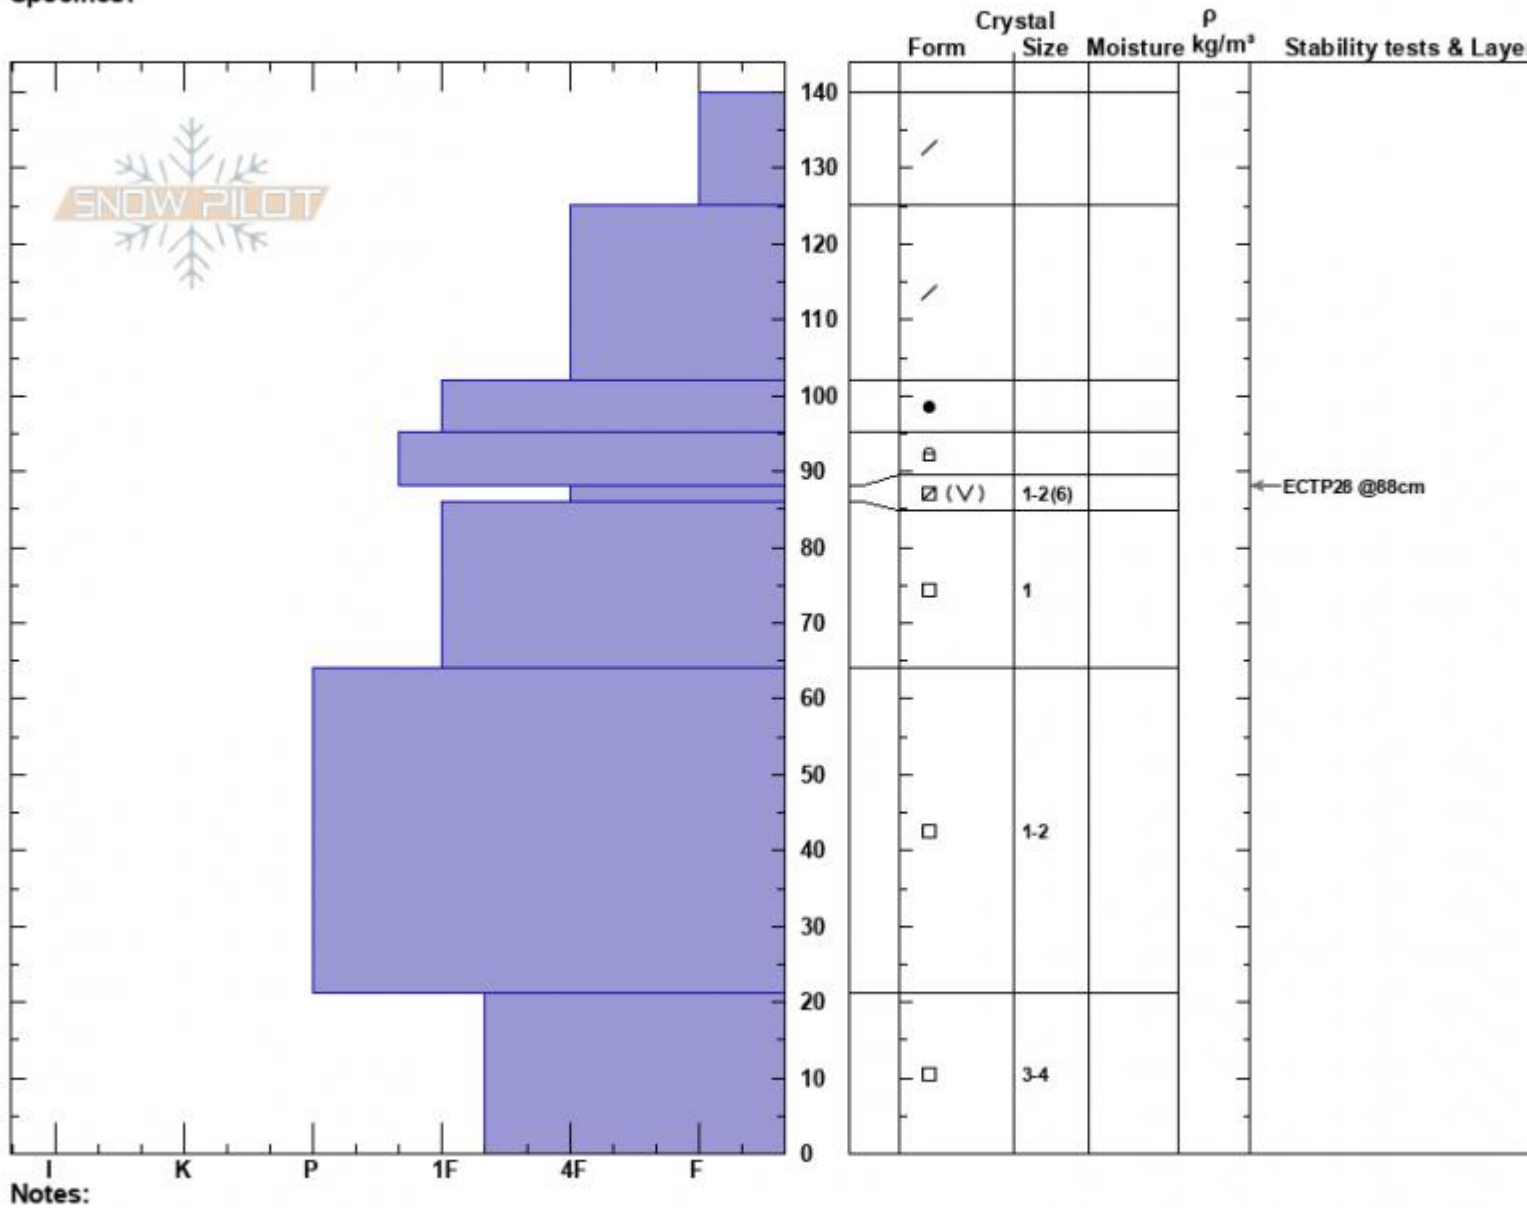

Deer Creek NE Face  
 Madison Range-N  
 MT  
 Elevation: 8200 ft  
 Aspect: 70°  
 Specifics:

Haylee Darby  
 02/10/2025 - 1:00pm  
 Co-ord: 45.31479N, -111.22955W  
 Slope Angle: 20°  
 Wind Loading:

Stability:  
 Air Temperature:  
 Sky Cover: FEW  
 Precipitation: NO  
 Wind: Calm

HS:140 Layer Notes:

Advisory Region  
 Northern Madison  
 Longitude  
 -111.26W

Latitude

45.32N

Northern Madison, 2025-02-10