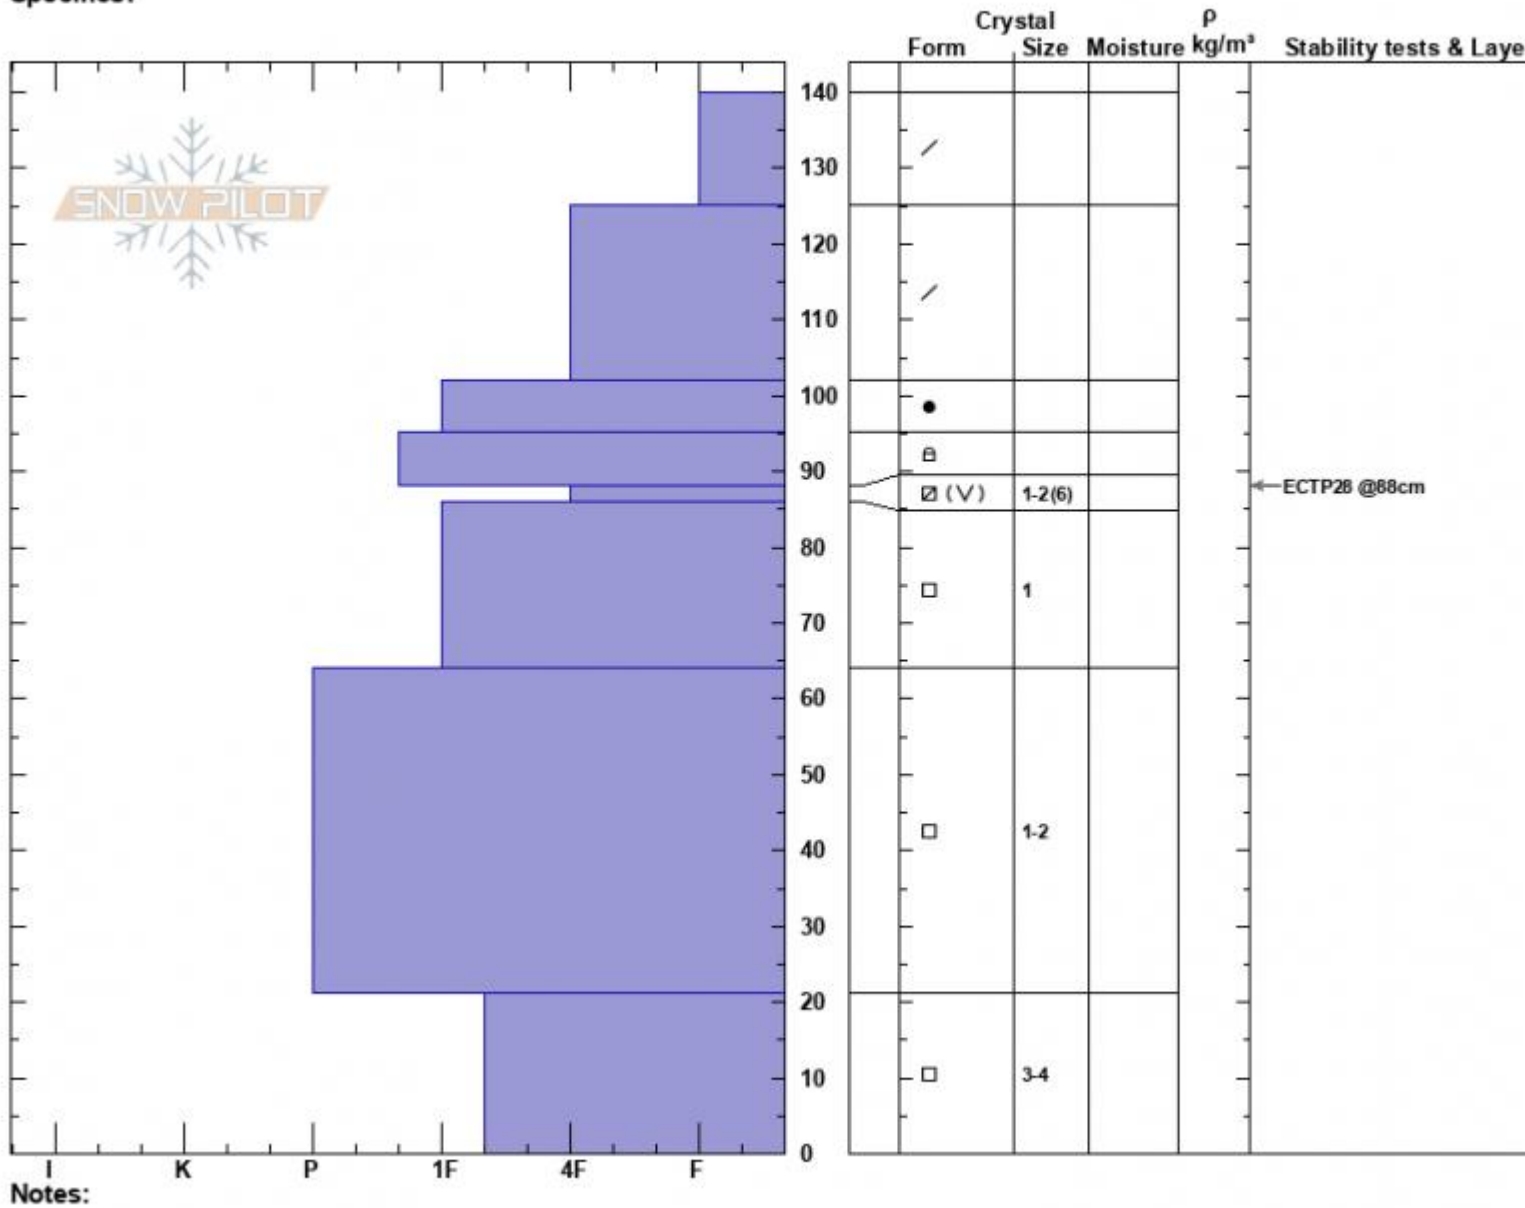

Deer Creek NE Face  
 Madison Range-N  
 MT  
 Elevation: 8200 ft  
 Aspect: 70°  
 Specifics:

Haylee Darby  
 02/10/2025 - 1:00pm  
 Co-ord: 45.31479N, -111.22955W  
 Slope Angle: 20°  
 Wind Loading:

Stability:  
 Air Temperature:  
 Sky Cover: FEW  
 Precipitation: NO  
 Wind: Calm

HS:140 Layer Notes:

Advisory Region  
 Northern Madison  
 Longitude  
 -111.26W

Latitude

45.32N

Northern Madison, 2025-02-10