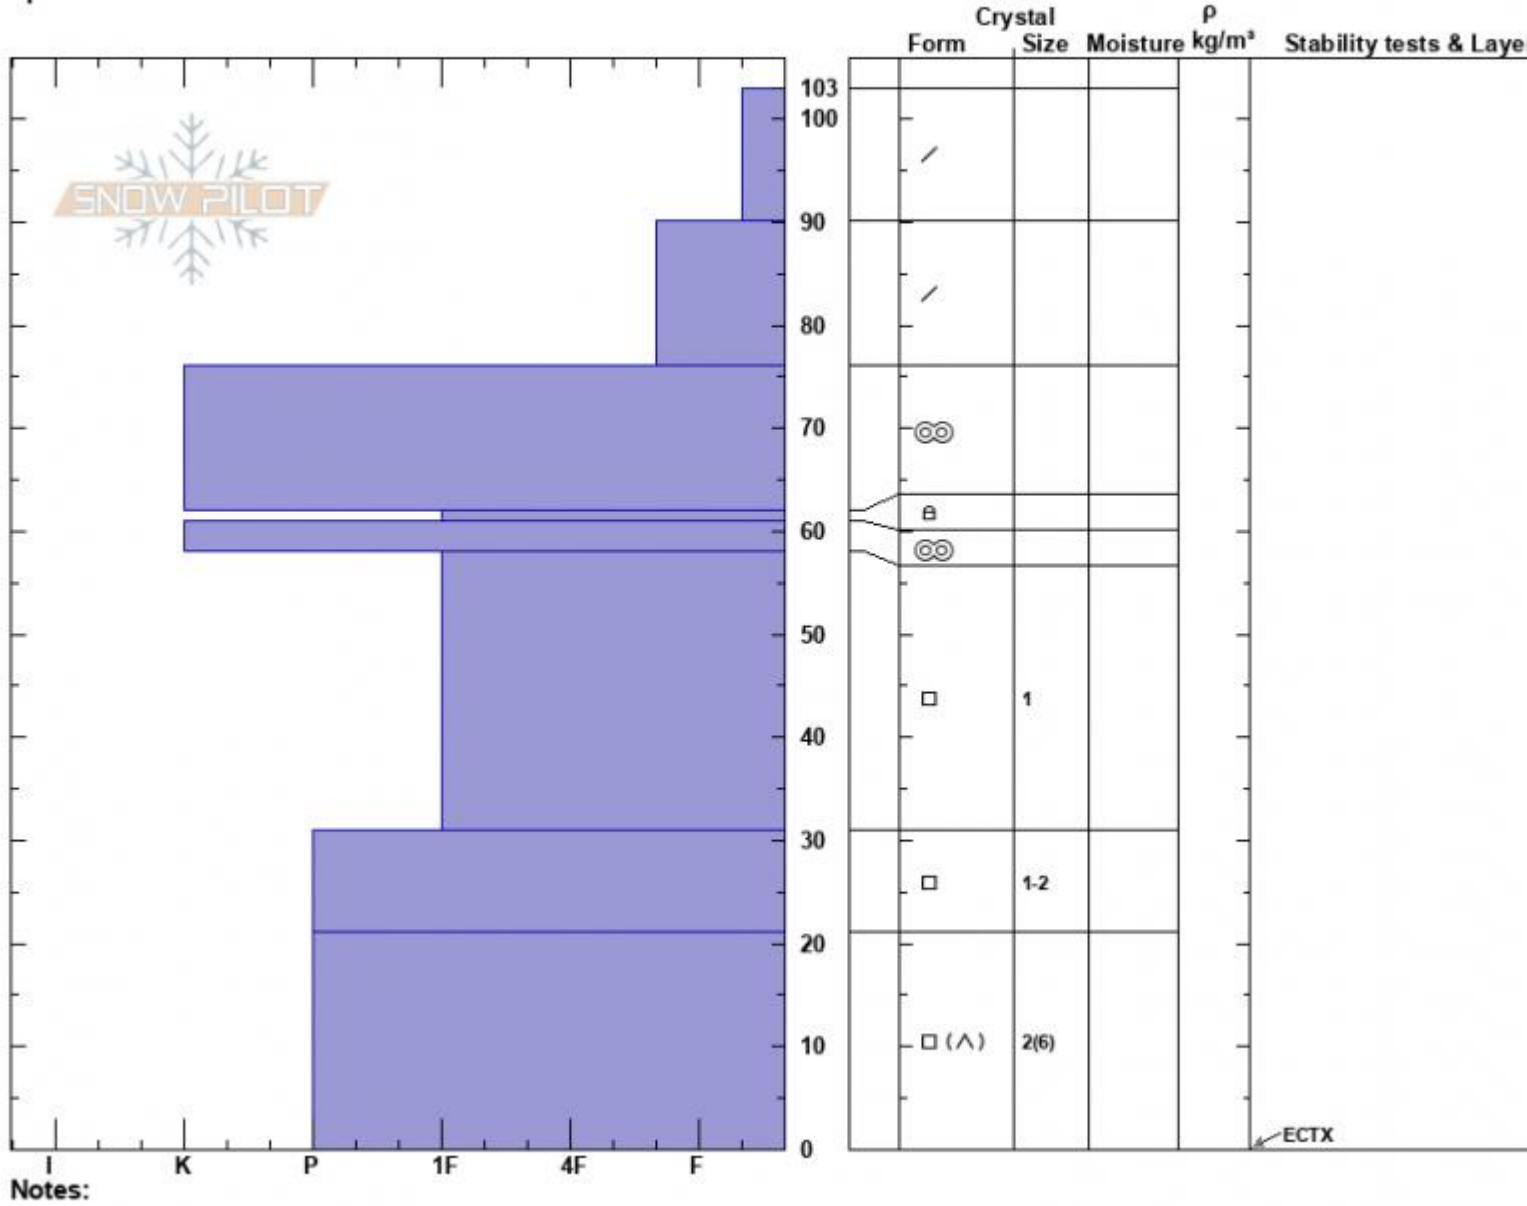

Deer Creek S Face  
 Madison Range-N  
 MT  
 Elevation: 7680 ft  
 Aspect: 180°  
 Specifics:

Haylee Darby  
 02/10/2025 - 12:00pm  
 Co-ord: 45.31672N, -111.22061W  
 Slope Angle: 25°  
 Wind Loading: no

Stability:  
 Air Temperature:  
 Sky Cover: SCT  
 Precipitation: NO  
 Wind:

HS:103  
 PF:50  
 Layer Notes:

Advisory Region  
 Northern Madison  
 Longitude  
 -111.21W

Latitude

45.30N

Northern Madison, 2025-02-10