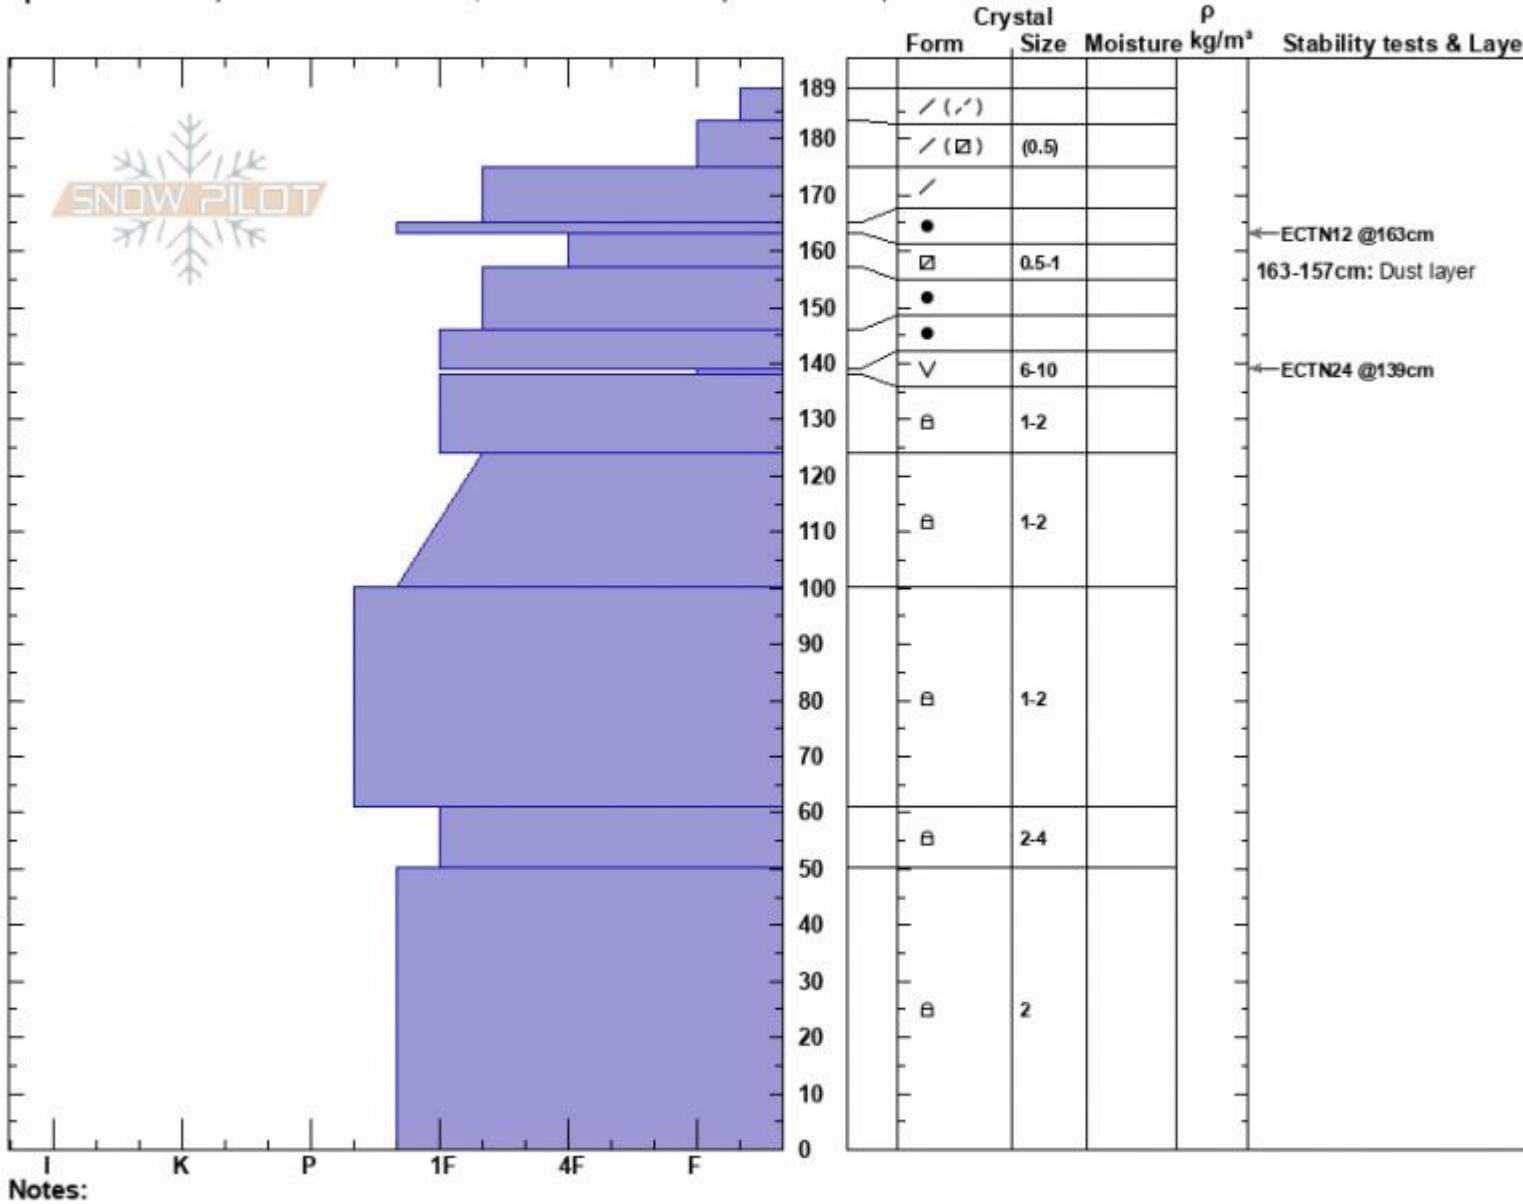

Sunlight Avalanche
 Madison Range-S
 MT
 Elevation: 9130 ft
 Aspect: 80°
 Specifics: Pit is adjacent to avalanche: crown; Recent avalanche activity on different slopes

Dave Zinn
 02/13/2025 - 11:30am
 Co-ord: 44.96913N, -111.30240W
 Slope Angle: 35°
 Wind Loading: previous

Stability: Fair
 Air Temperature: -14°C
 Sky Cover: SCT
 Precipitation: NO
 Wind: SW Light Breeze

HS:189
 PF:80
 Layer Notes:
 163-157cm: Dust layer
 139-138cm: Problematic layer

Advisory Region
 Southern Madison
 Longitude
 -111.27W
 Latitude
 45.06N

Avalanche Details: [Persistent Slab Avalanches in Taylor Fork Southern Madison, 2025-02-13](#)