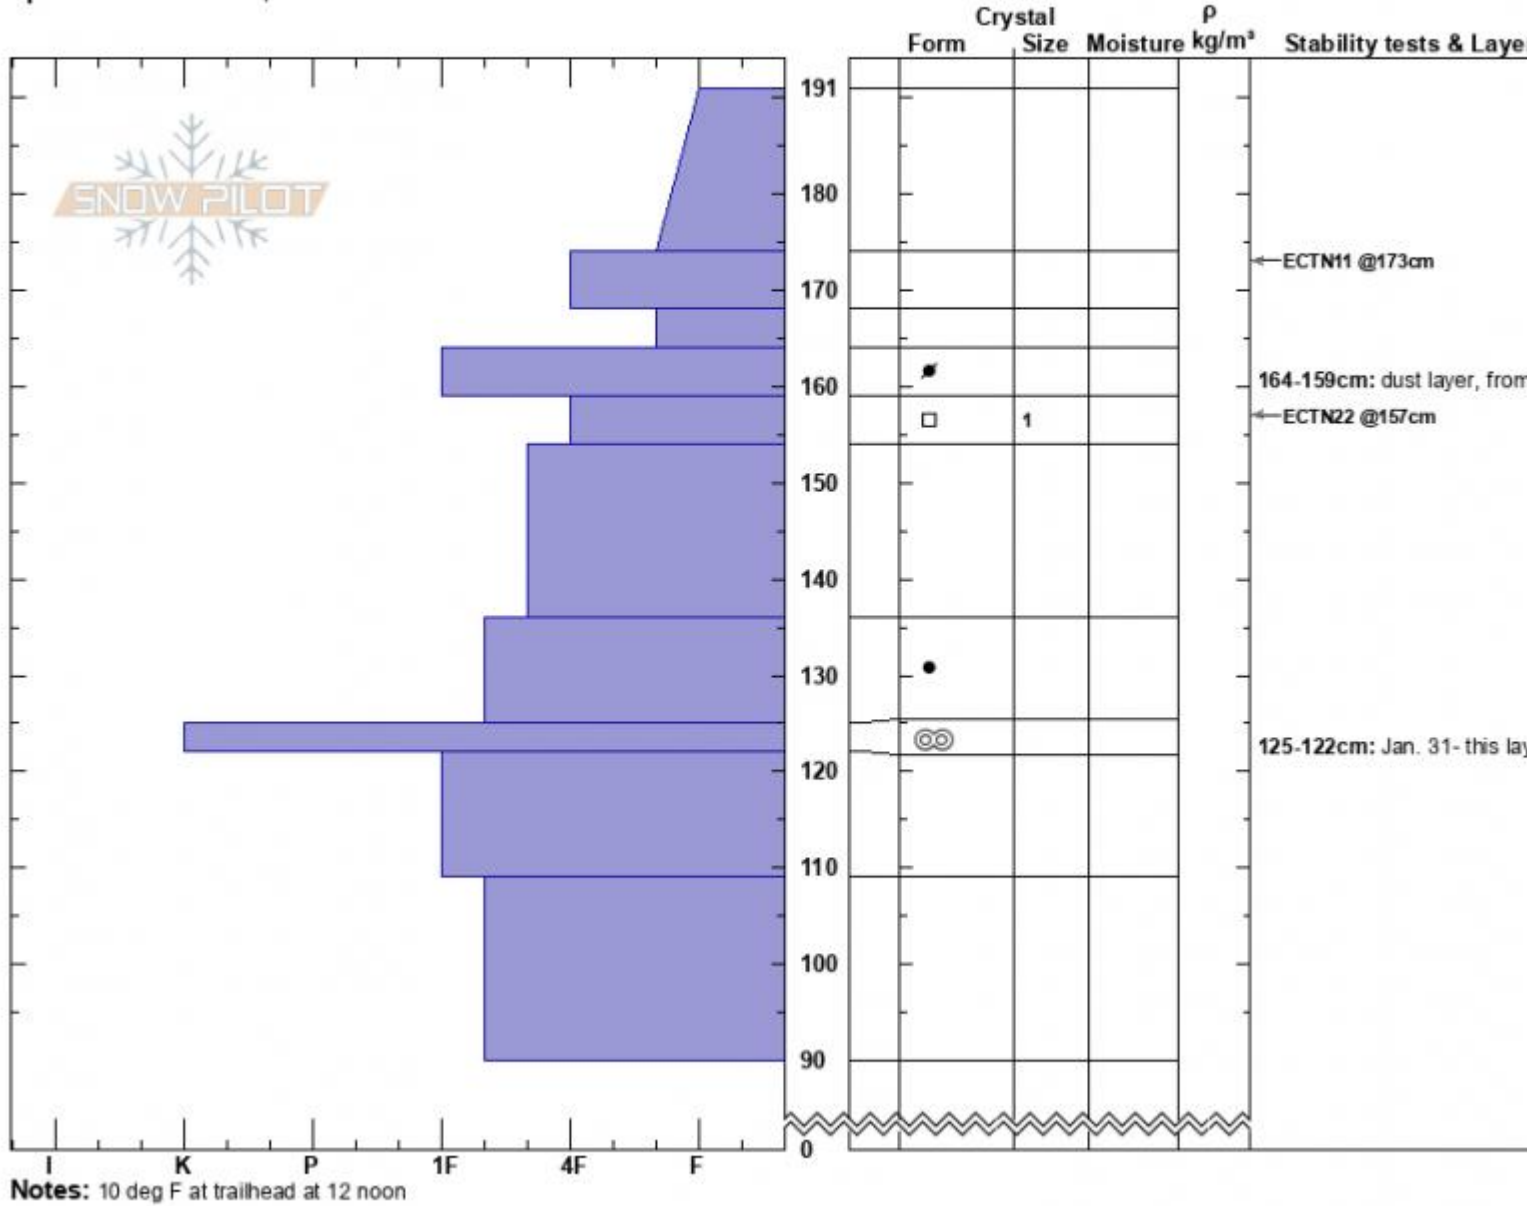

north of Cooke City
 Beartooths
 MT
Elevation: 9300 ft
Aspect: 110°
Specifics: We skied slope

Beau Fredlund
 02/10/2025 - 11:00am
Co-ord: 45.01959N, -109.93555E
Slope Angle: 28°
Wind Loading:

Stability:
Air Temperature:
Sky Cover: SCT
Precipitation:
Wind: W Light Breeze

HS: 191 **Layer Notes:**
 168-164cm: Problematic layer
 164-159cm: dust layer, from Feb.
 125-122cm: Jan. 31- this layer bu

Advisory Region
 Cooke City
 Longitude
 -109.94W
 Latitude
 45.03N
 Cooke City, 2025-02-14