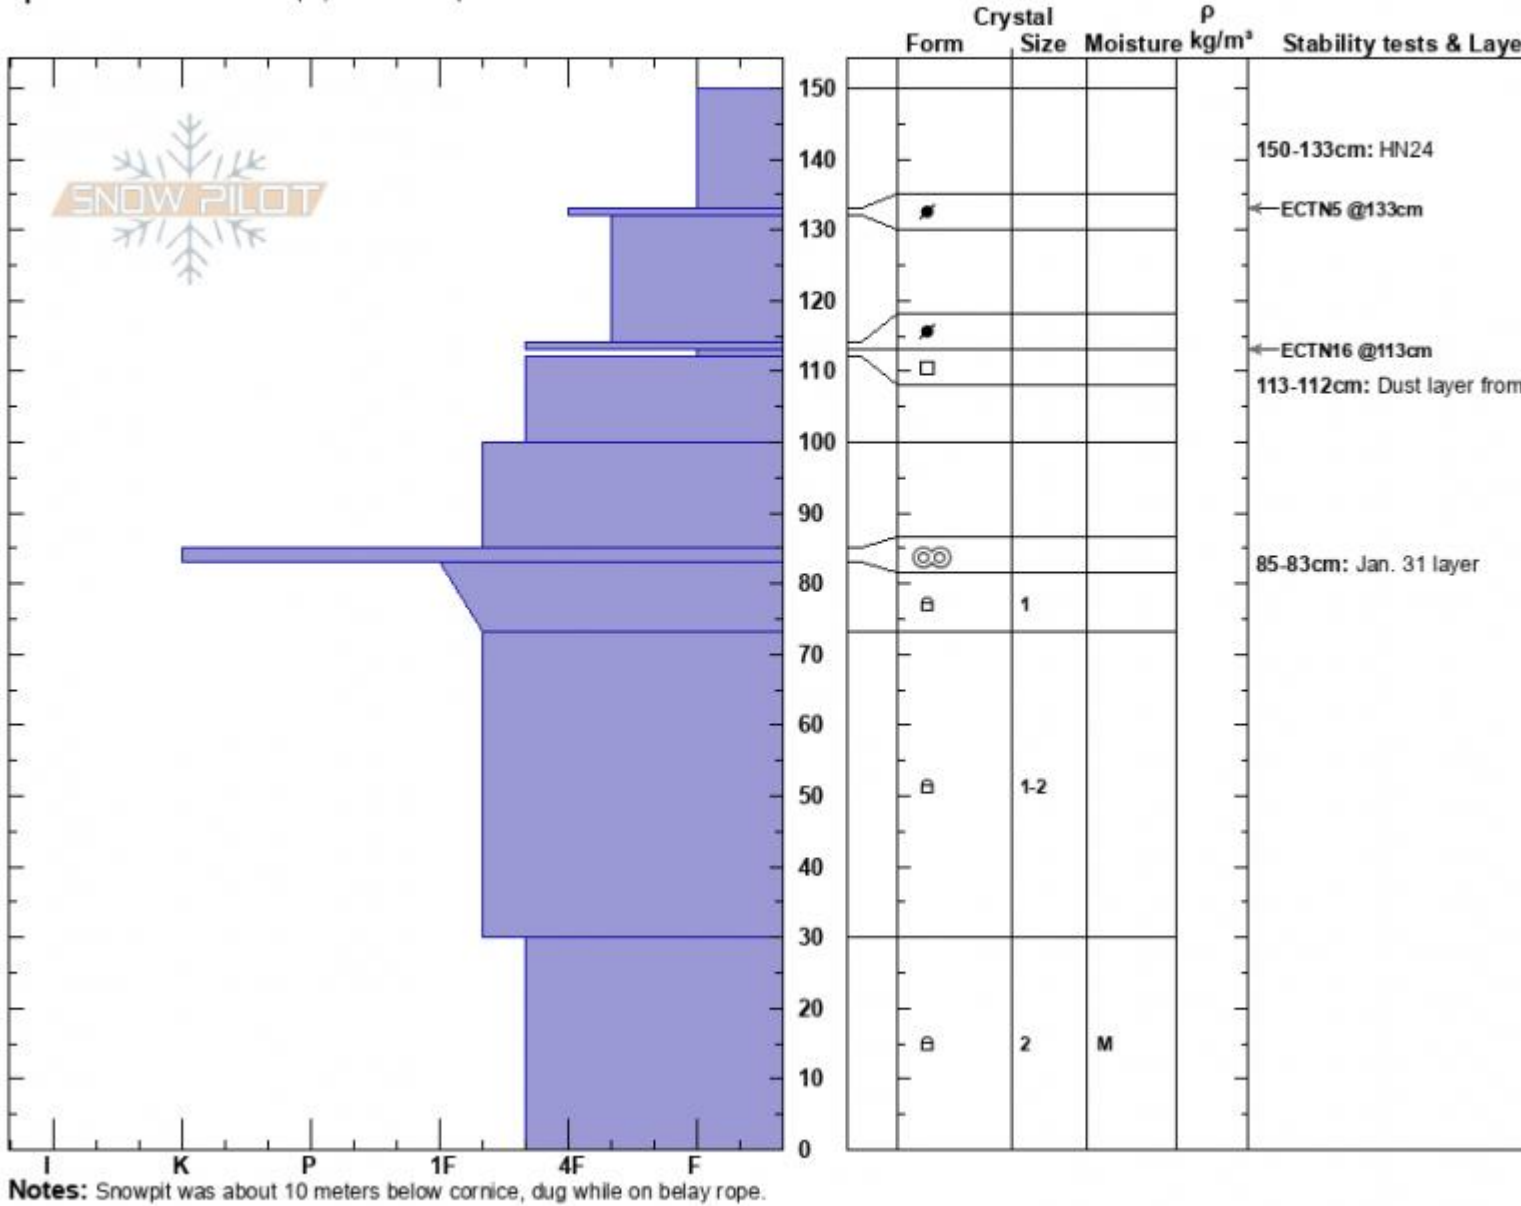

Town Hill, Main Gully  
 Beartooths  
 MT  
 Elevation: 8400 ft  
 Aspect: 108°  
 Specifics: Ski tracks on slope; We skied slope

Beau Fredlund  
 02/14/2025 - 3:00pm  
 Co-ord: 45.02545N, -109.93602E  
 Slope Angle: 33°  
 Wind Loading:

Stability:  
 Air Temperature:  
 Sky Cover:  
 Precipitation:  
 Wind: W Light Breeze

HS:150  
**Layer Notes:**  
 150-133cm: HN24  
 113-112cm: Dust layer from Feb.  
 113-112cm: Problematic layer  
 85-83cm: Jan. 31 layer

Feb. 3rd dust layer appears to have faceted out more during previous 4 days of below 0F temps.

Advisory Region  
 Cooke City  
 Longitude  
 -109.94W  
 Latitude  
 45.03N  
 Cooke City, 2025-02-14