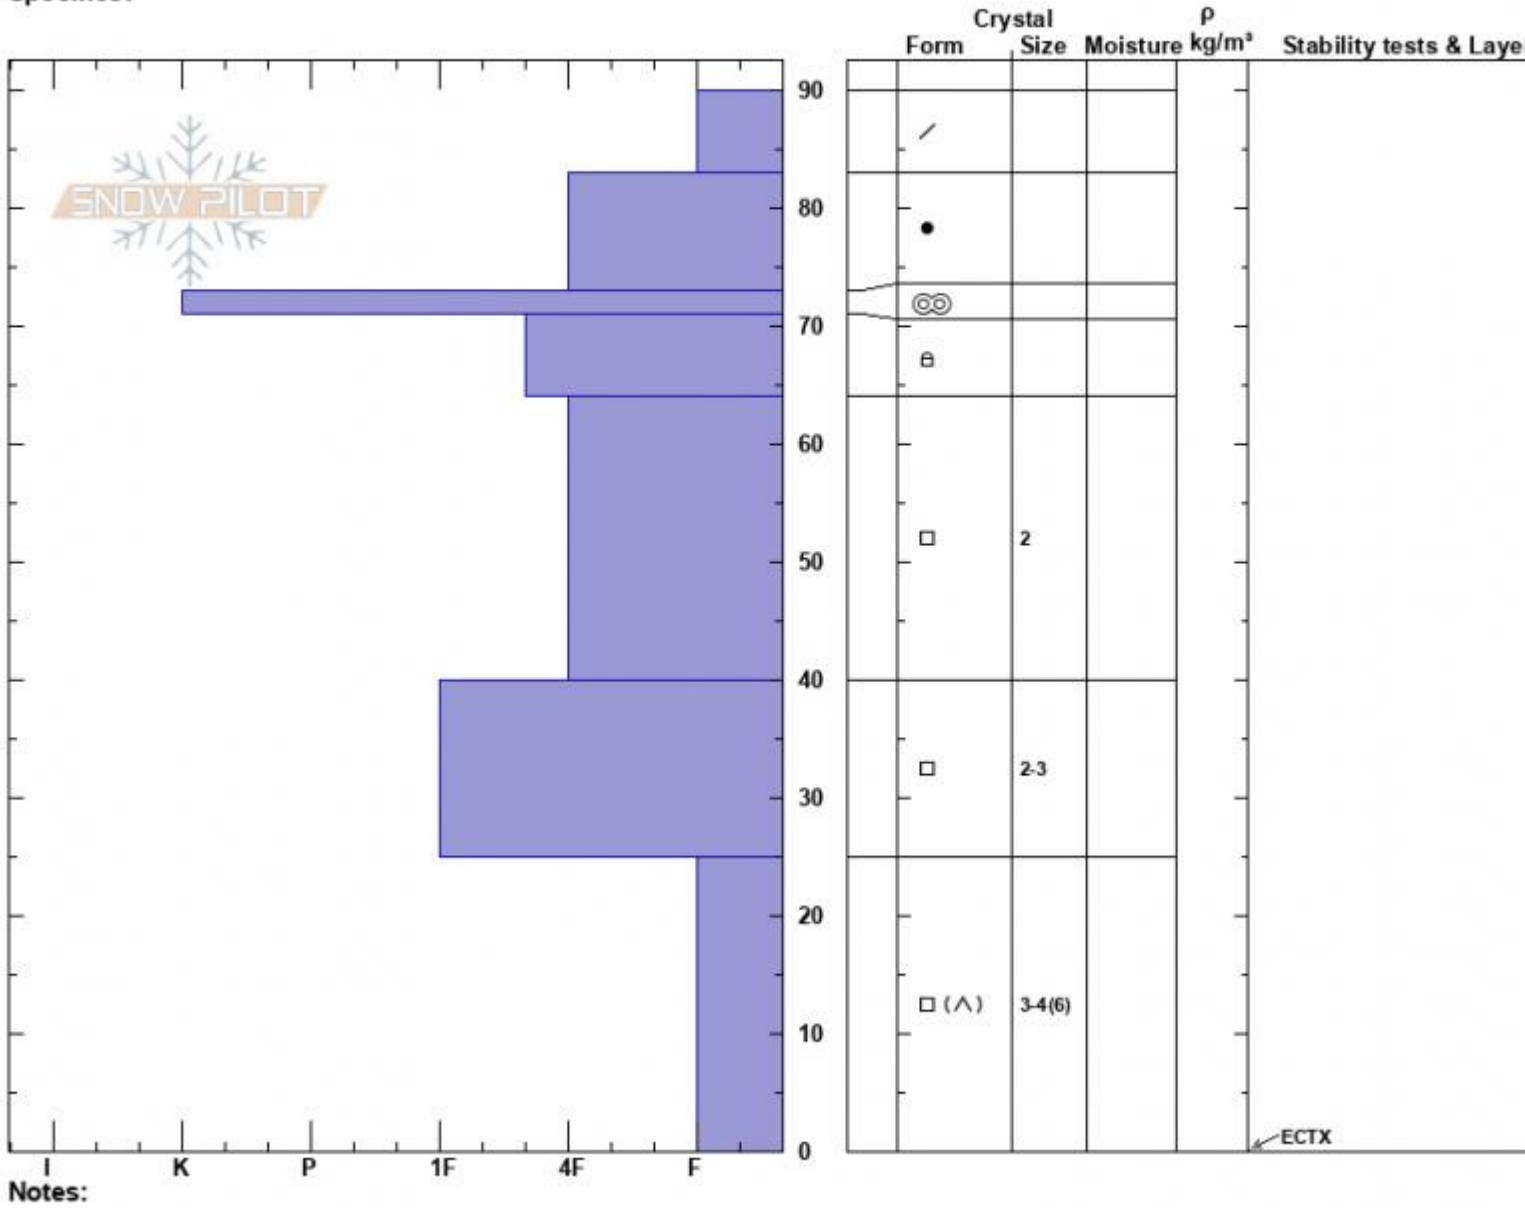

Specimen Creek  
 Gallatin Range-S  
 MT  
 Elevation: 8100 ft  
 Aspect: 275°  
 Specifics:

Haylee Darby  
 02/14/2025 - 2:00pm  
 Co-ord: 45.03233N, -111.06006W  
 Slope Angle: 20°  
 Wind Loading: no

Stability:  
 Air Temperature: -1°C  
 Sky Cover: BKN  
 Precipitation: NO  
 Wind: S Light Breeze

HS:90  
 PF:80  
 PS:15  
 Layer Notes:

Advisory Region  
 Southern Gallatin  
 Longitude  
 -111.05W  
 Latitude  
 45.03N  
 Southern Gallatin, 2025-02-14