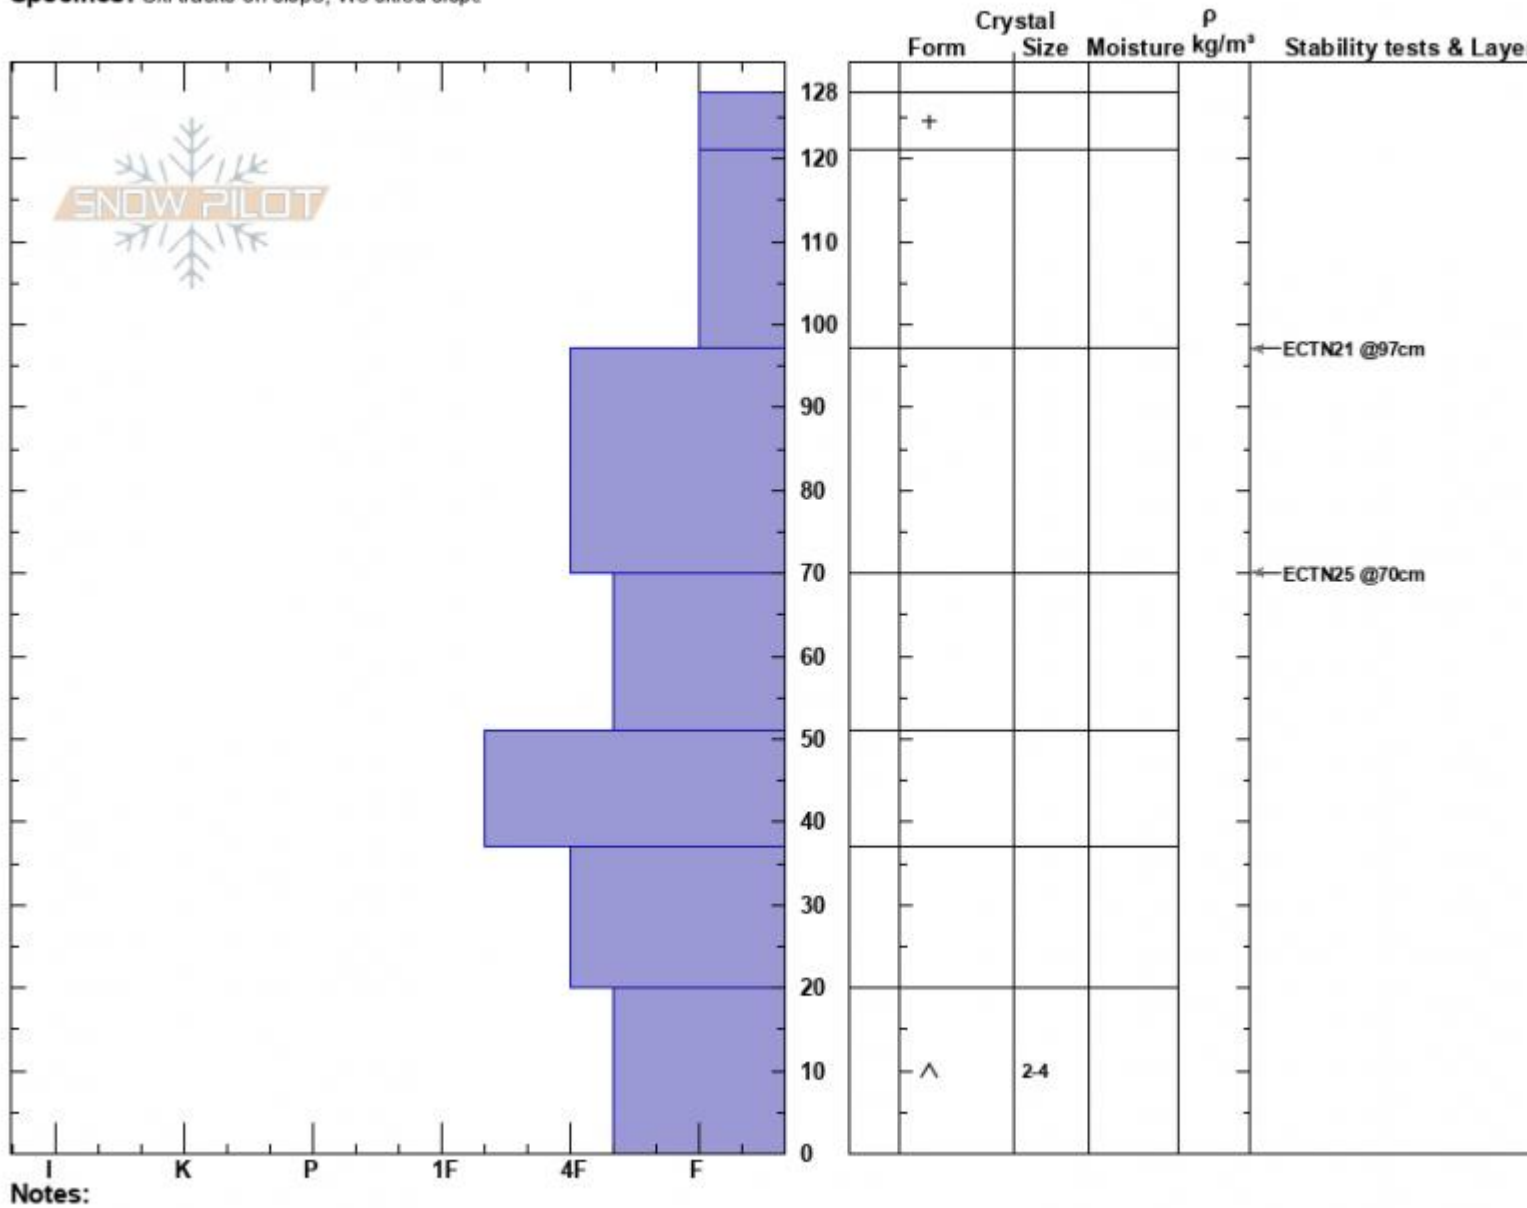

Bacon Rind
 Madison Range-S
 MT
 Elevation: 8800 ft
 Aspect: 110°
 Specifics: Ski tracks on slope; We skied slope

Ian Hoyer
 02/19/2025 - 12:00pm
 Co-ord: 44.95961N, -111.09928W
 Slope Angle: 24°
 Wind Loading: no

Stability: Good
 Air Temperature:
 Sky Cover: OVC
 Precipitation: NO
 Wind: Calm

HS:128 **Layer Notes:**
 20-0cm: Problematic layer

Advisory Region
 Southern Madison
 Longitude
 -111.10W
 Latitude
 44.96N
 Southern Madison, 2025-02-19