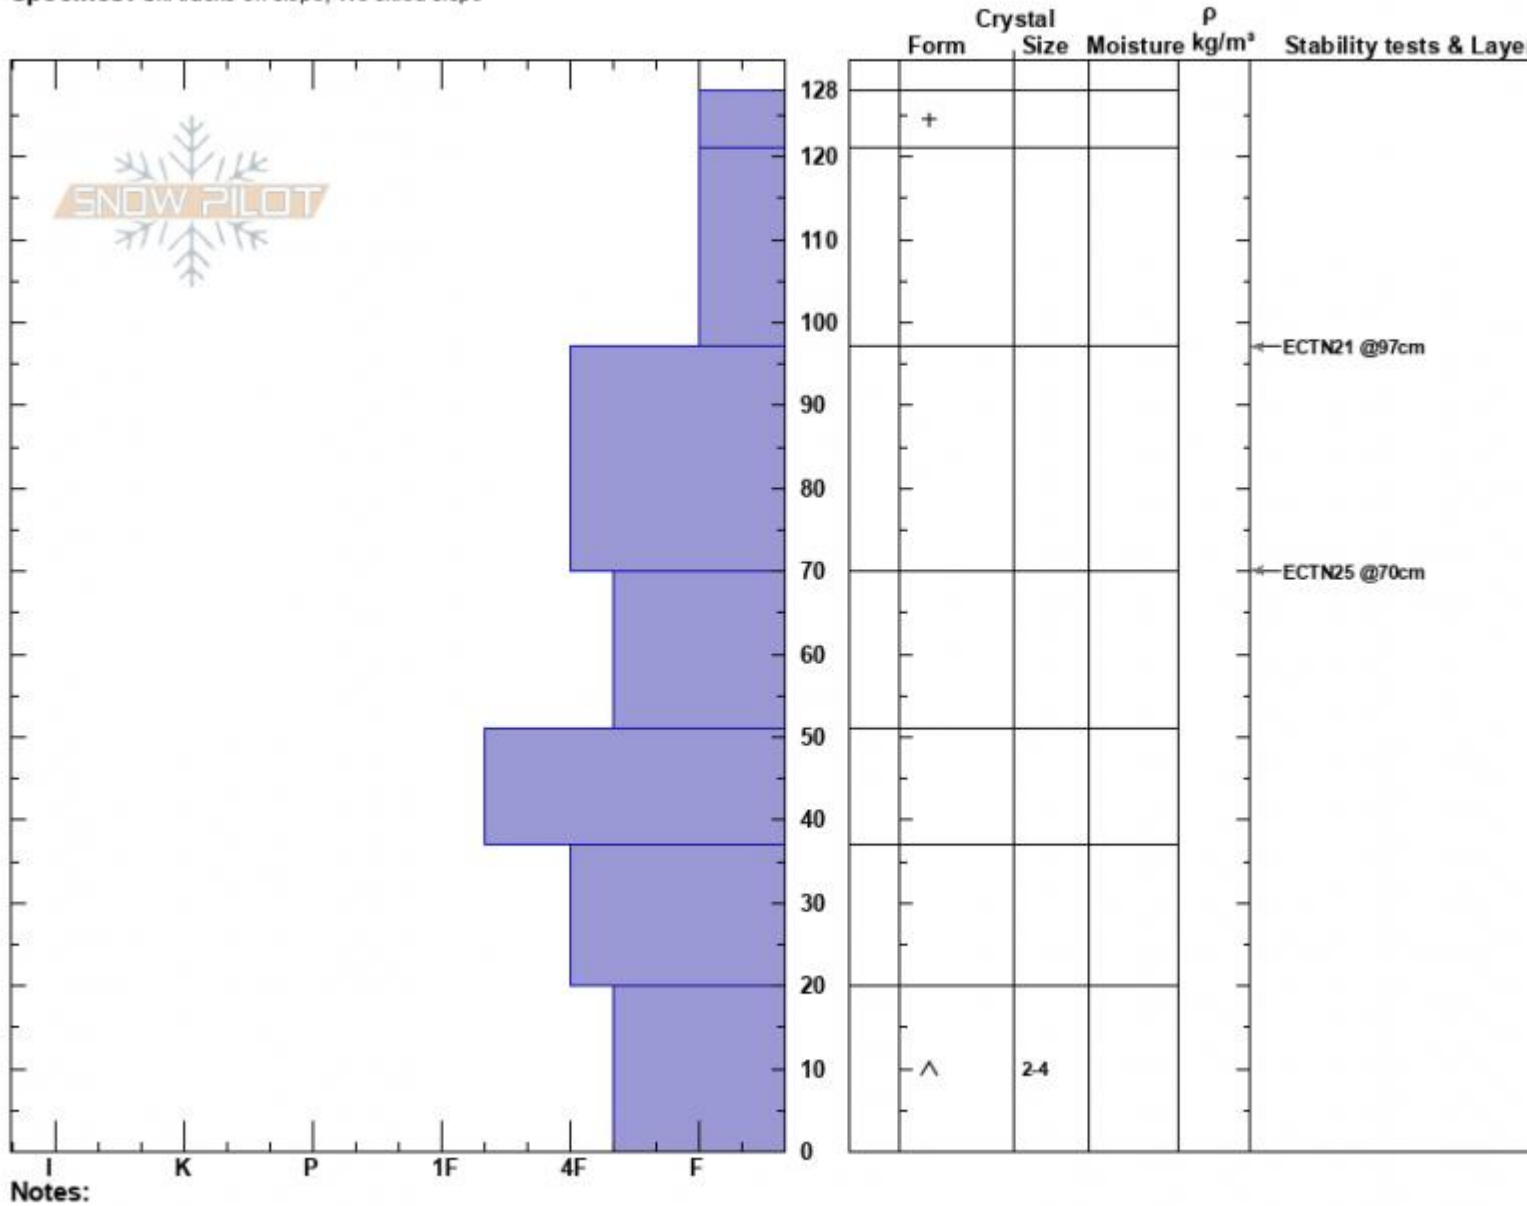

Bacon Rind
 Madison Range-S
 MT
 Elevation: 8800 ft
 Aspect: 110°
 Specifics: Ski tracks on slope; We skied slope

Ian Hoyer
 02/19/2025 - 12:00pm
 Co-ord: 44.95961N, -111.09928W
 Slope Angle: 24°
 Wind Loading: no

Stability: Good
 Air Temperature:
 Sky Cover: OVC
 Precipitation: NO
 Wind: Calm

HS:128 Layer Notes:
 20-0cm: Problematic layer

Advisory Region
 Southern Madison
 Longitude
 -111.10W
 Latitude
 44.96N
 Southern Madison, 2025-02-19