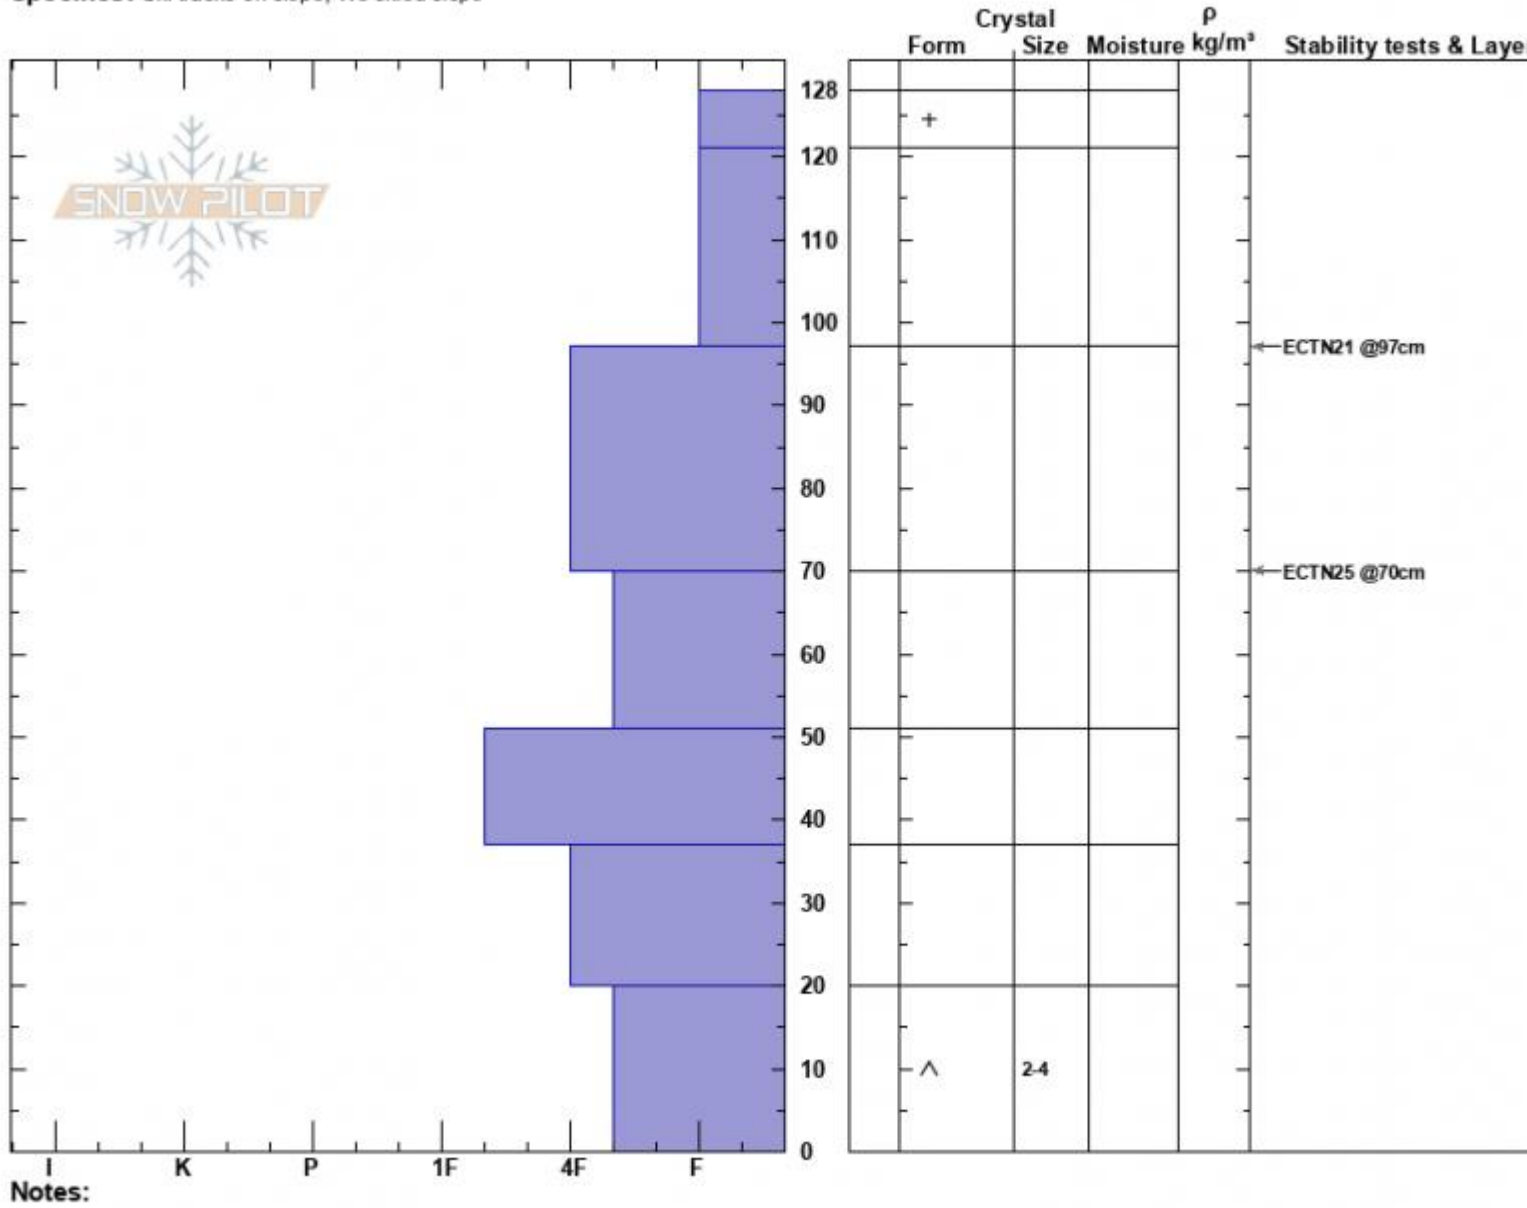

Bacon Rind  
 Madison Range-S  
 MT  
 Elevation: 8800 ft  
 Aspect: 110°  
 Specifics: Ski tracks on slope; We skied slope

Ian Hoyer  
 02/19/2025 - 12:00pm  
 Co-ord: 44.95961N, -111.09928W  
 Slope Angle: 24°  
 Wind Loading: no

Stability: Good  
 Air Temperature:  
 Sky Cover: OVC  
 Precipitation: NO  
 Wind: Calm

HS:128    **Layer Notes:**  
 20-0cm: Problematic layer

Advisory Region  
 Southern Madison  
 Longitude  
 -111.10W  
 Latitude  
 44.96N  
 Southern Madison, 2025-02-19