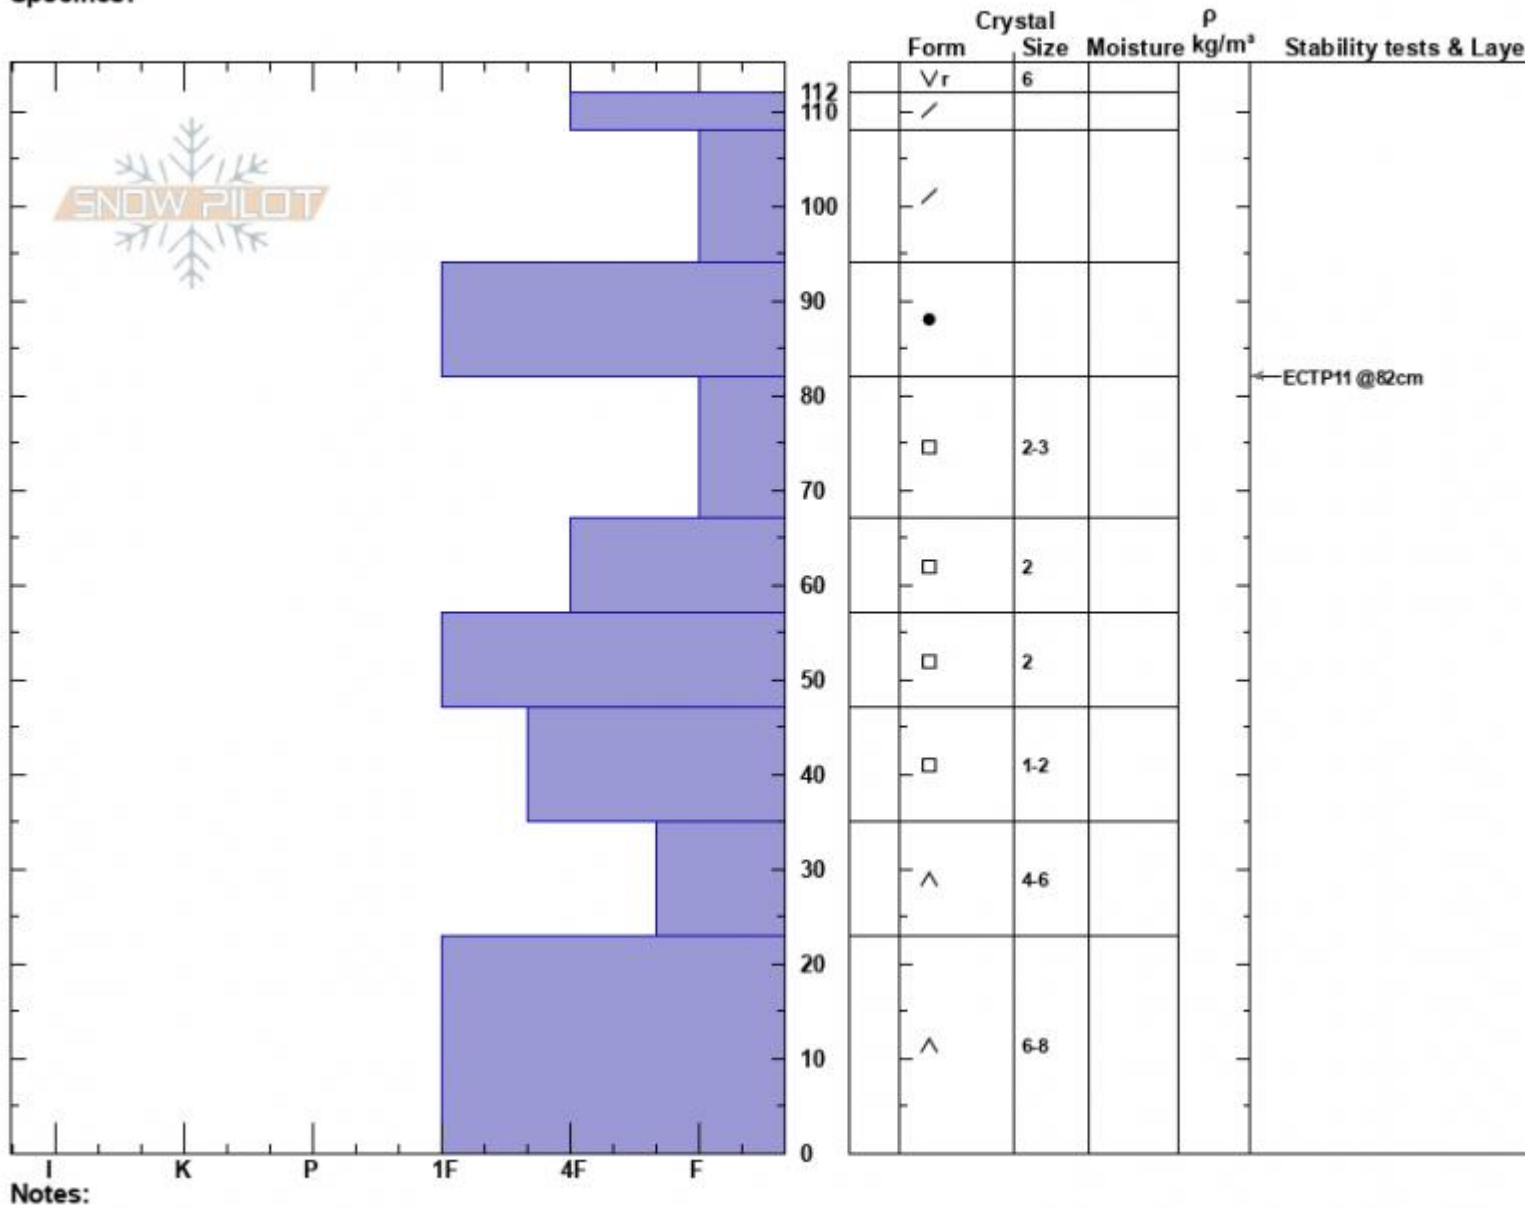

Sunlight Basin  
 Madison Range-S  
 MT  
 Elevation: 9482 ft  
 Aspect: 110°  
 Specifics:

Haylee Darby  
 02/21/2025 - 11:00am  
 Co-ord: 44.97509N, -111.31389W  
 Slope Angle: 27°  
 Wind Loading: no

Stability:  
 Air Temperature:  
 Sky Cover: CLR  
 Precipitation: NO  
 Wind: S Light Breeze

HS:112  
 PF:90  
 Layer Notes:

Advisory Region  
 Southern Madison  
 Longitude  
 -111.27W  
 Latitude  
 45.06N  
 Southern Madison, 2025-02-21