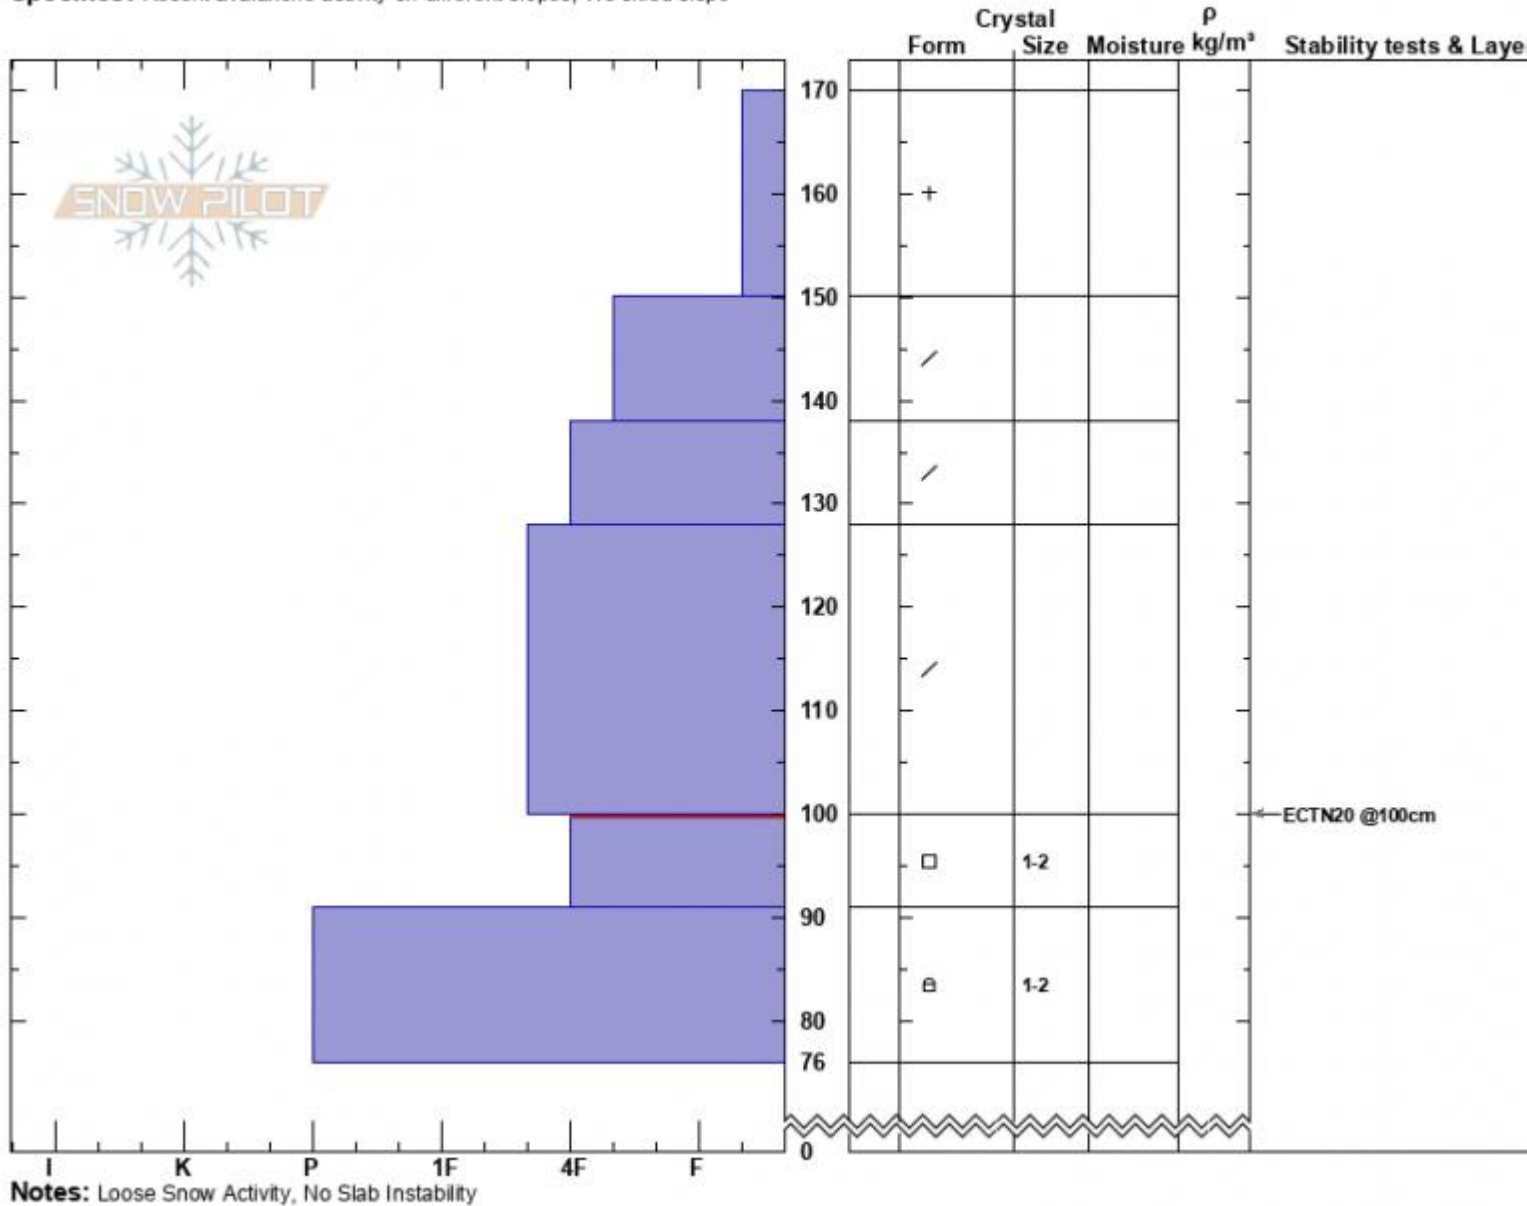

Beehive Tylers
 Madison Range-N
 MT
 Elevation: 9050 ft
 Aspect: 250°
 Specifics: Recent avalanche activity on different slopes; We skied slope

Dave Zinn
 02/16/2025 - 12:00pm
 Co-ord: 45.32255N, -111.38234W
 Slope Angle: 15°
 Wind Loading: no

Stability: Good
 Air Temperature:
 Sky Cover: OVC
 Precipitation: S1
 Wind: Calm

HS:170 Layer Notes:
 PF:50 100-91cm: Problematic layer

Advisory Region
 Northern Madison
 Longitude
 -111.39W
 Latitude
 45.34N
 Northern Madison, 2025-02-16