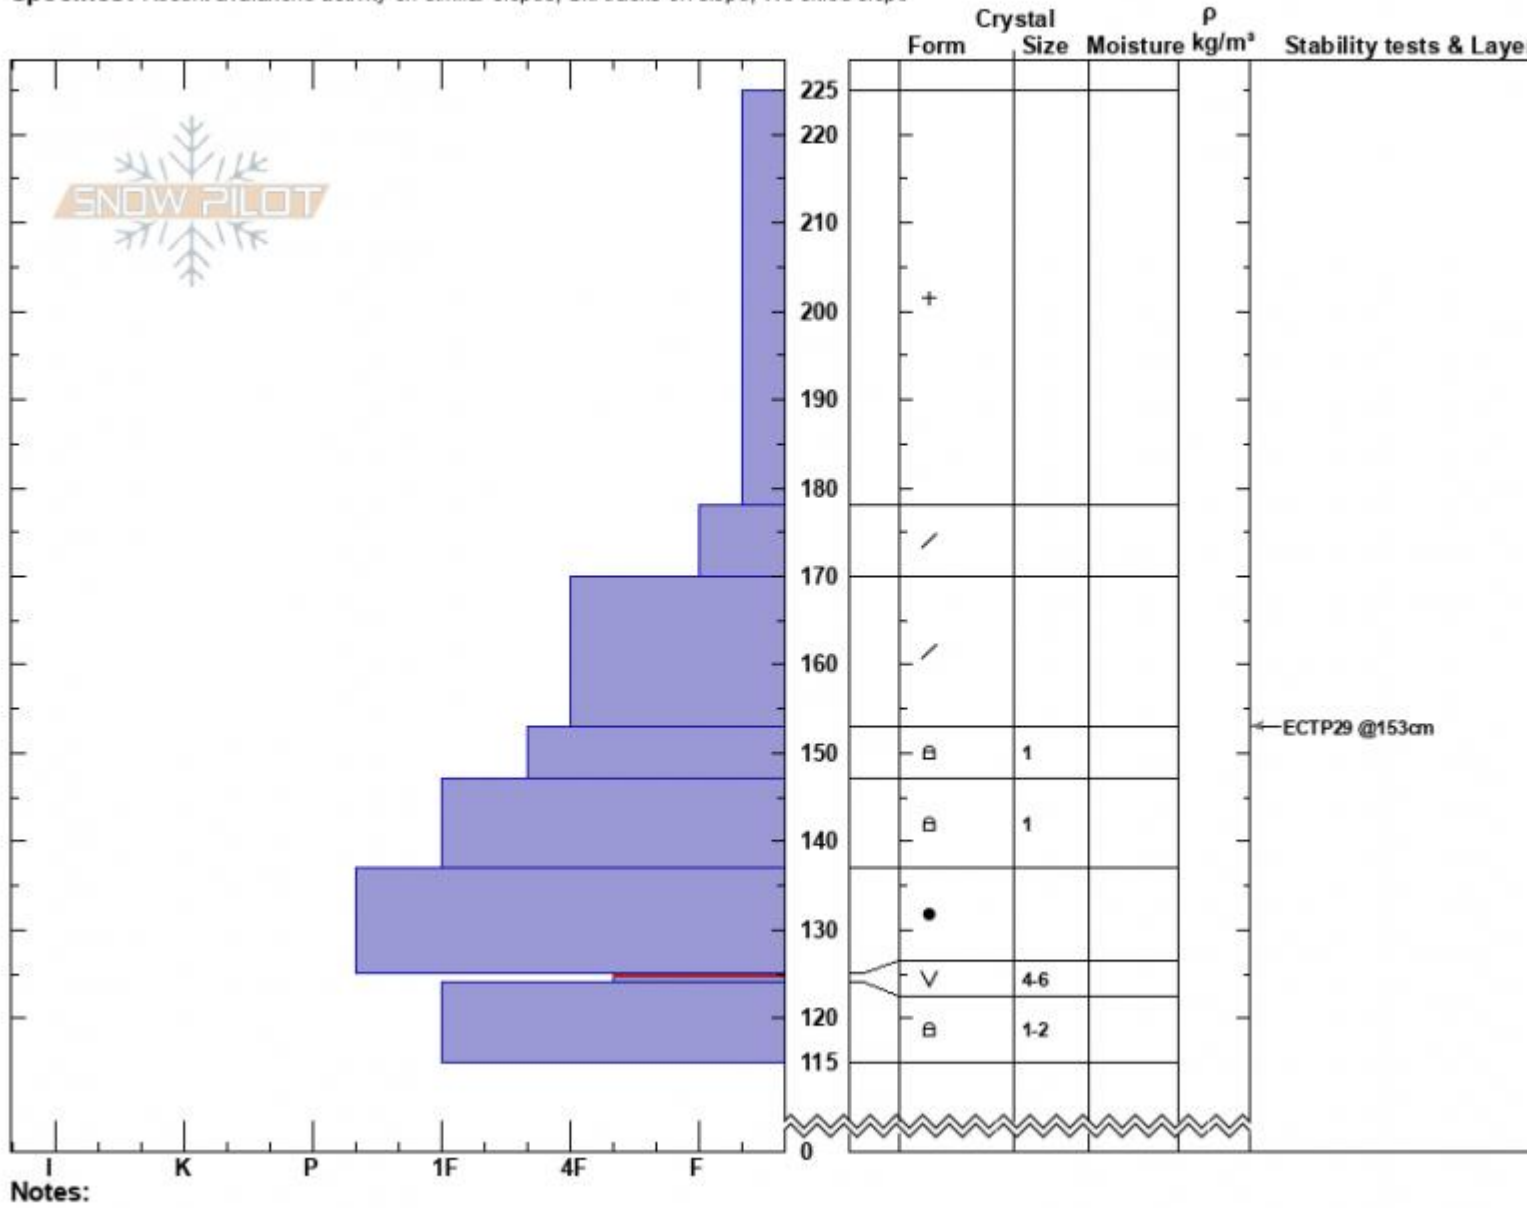

Bear Spankys
 Madison Range-N
 MT
 Elevation: 9150 ft
 Aspect: 80°
 Specifics: Recent avalanche activity on similar slopes; Ski tracks on slope; We skied slope

Dave Zinn
 02/16/2025 - 12:30pm
 Co-ord: 45.32419N, -111.38117W
 Slope Angle: 22°
 Wind Loading: no

Stability: Good
 Air Temperature:
 Sky Cover: OVC
 Precipitation: S1
 Wind: Calm

HS:225
 PF:75
 Layer Notes: 125-124cm: Problematic layer

Advisory Region
 Northern Madison
 Longitude
 -111.38W
 Latitude
 45.35N
 Northern Madison, 2025-02-16