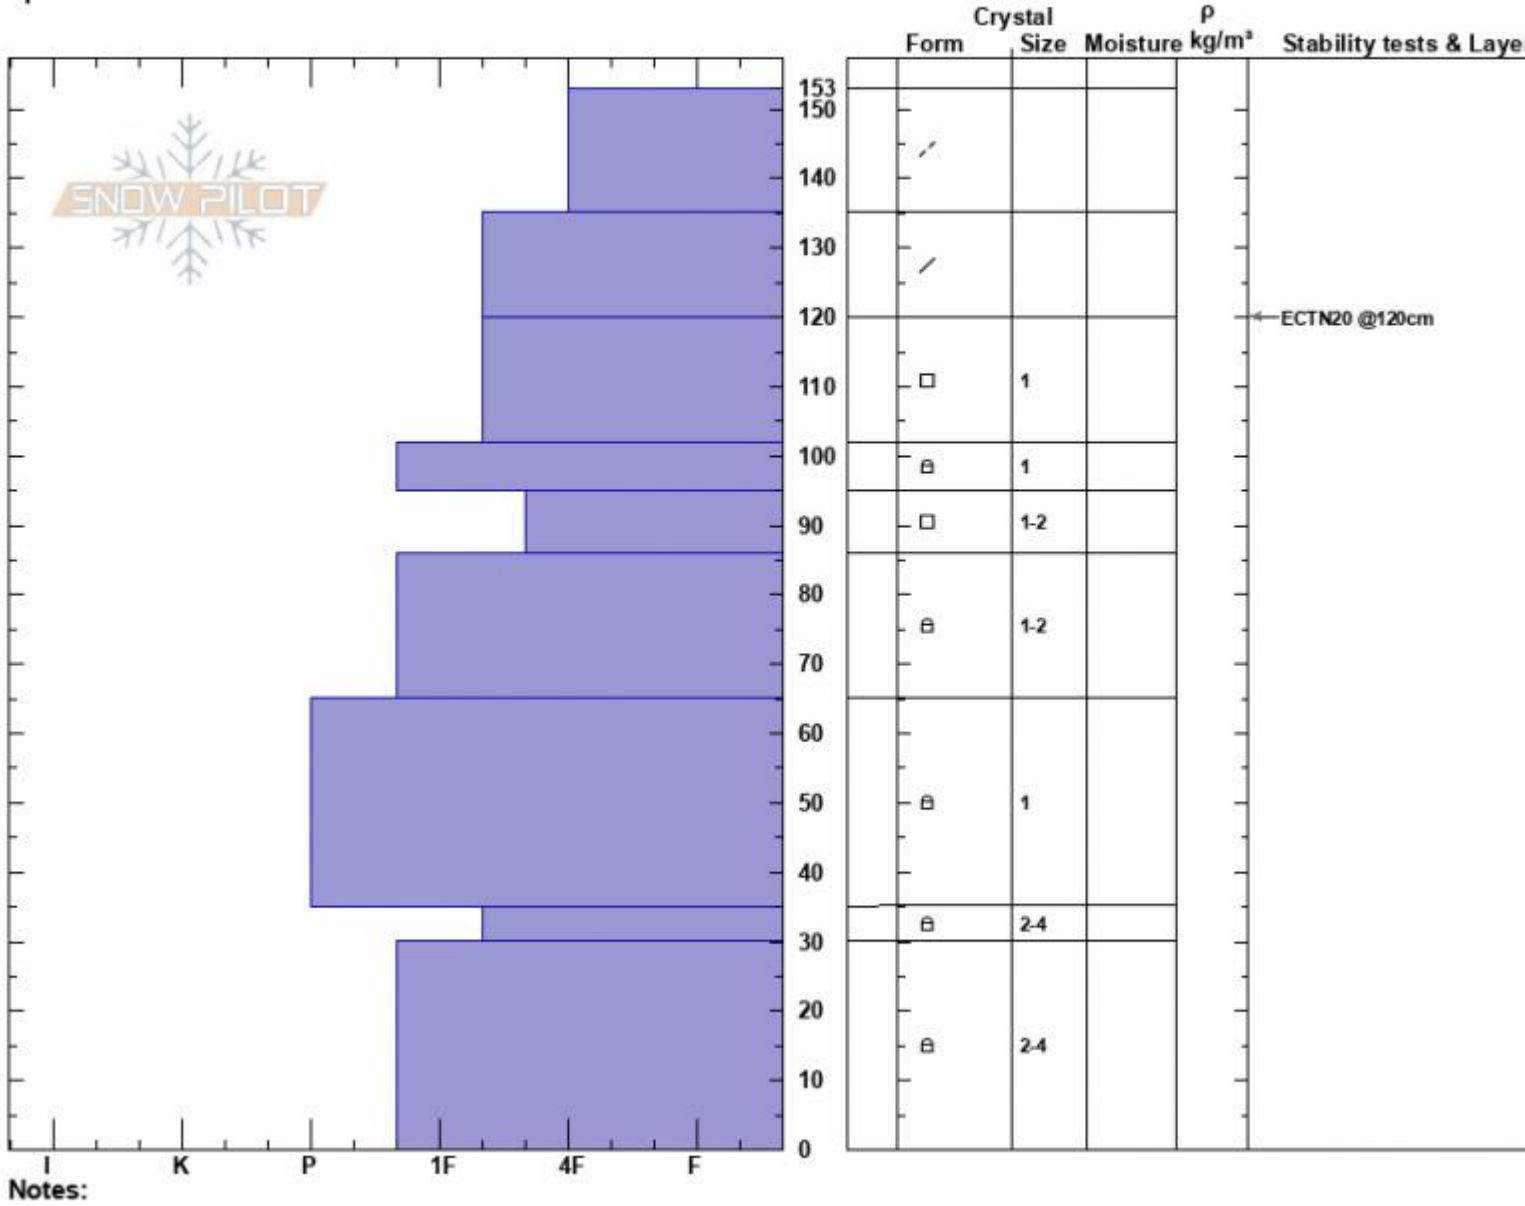

Jones Creek Rib
 Bridger Range
 MT
 Elevation: 8432 ft
 Aspect: 247°
 Specifics:

Haylee Darby
 02/25/2025 - 11:50pm
 Co-ord: 45.82384N, -110.93298W
 Slope Angle: 27°
 Wind Loading:

Stability:
 Air Temperature:
 Sky Cover: BKN
 Precipitation: NO
 Wind: W Moderate

HS:153 Layer Notes:

Advisory Region
 Bridger Range
 Longitude
 -110.95W
 Latitude
 45.85N
 Bridger Range, 2025-02-25