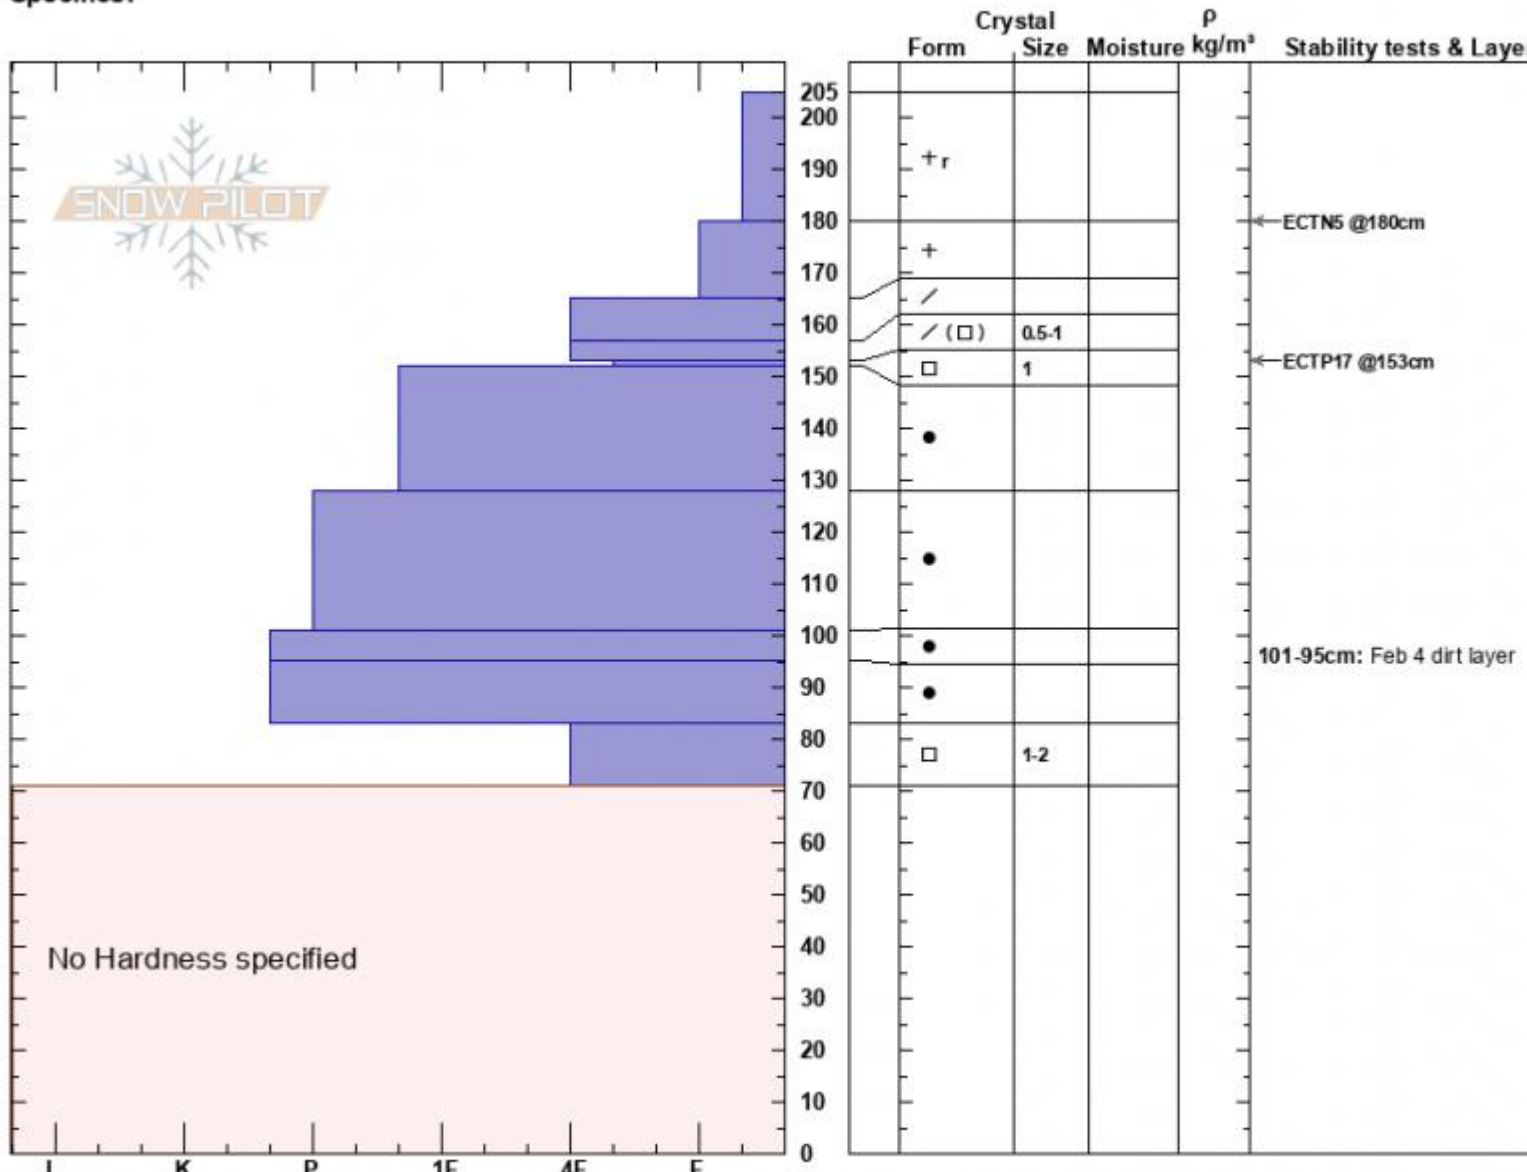

Tepee Basin
 Madison Range-S
 MT
 Elevation: 8856 ft
 Aspect: 70°
 Specifics:

Alex Marienthal
 03/16/2025 - 11:55am
 Co-ord: 44.89855N, -111.18493W
 Slope Angle: 21°
 Wind Loading: no

Stability: Poor
 Air Temperature: -5°C
 Sky Cover: OVC
 Precipitation: S2
 Wind: SW Moderate

HS:205
 PF:65
 Layer Notes:
 153-152cm: Problematic layer
 101-95cm: Feb 4 dirt layer

Notes: We dug two other pits. One on a SE facing slope at 9000' and one on a N facing slope at 9200'. The SE pit had a thick crust below the recent snow, the new snow and below the crust. The north facing pit had ECTP6 in the middle of 70cm of storm snow, and ECTP22 below the storm snow on sma

Advisory Region
 Southern Madison
 Longitude
 -111.19W
 Latitude
 44.90N
 Southern Madison, 2025-03-17