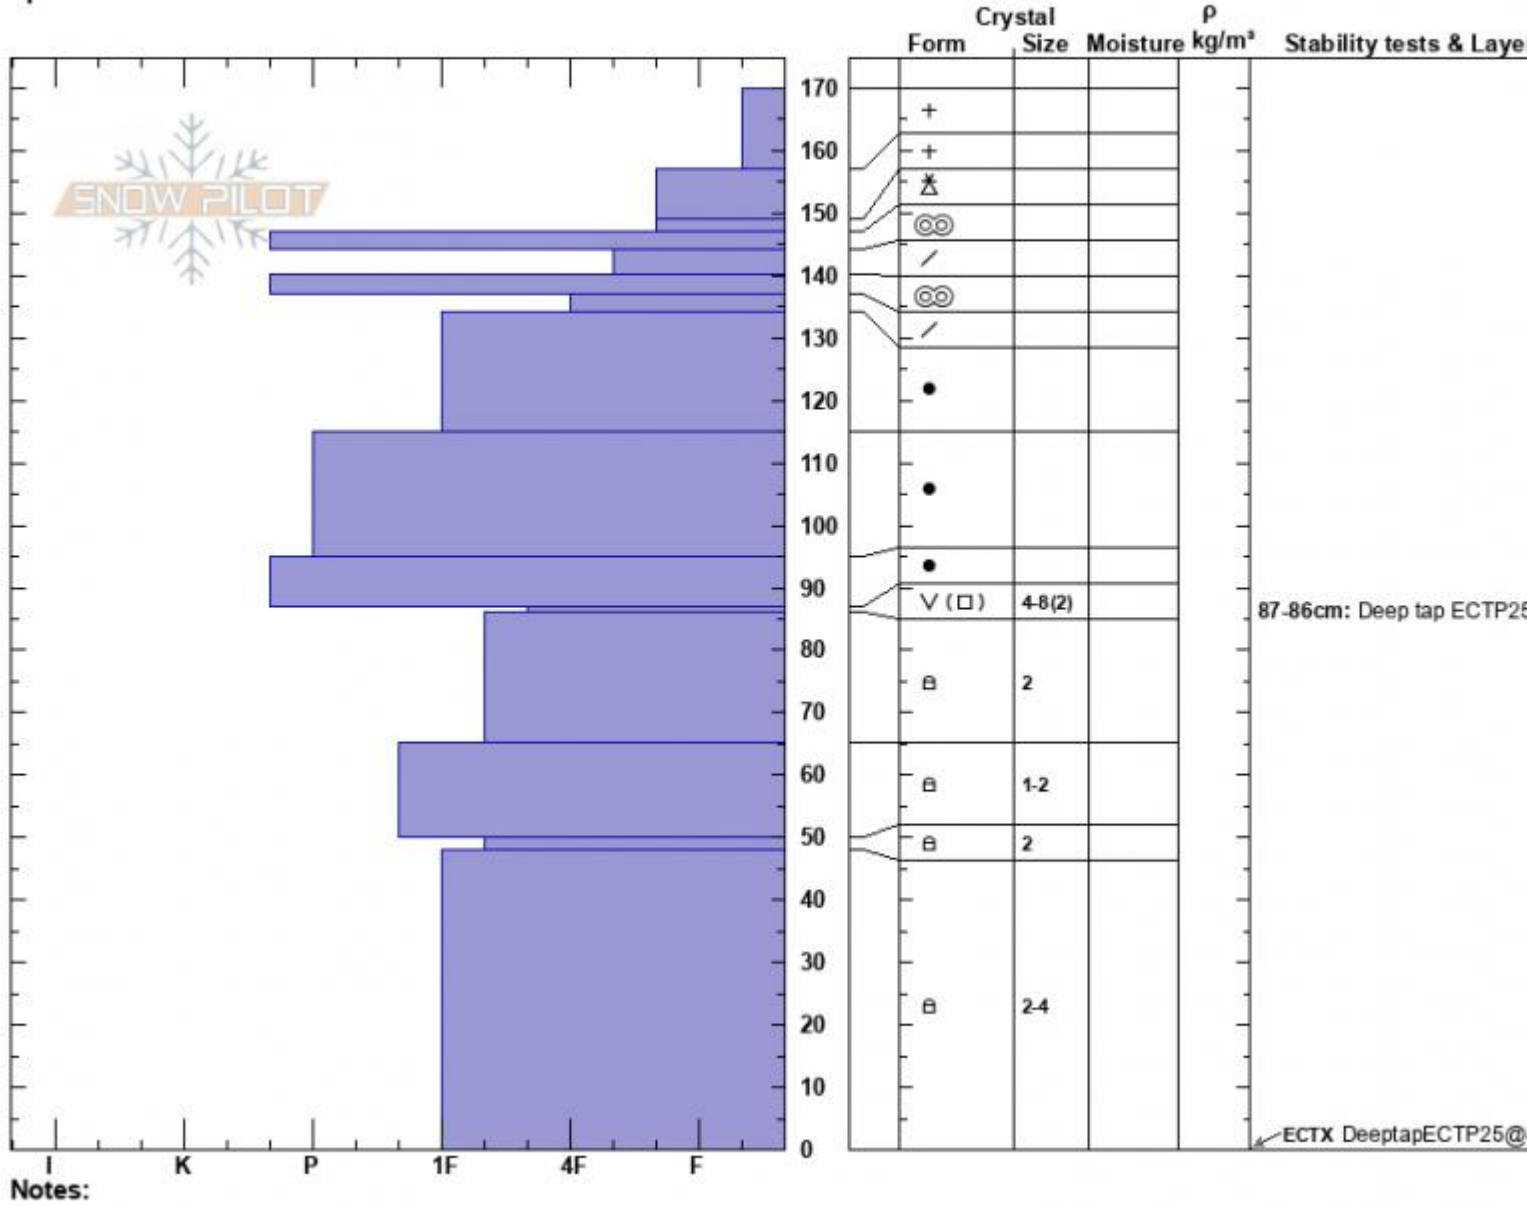

T Fork Wildernss Bndry
 Madison Range-S
 MT
 Elevation: 8850 ft
 Aspect: 270°
 Specifics:

Alex Marienthal
 03/15/2025 - 12:33am
 Co-ord: 44.97642N, -111.35879W
 Slope Angle: 23°
 Wind Loading:

Stability: Fair
 Air Temperature:
 Sky Cover: OVC
 Precipitation: S1
 Wind: SW Light Breeze

HS:170
 PF:35
Layer Notes:
 87-86cm: Deep tap ECTP25, CP
 87-86cm: Problematic layer

Advisory Region
 Southern Madison
 Longitude
 -111.27W
 Latitude
 45.06N
 Southern Madison, 2025-03-15