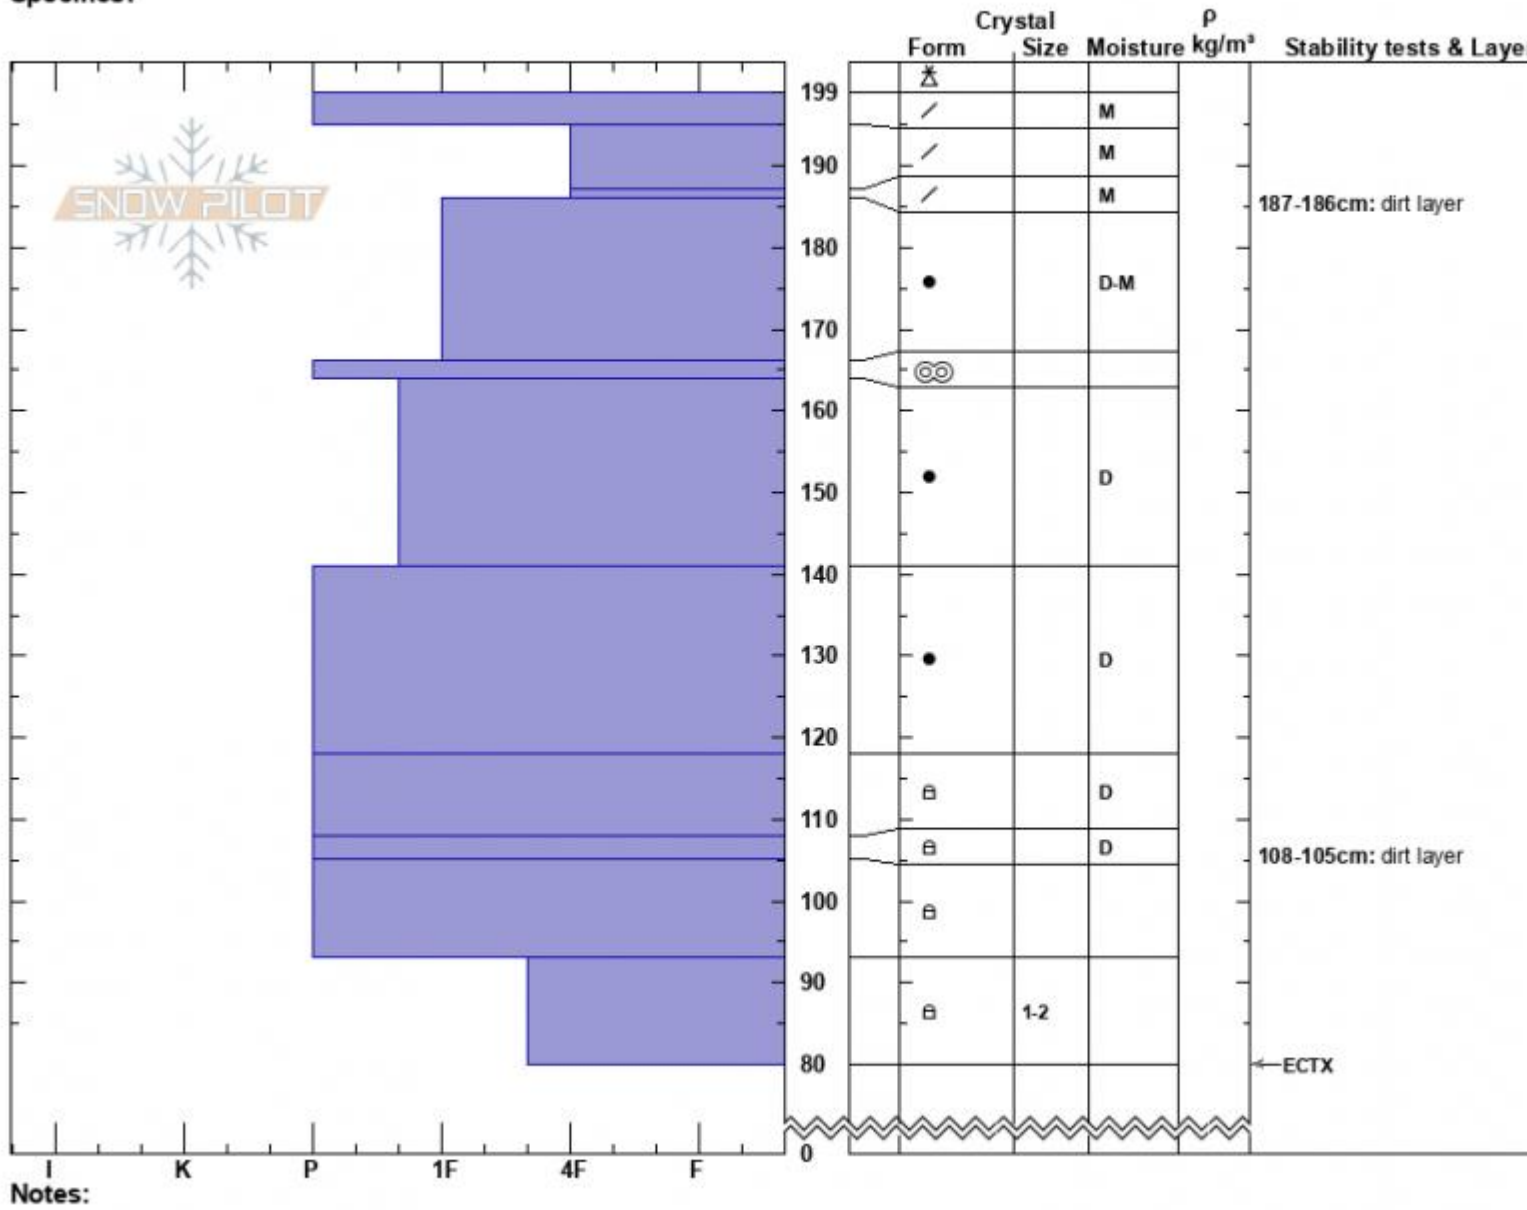

Wilderness Boundary
 Madison Range-S
 MT
 Elevation: 8800 ft
 Aspect: 285°
 Specifics:

Haylee Darby
 03/28/2025 - 1:00pm
 Co-ord: 44.97689N, -111.35927W
 Slope Angle: 17°
 Wind Loading: no

Stability:
 Air Temperature: -1°C
 Sky Cover: SCT
 Precipitation: NO
 Wind: W Calm

HS:199 Layer Notes:
 187-186cm: dirt layer
 108-105cm: dirt layer

Advisory Region
 Southern Madison
 Longitude
 -111.27W

Latitude

45.06N

Southern Madison, 2025-03-28