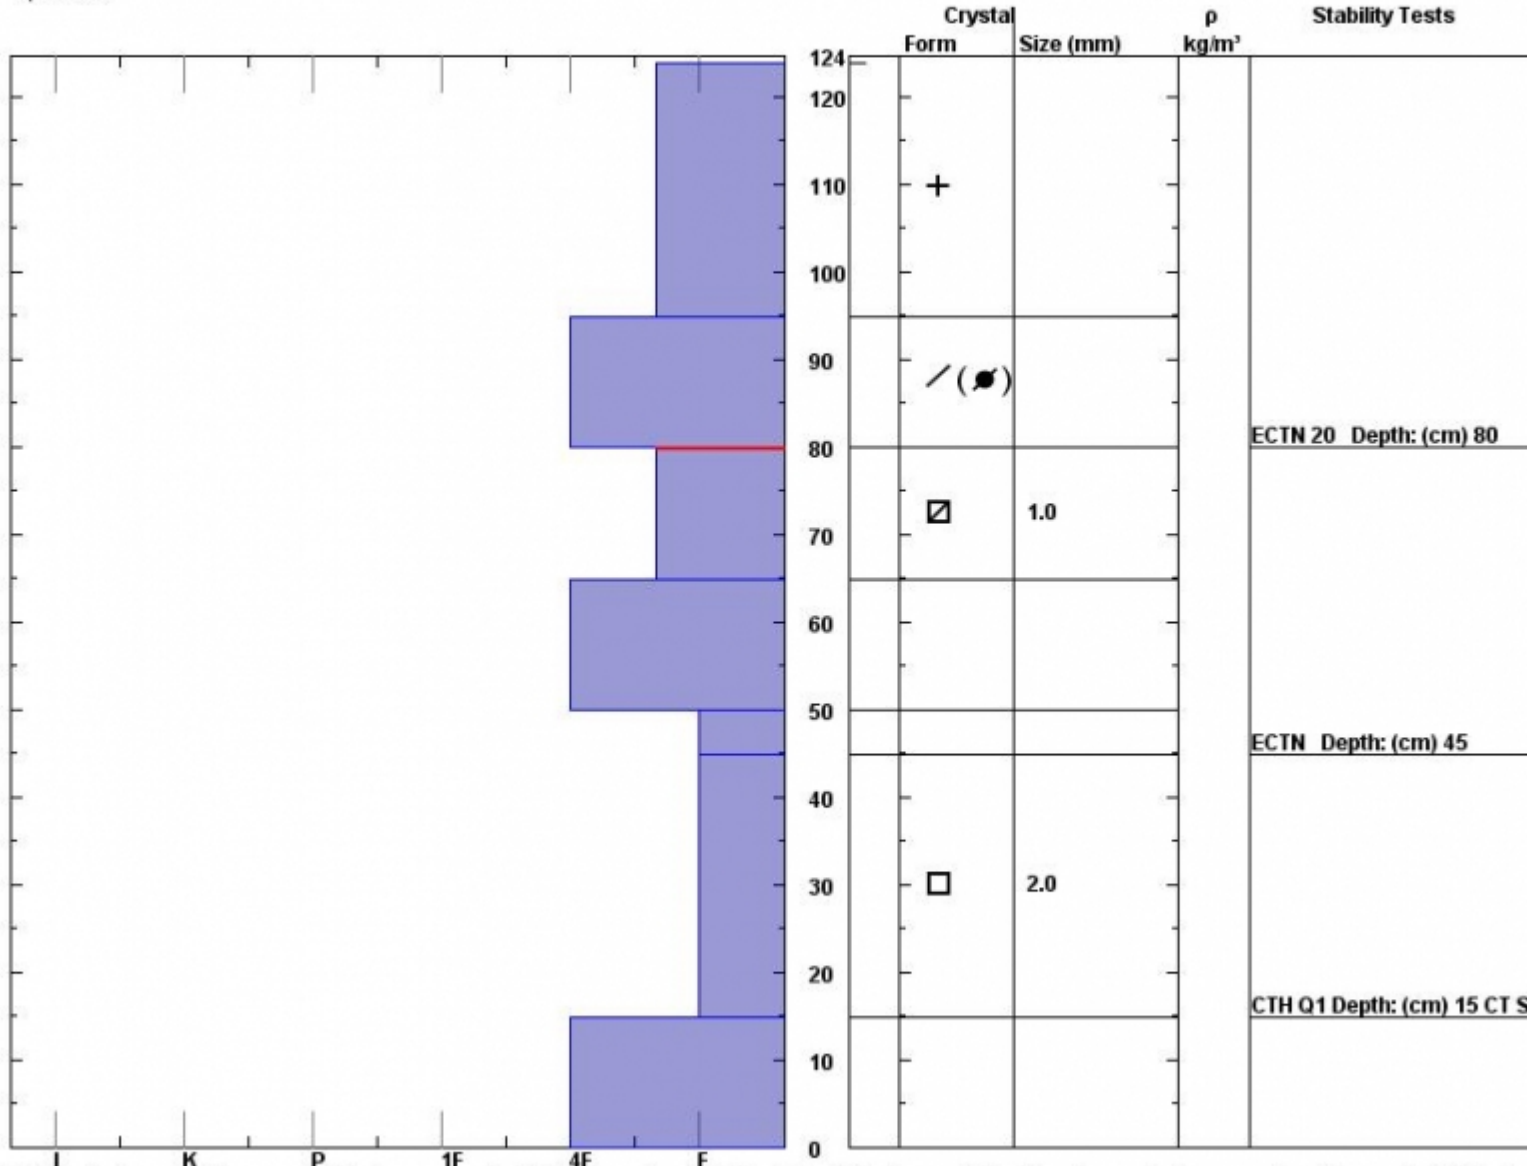

Snow Pit Profile
Yellow Mtn
Madison, MT
 Elevation (ft) **9280**
 Aspect: **60**
 Specifics:

Observer: **Mark Staples**
Thu Jan 26 12:30:00 MST 2012
 Co-ord: **45.29873 N 111.31958 W**
 Slope: **29**
 Wind loading: **no**

Stability on similar slopes: **Fair**
 Air Temperature: **C**
 Sky Cover: **Clear**
 Precipitation:
 Wind:

Stability Test Notes:
 Layer note:
65-80: Pro

Notes: Boot pen. to the ground. Weak snowpack, but lacking structure? load? both? to be unstable. Nearby on similar aspect we triggered a thick wind facets over rocks.