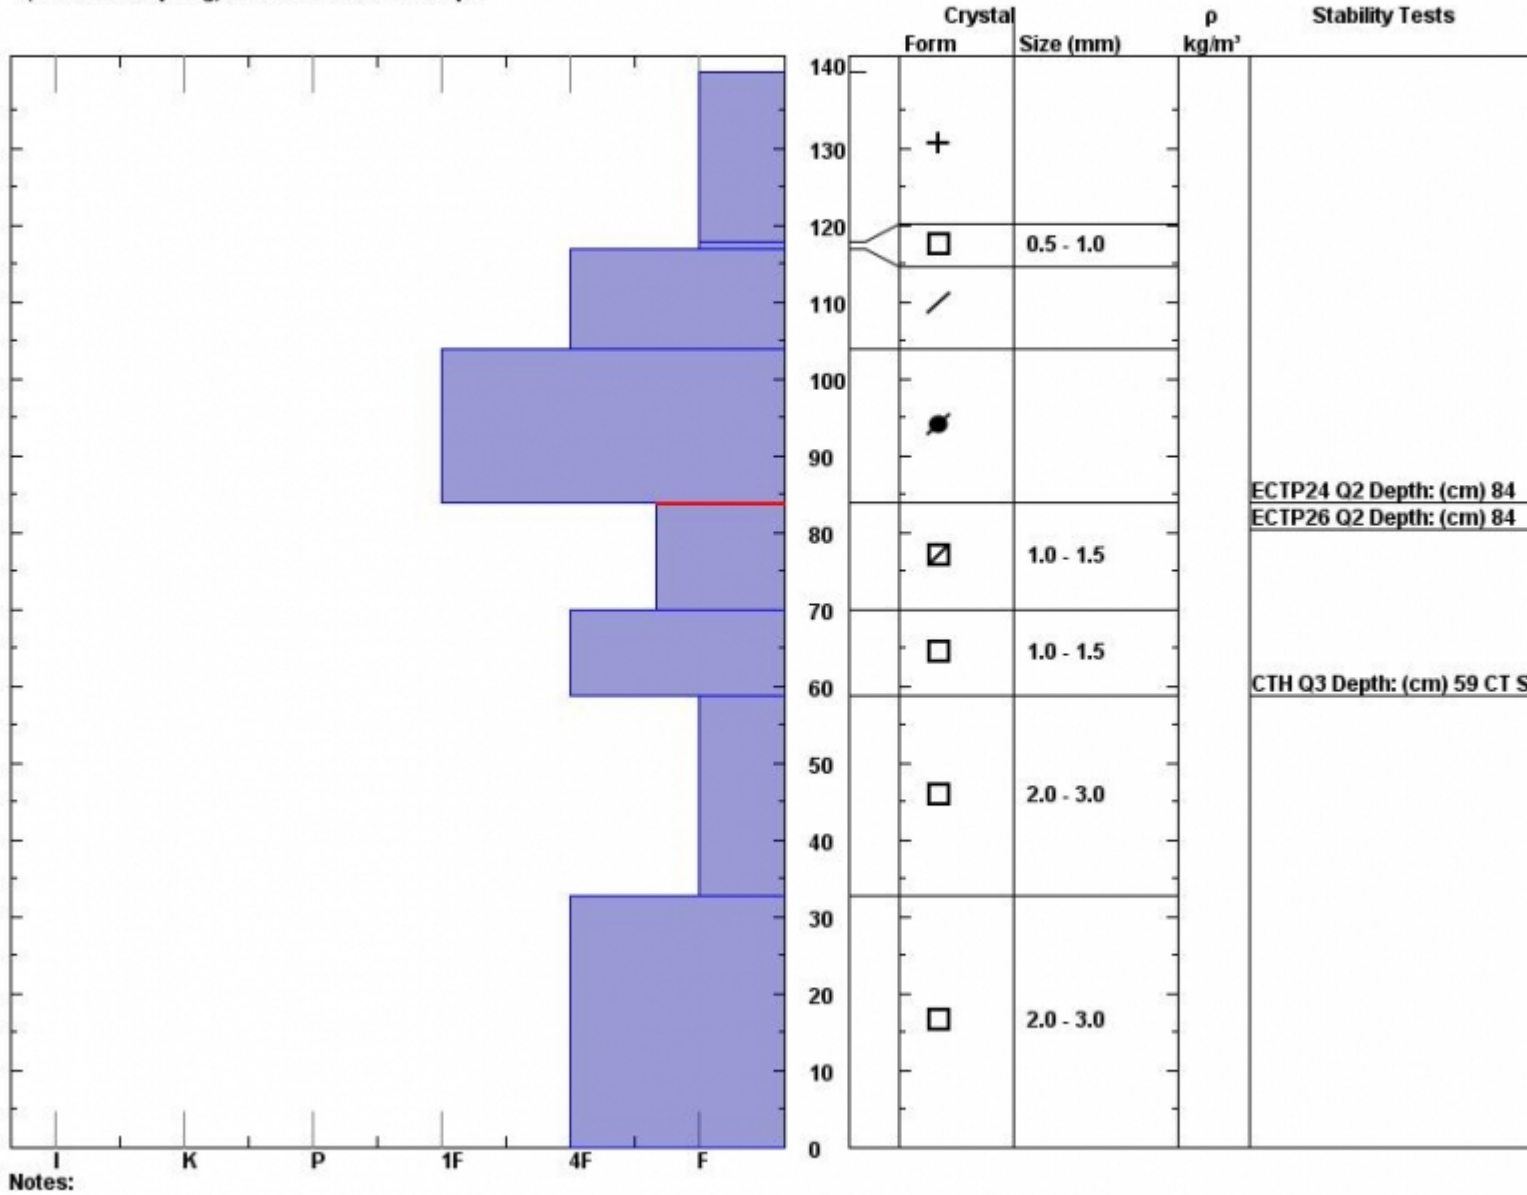

Snow Pit Profile  
**Ernie Miller**  
**Southern Madison, MT**  
 Elevation (ft) **8870**  
 Aspect: **80**  
 Specifics: **Collapsing, localized. We skied slope.**

Observer: **Doug Chabot**  
**Fri Feb 17 11:07:00 MST 2012**  
 Co-ord: **44.95805 N 111.12955 W**  
 Slope: **28**  
 Wind loading: **previous**

Stability on similar slopes: **Good**  
 Air Temperature: **-4 C**  
 Sky Cover: **Clear**  
 Precipitation: **None**  
 Wind: **Calm**

**PS15 HS140**  
 Stability Test Notes:

Layer note  
**70-84: Pro**