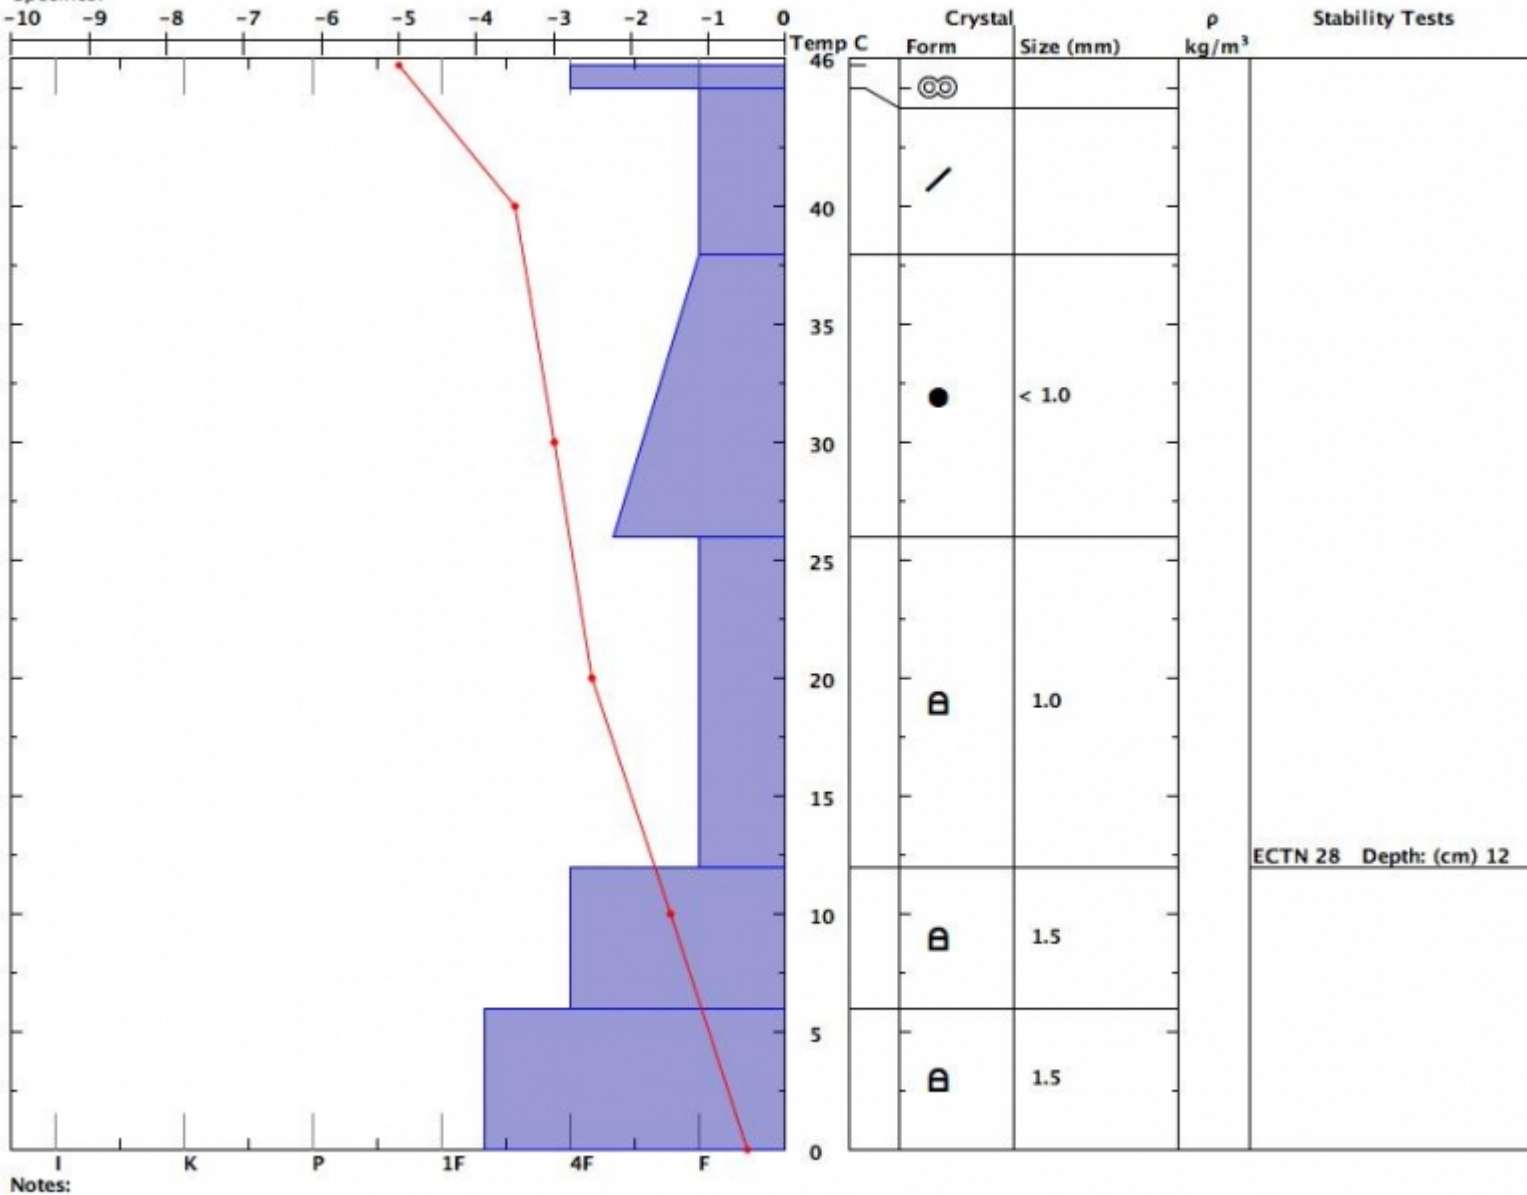

Snow Pit Profile
Middle Basin
Northern Madison, MT
 Elevation (ft) 9300
 Aspect: 85
 Specifics:

Observer: Nat Grainger
 Wed Nov 27 16:00:00 MST 2013
 Co-ord: N W
 Slope: 28
 Wind loading: no

Stability on similar slopes: Good
 Air Temperature: 0.2 C
 Sky Cover: sky < 2/8 covered
 Precipitation: None
 Wind: Calm

PF46 H546
 Stability Test Notes:
 12: Q3 isolated area

Layer note

Advisory Region
 Northern Madison

Forecast link: [GNFAC Avalanche Advisory for Thu Nov 28, 2013 Northern Madison, 2013-11-28](#)