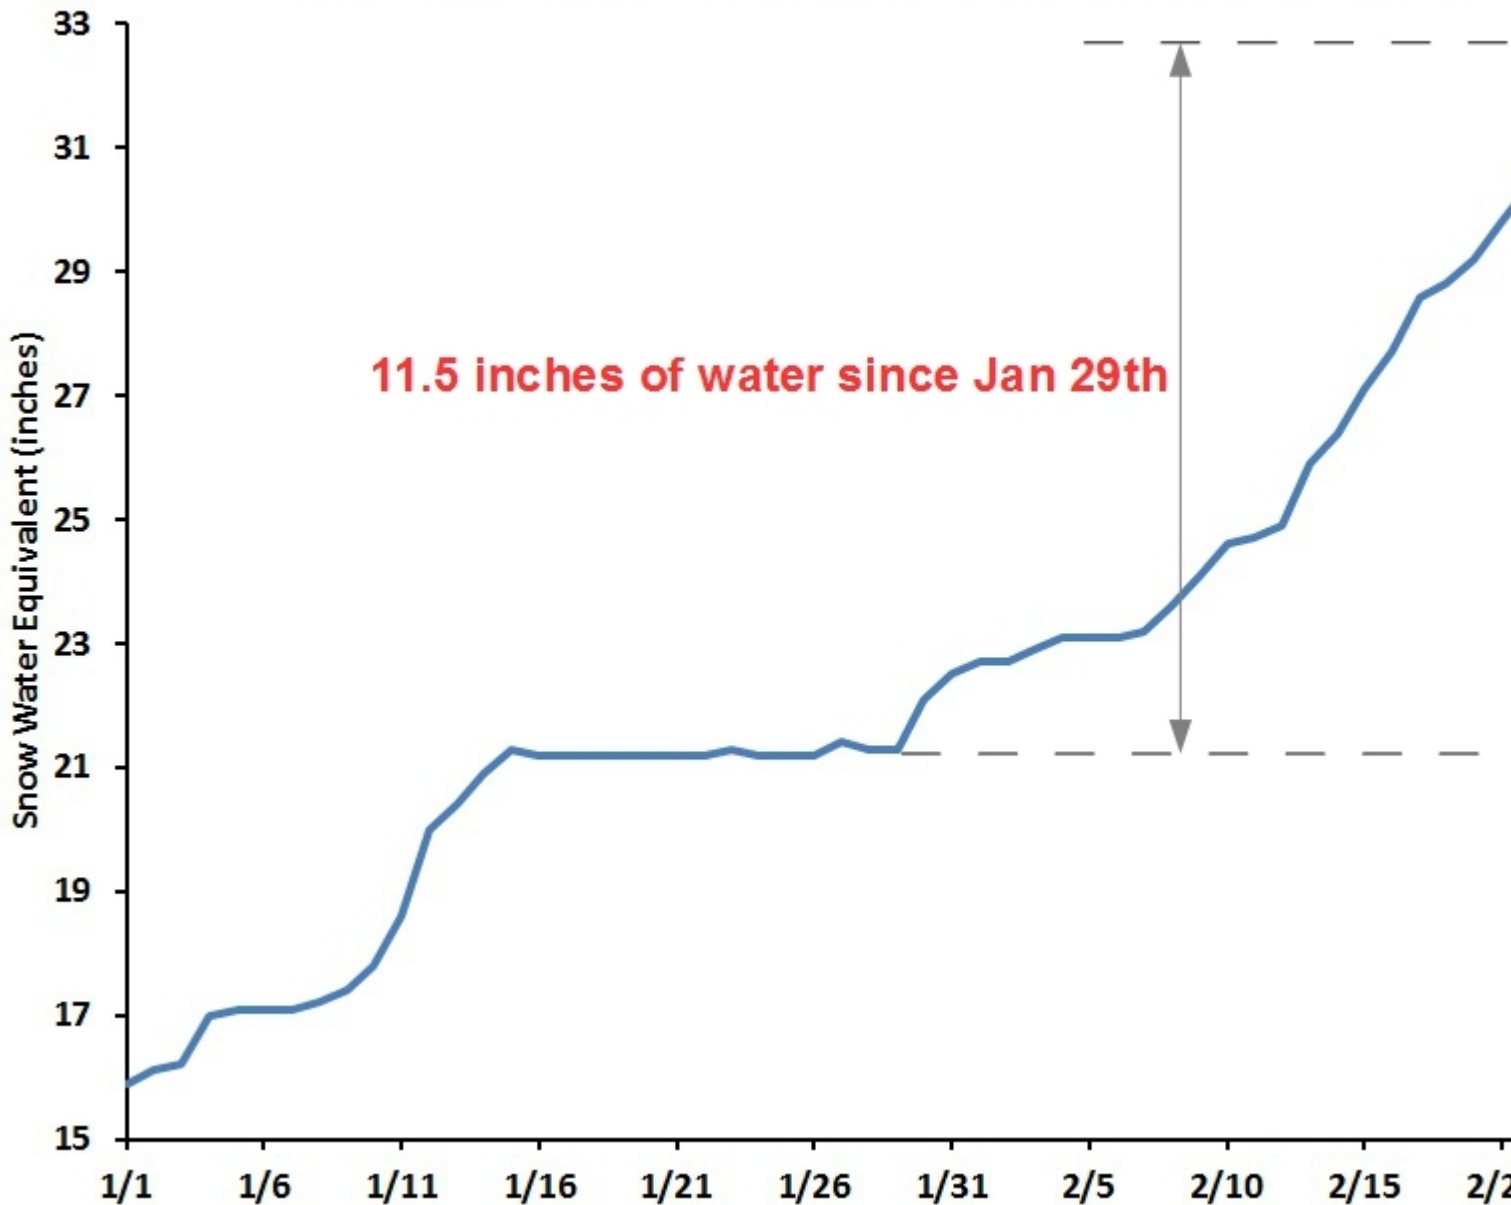

## Snow Water Equivalent at Fisher Creek SNOTEL since Jan 1st

Since a 2 week dry period in late January, the mountains near Cooke City have received 11.5 inches of snow water equivalent. Some areas north of town may have easily received much more than this amount.