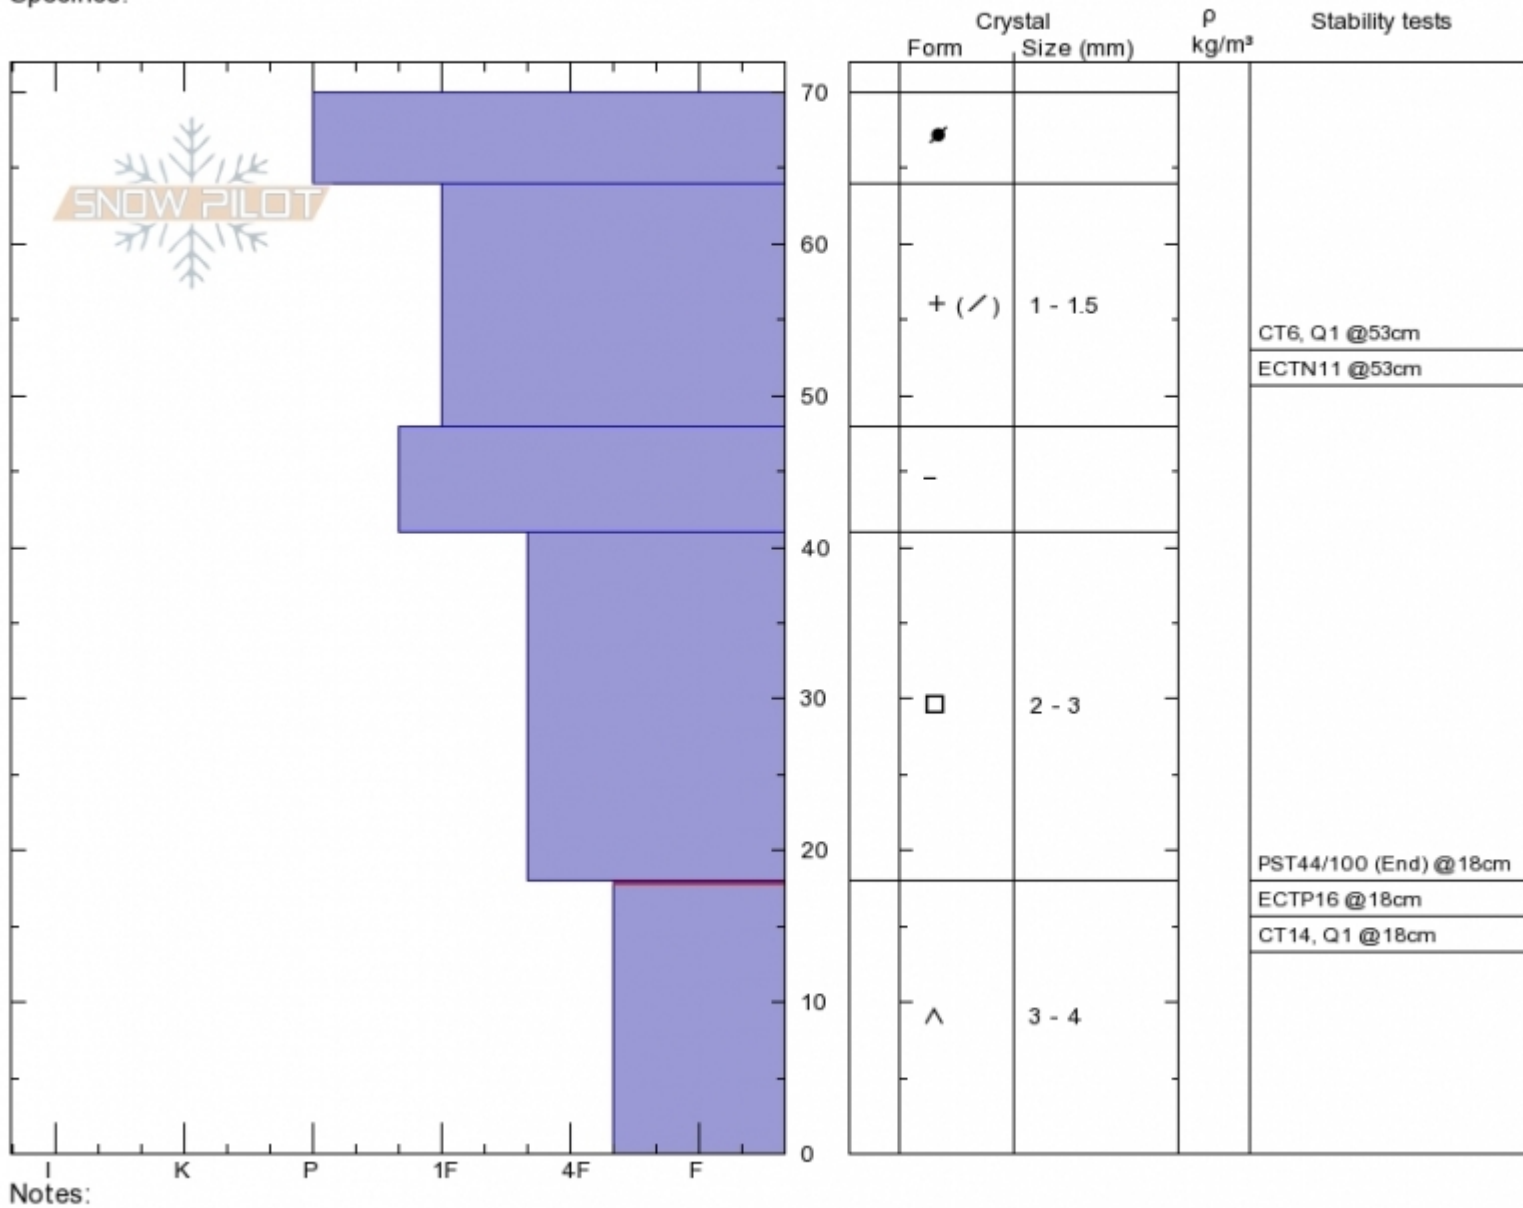

Football Field
Bridger Range
MT
 Elevation: **8600 ft**
 Aspect: **99°**
 Specifics:

Chris Bilbrey
Tue Dec 20 12:30 2016 (MST)
 Co-ord: **45.79817N, -110.93413W**
 Slope Angle: **33°**
 Wind Loading: **yes**

Stability: **Fair**
 Air Temperature: **-4°C**
 Sky Cover: **4/8 to 8/8 covered**
 Precipitation: **None**
 Wind: **NW Moderate**

HS70
 Stability Test Notes
0-18: Prot

Forecast link: [GNFAC Avalanche Advisory for Wed Dec 21, 2016](#)
 No Region, 2016-12-20