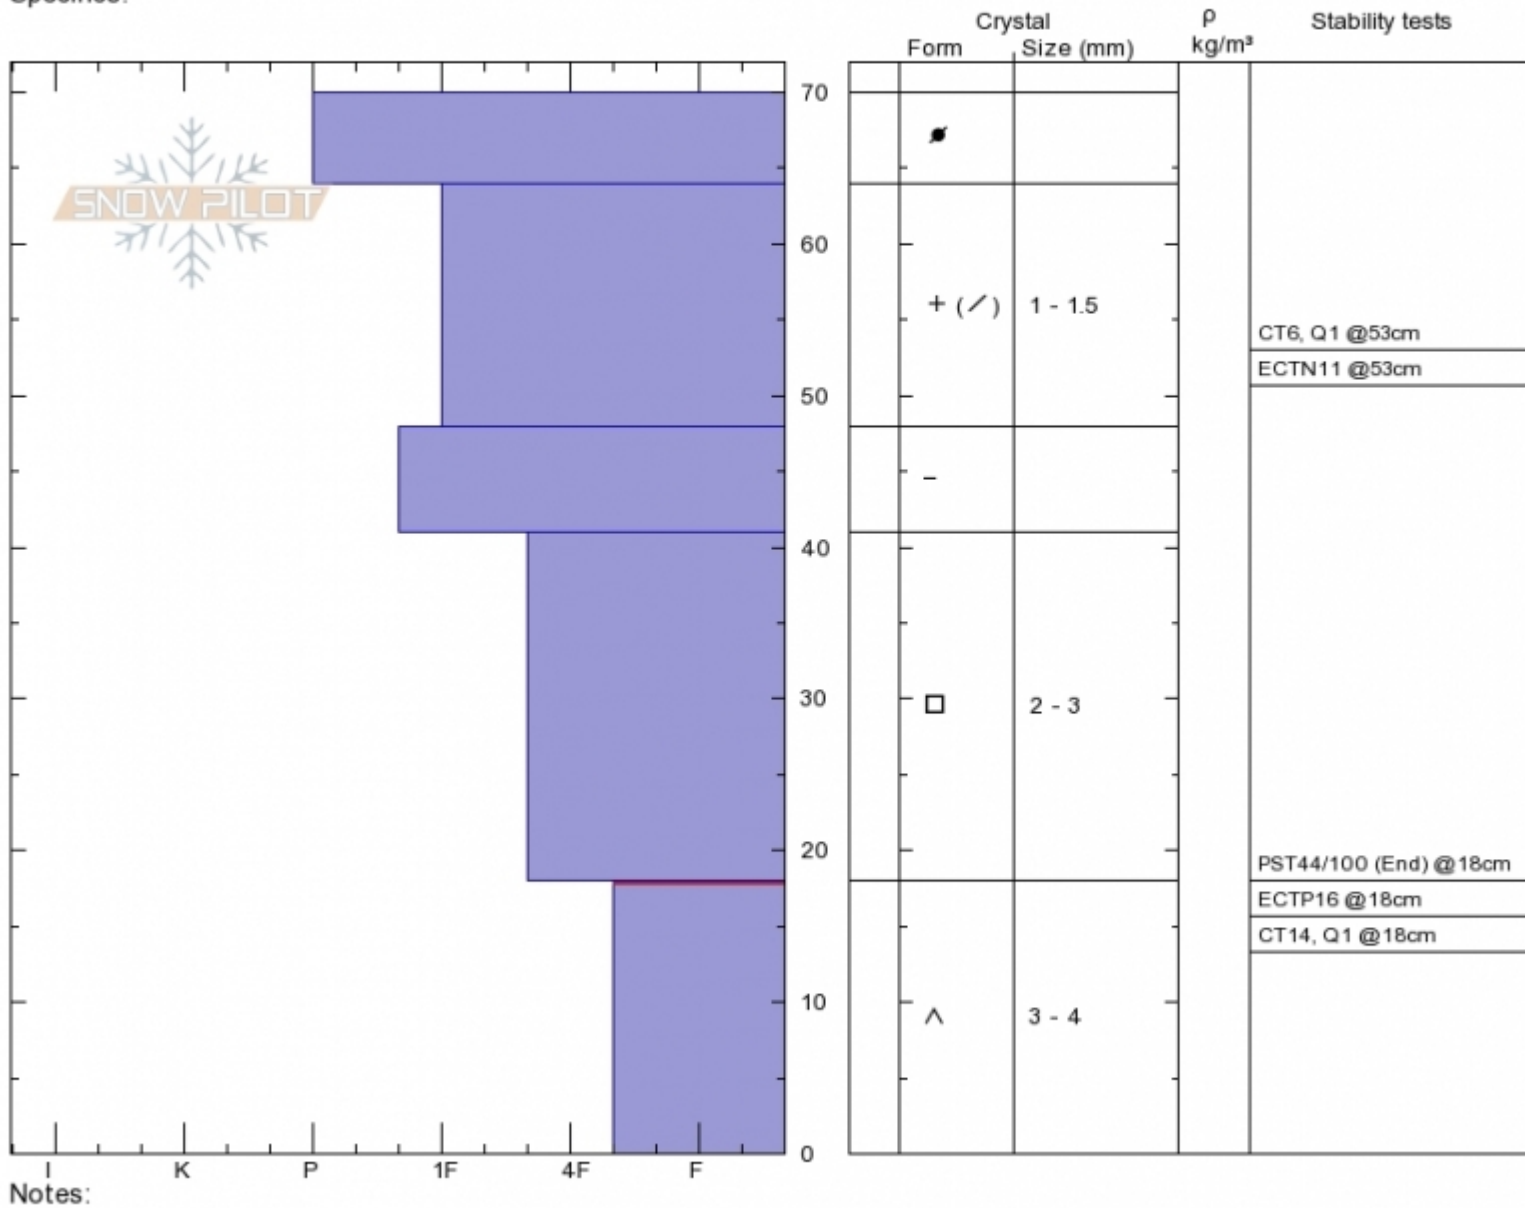

Football Field  
 Bridger Range  
 MT  
 Elevation: 8600 ft  
 Aspect: 99°  
 Specifics:

Chris Bilbrey  
 Tue Dec 20 12:30 2016 (MST)  
 Co-ord: 45.79817N, -110.93413W  
 Slope Angle: 33°  
 Wind Loading: yes

Stability: Fair  
 Air Temperature: -4°C  
 Sky Cover: 4/8 to 8/8 covered  
 Precipitation: None  
 Wind: NW Moderate

HS70  
 Stability Test Notes  
 Layer No  
 0-18: Prot

Advisory Region  
 Bridger Range