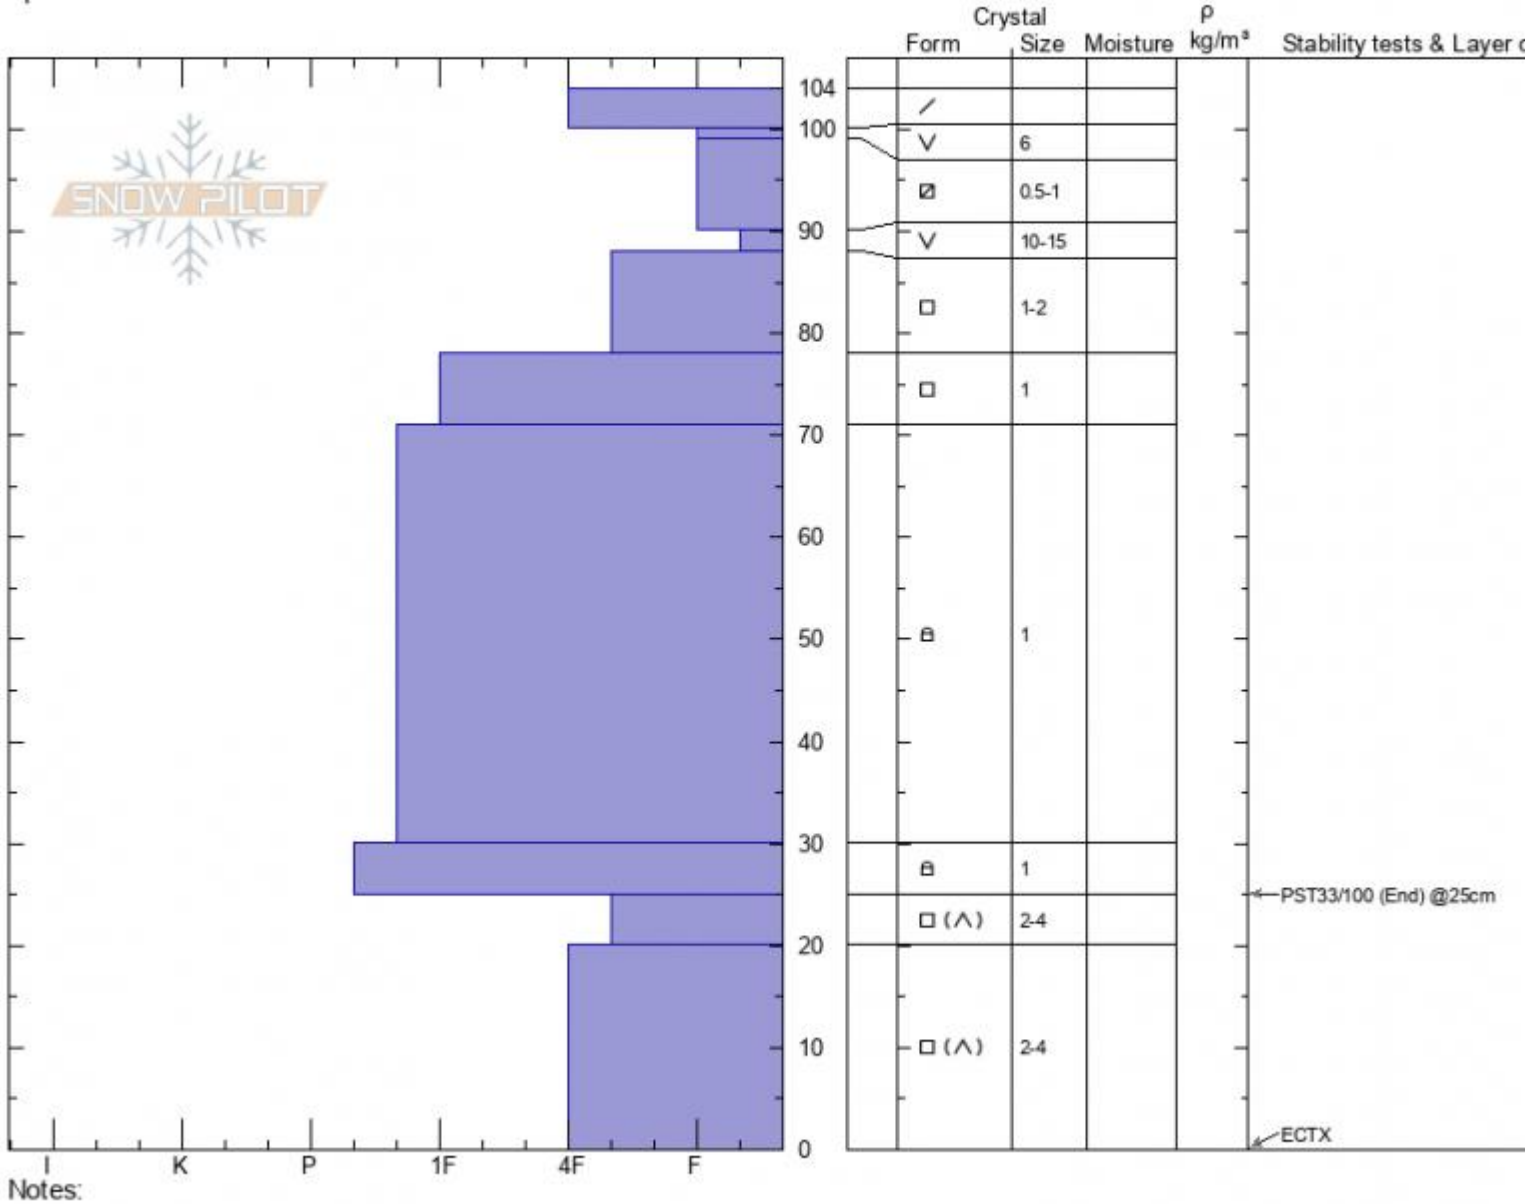

**Ski Hill**  
**Lionhead Range**  
**MT**  
 Elevation: **8156 ft**  
 Aspect: **90°**  
 Specifics:

**Hannah Marshall**  
**01/29/2022 - 10:40am**  
 Co-ord: **44.70367N, -111.29853W**  
 Slope Angle: **30°**  
 Wind Loading:

Stability:  
 Air Temperature:  
 Sky Cover: **FEW**  
 Precipitation: **NO**  
 Wind: **Calm**

**HS:104**    Layer Notes:

Advisory Region  
 Lionhead Range  
 Longitude  
 -111.29W  
 Latitude  
 44.70N  
 Lionhead Range, 2022-01-29