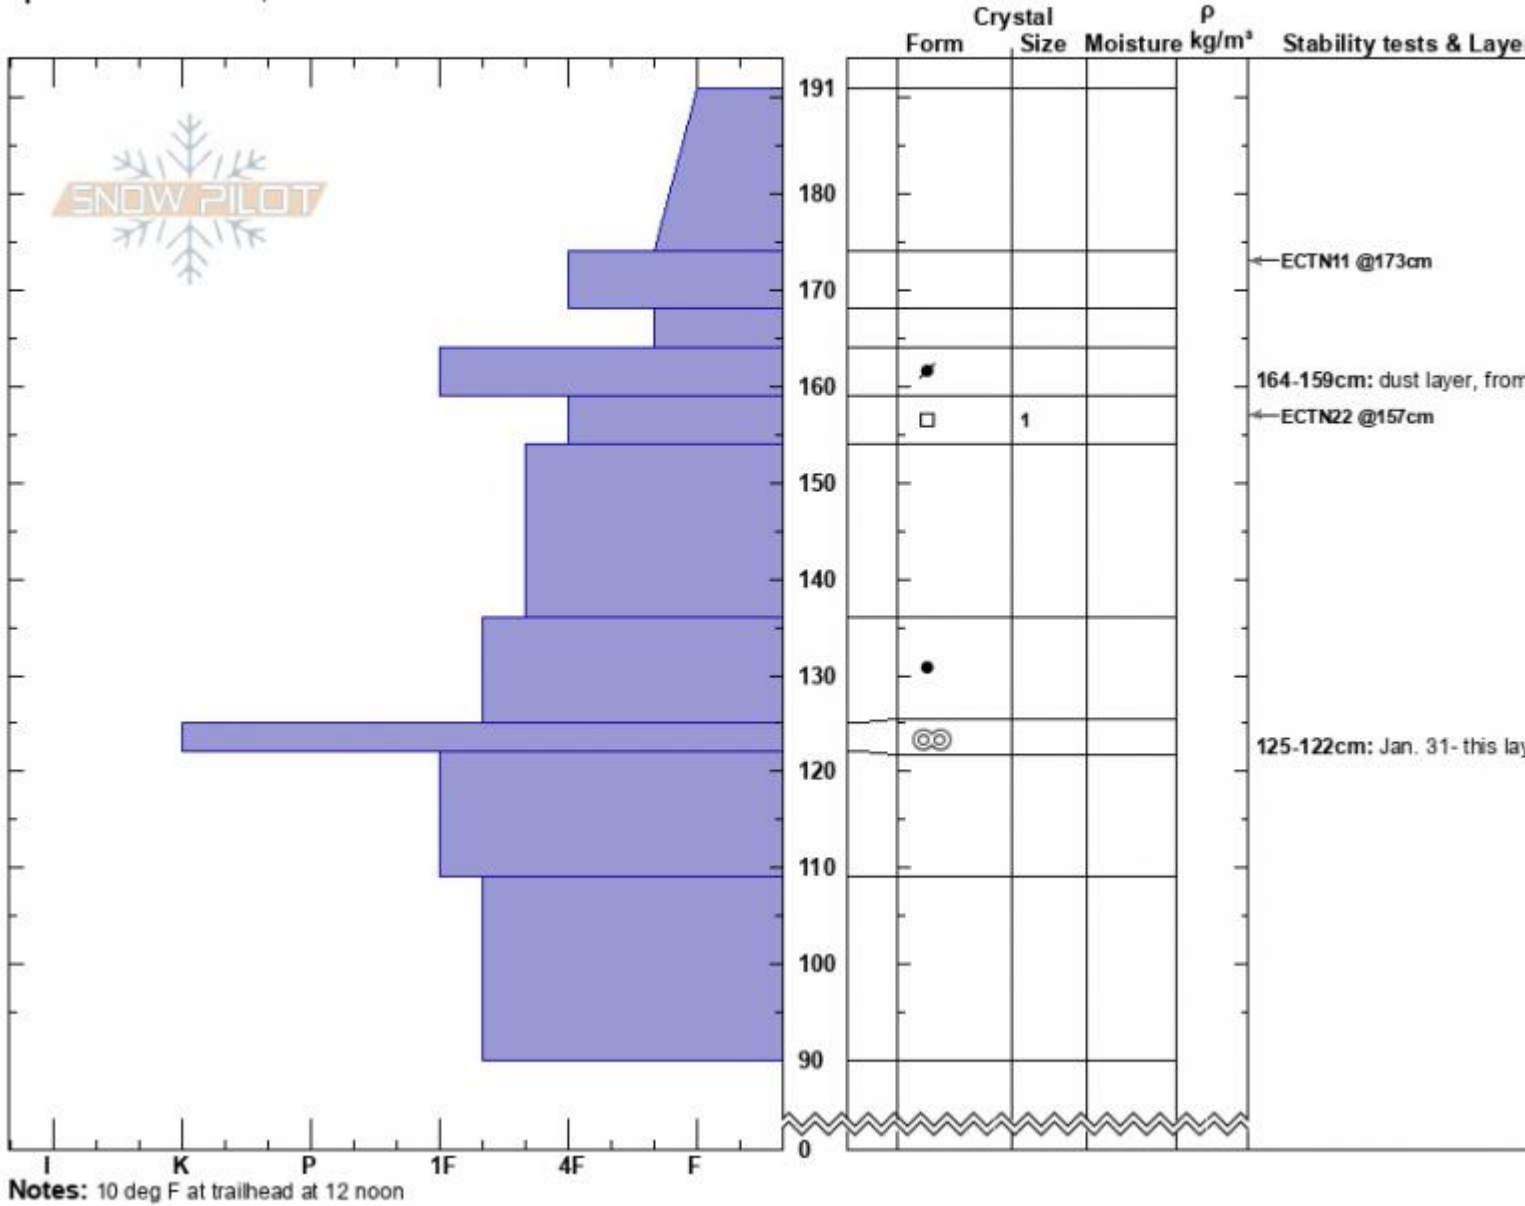

north of Cooke City  
 Beartooths  
 MT  
**Elevation:** 9300 ft  
**Aspect:** 110°  
**Specifics:** We skied slope

Beau Fredlund  
 02/10/2025 - 11:00am  
**Co-ord:** 45.01959N, -109.93555E  
**Slope Angle:** 28°  
**Wind Loading:**

**Stability:**  
**Air Temperature:**  
**Sky Cover:** SCT  
**Precipitation:**  
**Wind:** W Light Breeze

**HS:** 191 **Layer Notes:**  
 168-164cm: Problematic layer  
 164-159cm: dust layer, from Feb.  
 125-122cm: Jan. 31- this layer bu

Advisory Region  
 Cooke City  
 Longitude  
 -109.94W  
 Latitude  
 45.03N  
 Cooke City, 2025-02-14